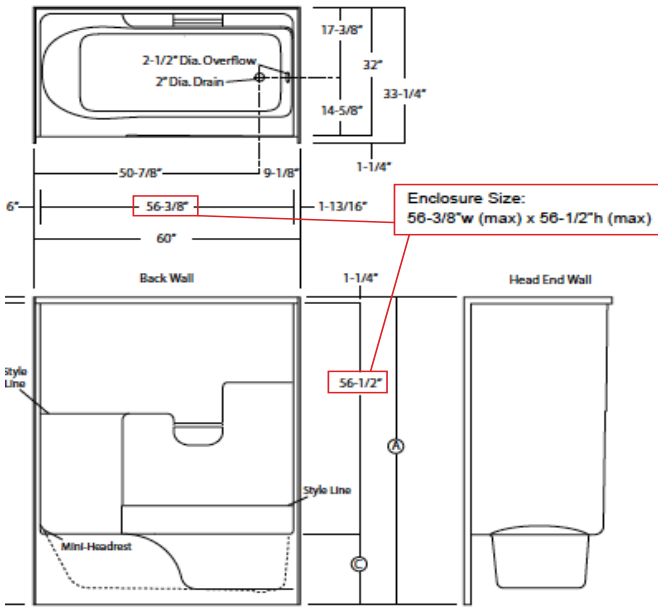

Oasis Lifestyle, LLC - Tub/Shower & Shower Enclosure Sizes

Series	Tub/Showers	Max Dim. (W x H)
Legacy	TS-6030	56.75" x 56.75"
Legacy	TSF-6030	56.5" x 56.25"
Legacy	TSF-6032	56.25" x 56.25"
VURSA	TS-6032	56.375" x 56.5"
Styllis	TS-6034	56.25" x 59.75"
Styllis	TS-6036	56.25" x 59.75"
Styllis	TS-6042	56.25" x 59.75"
Styllis	TS-7236	68" x 59.75"
VURSAkd	TS3P-6030	56.75" x 60.25"
VURSAkd	TS3P-6032	56.75" x 60.25"
VURSAkd	TS4P-6030	56.75" x 60.25"
VURSAkd	TS4P-6032	56.75" x 60.25"
Acryllus	TSA-6033	56.75" x 59.5"
Acryllus	TSA-DM-6033	56.75" x 63"

Series	Showers	Max Dim. (W x H)
Legacy	SH-3232	28.625" x 68"
Legacy	SH-3636	32.75" x 68"
Legacy	SH-4234	38.5" x 68"
Legacy	SH-4240	38-1/2" x 68"
Legacy	SH-4834	44.6875" x 70.25"
Legacy	SH-4834RS/LS	44.6875" x 70.25"
Legacy	SH-4834DS	44.6875" x 70.25"
VURSA	SH-4836	44.75" x 71.5"
VURSA	SH-4836RS/LS	44.75" x 71.5"
Legacy	SH-4840	44.75" x 70.25"
VURSA	SH-5038	48" x 72.125"
Legacy	SH-6034	56.625" x 70.375"
Legacy	SH-6034DS	56.625" x 70.375"
VURSA	SH-6036RS/LS	56.625" x 71"
Legacy	SH-6040	56.5" x 70.125"
Legacy	SH-NA-3838 (ref A)	17" x 24.375" x 17" x 75.25"
Legacy	SH-C-36 (ref B)	33" x 33" x 75"

VURSAkd	SH3P-3232	28.625" x 71"
VURSAkd	SH3P-3636	32.625" x 70.75"
VURSAkd	SH3P-4832	44.5" x 71.25"
VURSAkd	SH3P-4834	44.5" x 71.5"
VURSAkd	SH3P-6030	56.75" x 71.5"
VURSAkd	SH3P-6032	56.75" x 71.5"
VURSAkd	SH4P-6030	56.75" x 71"
VURSAkd	SH4P-6032	56.75" x 71"
Acryllus	SHA-4833	44.75" x 70.75"
	SHA-DM-4833	44.75" x 74.625"
Acryllus	SHA-6033	56.75" x 70.75"
Acryllus	SHA-DM-6033	56.75" x 74.625"

Tub/Shower & Shower Specification Page Detail

NOTE: Dimensions for shower bases should be taken from the installed base with finished walls in place.

Ref. A Threshold Centerline Dimensions Ref. B