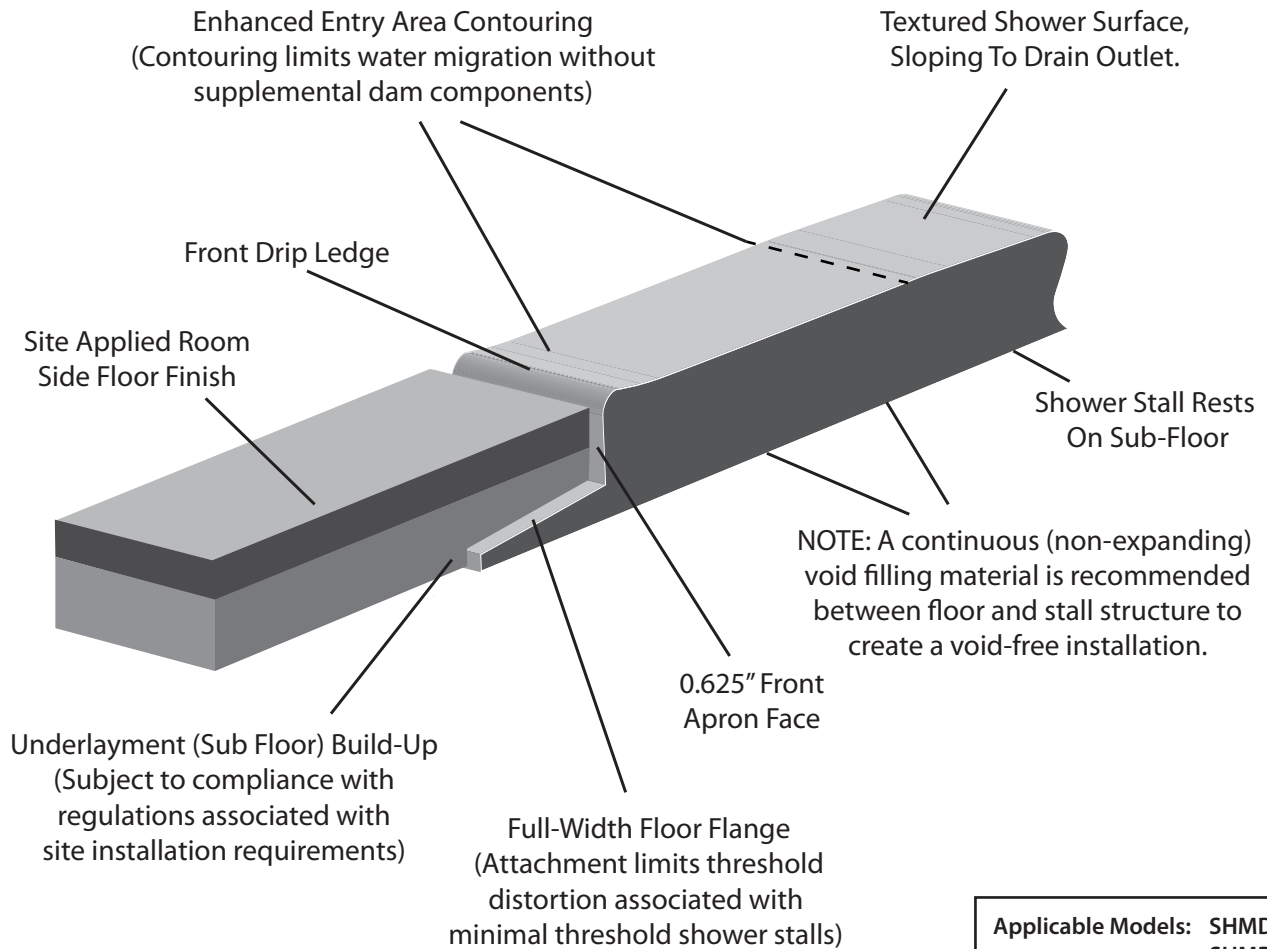

0.75" (3/4-inch) Threshold Profile

Applicable Models: SHMD-6232
SHMD-6238

Oasis

Oasis Lifestyle, LLC
1400 Pidco Drive
Plymouth, Indiana 47563

Dwg. Title: 3/4-inch Contoured Threshold

Description: 0.75" (3/4") threshold incorporating drip ledge, enhanced surface countouring and floor flange in a minimal dam (threshold) design.