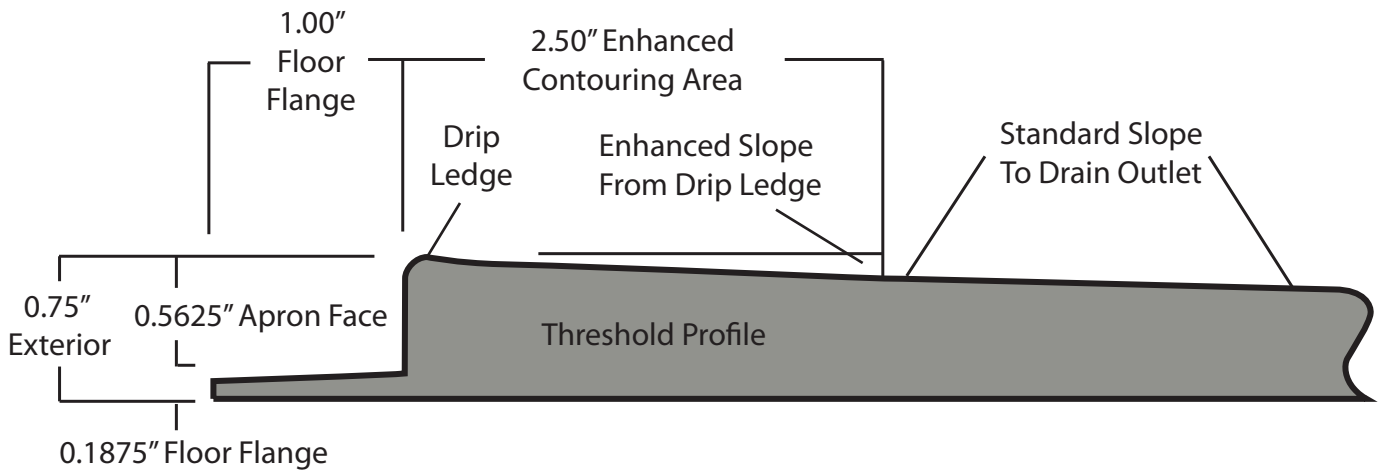

0.75" (3/4-inch) Threshold Profile

Applicable Models: SHMD-6232
SHMD-6238

Oasis

Oasis Lifestyle, LLC
1400 Pidco Drive
Plymouth, Indiana 47563

Dwg. Title: 3/4-inch Contoured Threshold

Description: 0.75" (3/4") threshold incorporating drip ledge, enhanced surface countouring and floor flange in a minimal dam (threshold) design.