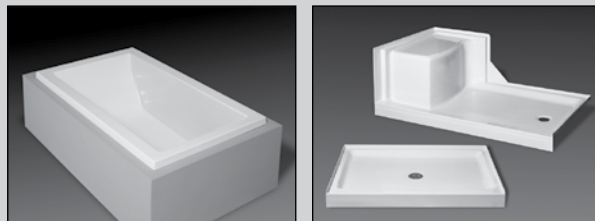

'Styllis' Models

	Std. Finished Dim.	ABF Finished Dim.
Tub/Showers		
TS-6034R/L	60" x 34" x 78"	60" x 34" x 79-3/4"
TS-6036R/L	60" x 36" x 78"	60" x 36" x 79-3/4"
TS-6042R/L	60" x 42" x 78"	60" x 42" x 79-3/4"
TS-7236R/L	72" x 36" x 78"	72" x 26" x 79-3/4"

'Legacy' Models

	Std. Finished Dim.	ABF Finished Dim.
Showers		
SH-3232 (no seat)	32" x 32" x 72"	32" x 32" x 74"
SH-3636 (no seat)	36" x 36" x 72"	36" x 36" x 74"
SH-4234 (no seat)	42" x 34" x 72"	42" x 34" x 74"
SH-4240 (no seat)	42" x 40" x 71"	42" x 40" x 73"
SH-4834 (no seat)	48" x 34" x 74-1/2"	48" x 34" x 76-1/2"
SH-4834RS/LS (single seat)	48" x 34" x 74-1/2"	48" x 34" x 76-1/2"
SH-4834DS (dual seat)	48" x 34" x 74-1/2"	48" x 34" x 76-1/2"
SH-4840 (no seat)	48" x 40" x 73-1/4"	48" x 40" x 75-1/4"
SH-6034 (no seat)	60" x 34" x 74-3/8"	60" x 34" x 76-3/8"
SH-6034DS (dual seat)	60" x 34" x 74-3/8"	60" x 34" x 76-3/8"
SH-6040 (no seat)	60" x 40" x 73-1/8"	60" x 40" x 75-1/8"
SH-NA-3838 (corner model)	38" x 38" x 79-1/4"	38" x 38" x 81-1/4"

NOTES: ♦ Acryllus models available only in White (WHT) & Biscuit (BST) colors
♦ **ABF** (Above Floor) versions provide additional drain clearance
♦ **6P** (Builder Whirlpool System) or **CWS** (Carress Whirlpool System) available on select tub/shower models

Oasis offers an extensive line for a variety of applications beyond those shown. Please consult with your plumbing professional, or visit our web site for more details.