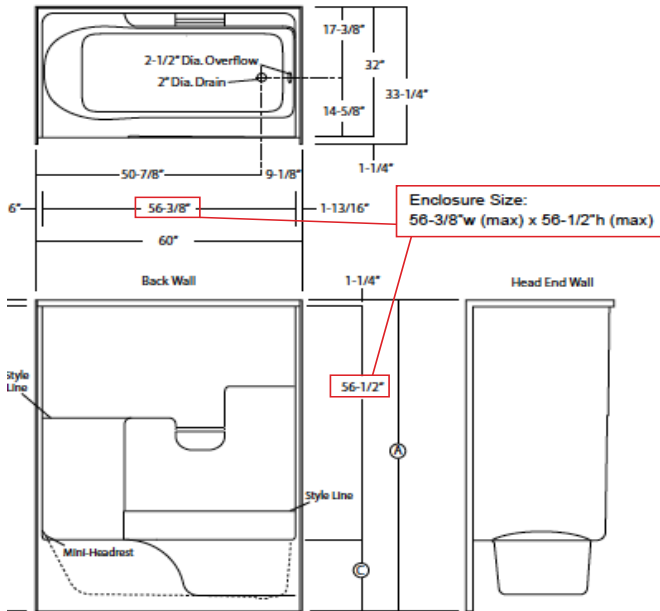

# Oasis Oasis Lifestyle, LLC - Tub/Shower & Shower Enclosure Sizes

Series	Tub/Showers	Max Dim. (W x H)
Legacy	TS-6030	56.75" x 56.75"
Legacy	TFSW-6030	57.125" x 56.5"
Legacy	TFSW-6032	56.75" x 58"
VURSA	TS-6032	56.375" x 56.5"
Styllis	TS-6034	56.25" x 59.75"
Styllis	TS-6036	56.25" x 59.75"
Styllis	TS-6042	56.25" x 59.75"
Styllis	TS-7236	68" x 59.75"
VURSAkd	TS3P-6030	56.75" x 60.25"
VURSAkd	TS3P-6032	56.75" x 60.25"
VURSAkd	TS4P-6030	56.75" x 60.25"
VURSAkd	TS4P-6032	56.75" x 60.25"
Acryllus	TSA-6033	56.75" x 59.5"
Acryllus	TSA-DM-6033	56.75" x 63"

Series	Showers	Max Dim. (W x H)
Legacy	SH-3232	28.625" x 68"
Legacy	SH-3636	32.75" x 68"
Legacy	SH-4234	38.5" x 68"
Legacy	SH-4240	38-1/2" x 68"
Legacy	SH-4834	44.6875" x 70.25"
Legacy	SH-4834RS/LS	44.6875" x 70.25"
Legacy	SH-4834DS	44.6875" x 70.25"
VURSA	SH-4836	44.75" x 71.5"
VURSA	SH-4836RS/LS	44.75" x 71.5"
Legacy	SH-4840	44.75" x 70.25"
VURSA	SH-5038	48" x 72.125"
Legacy	SH-6034	56.625" x 70.375"
Legacy	SH-6034DS	56.625" x 70.375"
VURSA	SH-6036RS/LS	56.625" x 71.25"
Legacy	SH-6040	56.5" x 70.125"
Legacy	SH-NA-3838 (ref A)	17" x 24.375" x 17" x 75.25
Legacy	SH-C-36 (ref B)	33" x 33" x 75"

## Tub/Shower & Shower Specification Page Detail

VURSAkd	SH3P-3232	28.625" x 71"
VURSAkd	SH3P-3636	32.625" x 70.75"
VURSAkd	SH3P-4832	44.5" x 71.25"
VURSAkd	SH3P-4834	44.5" x 71.5"
VURSAkd	SH3P-6030	56.75" x 71.5"
VURSAkd	SH3P-6032	56.75" x 71.5"
VURSAkd	SH4P-6030	56.75" x 71"
VURSAkd	SH4P-6032	56.75" x 71"
Acryllus	SHA-4833	44.75" x 70.75"
Acryllus	SHA-DM-4833	44.75" x 74.625"
Acryllus	SHA-6033	56.75" x 70.75"
Acryllus	SHA-DM-6033	56.75" x 74.625"

**NOTE:** Dimensions for shower bases should be taken from the installed base with finished walls in place.