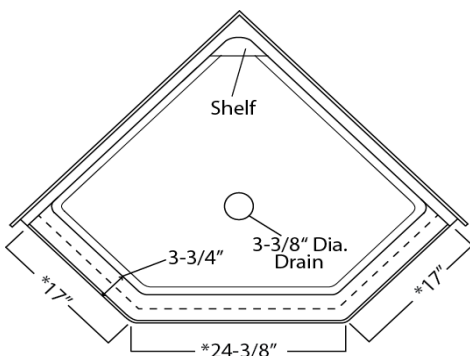

Series	Showers	Max Dim. (W x H)
Legacy	SH-3232	28.625" x 68"
Legacy	SH-3636	32.75" x 68"
Legacy	SH-4234	38.5" x 68"
Legacy	SH-4240	38-1/2" x 68"
Legacy	SH-4834	44.6875" x 70.25"
Legacy	SH-4834RS/LS	44.6875" x 70.25"
Legacy	SH-4834DS	44.6875" x 70.25"
VURSA	SH-4836	44.75" x 71.5"
VURSA	SH-4836RS/LS	44.75" x 71.5"
Legacy	SH-4840	44.75" x 70.25"
VURSA	SH-5038	48" x 72.125"
Legacy	SH-6034	56.625" x 70.375"
Legacy	SH-6034DS	56.625" x 70.375"
VURSA	SH-6036RS/LS	56.625" x 71.25"
Legacy	SH-6040	56.5" x 70.125"
Legacy	SH-NA-3838 (ref A)	17" x 24.375" x 17" x 75.25
Legacy	SH-C-36 (ref B)	33" x 33" x 75"

## Tub/Shower & Shower Specification Page Detail

VURSAkd	SH3P-3232	28.625" x 71"
VURSAkd	SH3P-3636	32.625" x 70.75"
VURSAkd	SH3P-4832	44.5" x 71.25"
VURSAkd	SH3P-4834	44.5" x 71.5"
VURSAkd	SH3P-6030	56.75" x 71.5"
VURSAkd	SH3P-6032	56.75" x 71.5"
VURSAkd	SH4P-6030	56.75" x 71"
VURSAkd	SH4P-6032	56.75" x 71"
Acryllus	SHA-4833	44.75" x 70.75"
Acryllus	SHA-DM-4833	44.75" x 74.625"
Acryllus	SHA-6033	56.75" x 70.75"
Acryllus	SHA-DM-6033	56.75" x 74.625"

**NOTE:** Dimensions for shower bases should be taken from the installed base with finished walls in place.

## Threshold Centerline Dimensions

Ref. A

Ref. B