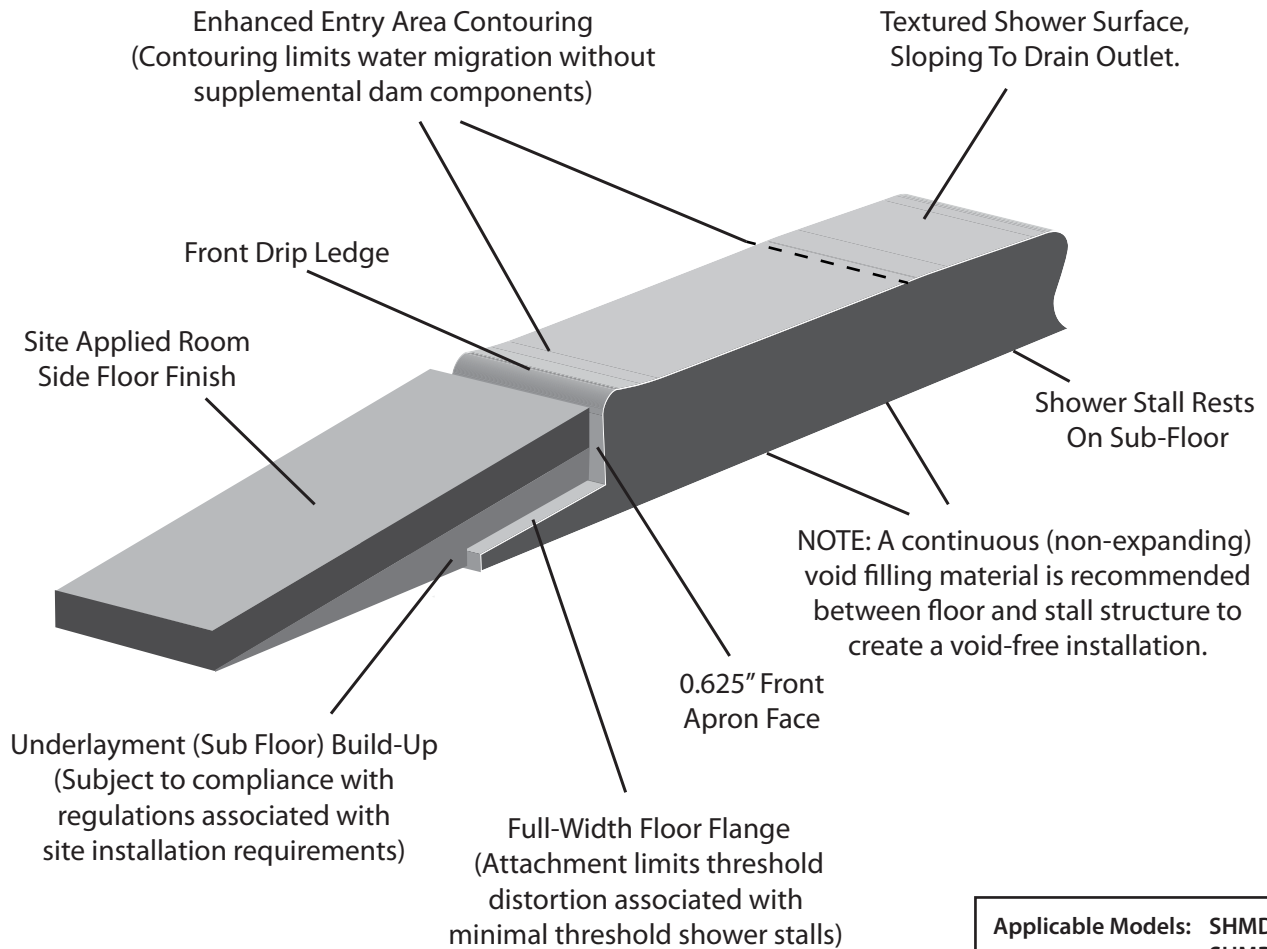

0.75" (3/4-inch) Threshold Profile

Applicable Models: SHMD-6232
SHMD-6238

Oasis Lifestyle, LLC
1400 Pidco Drive
Plymouth, Indiana 47563

Dwg. Title: 3/4-inch Contoured Threshold

Description: 0.75" (3/4") threshold incorporating drip ledge, enhanced surface countouring and floor flange in a minimal dam (threshold) design.