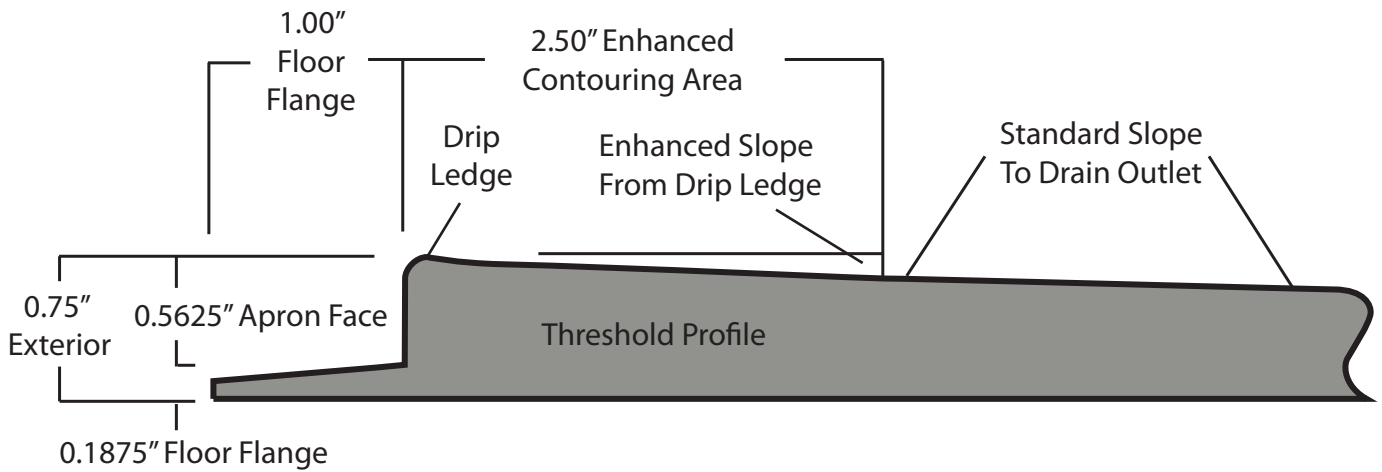

0.75" (3/4-inch) Threshold Profile

Applicable Models: SHMD-6232
SHMD-6238

Oasis Lifestyle, LLC
1400 Pidco Drive
Plymouth, Indiana 47563

Dwg. Title: 3/4-inch Contoured Threshold

Description: 0.75" (3/4") threshold incorporating drip ledge, enhanced surface countouring and floor flange in a minimal dam (threshold) design.