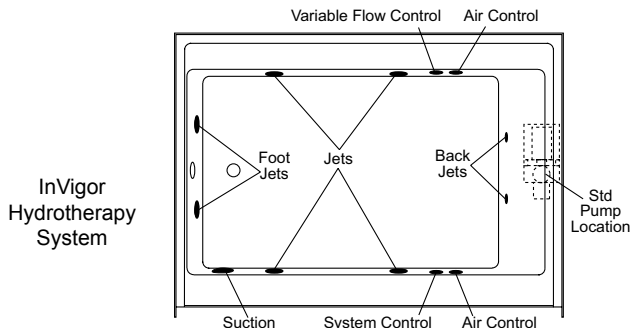

Photographic images may include optional components and appear different than actual product.
Dimensions shown are maximum. Due to the nature of the materials involved, actual unit dimensions can vary (tolerances: +/- 1/8 inch)
Oasis reserves the right to modify or discontinue product and/or associated equipment without prior written or verbal notification or obligation.