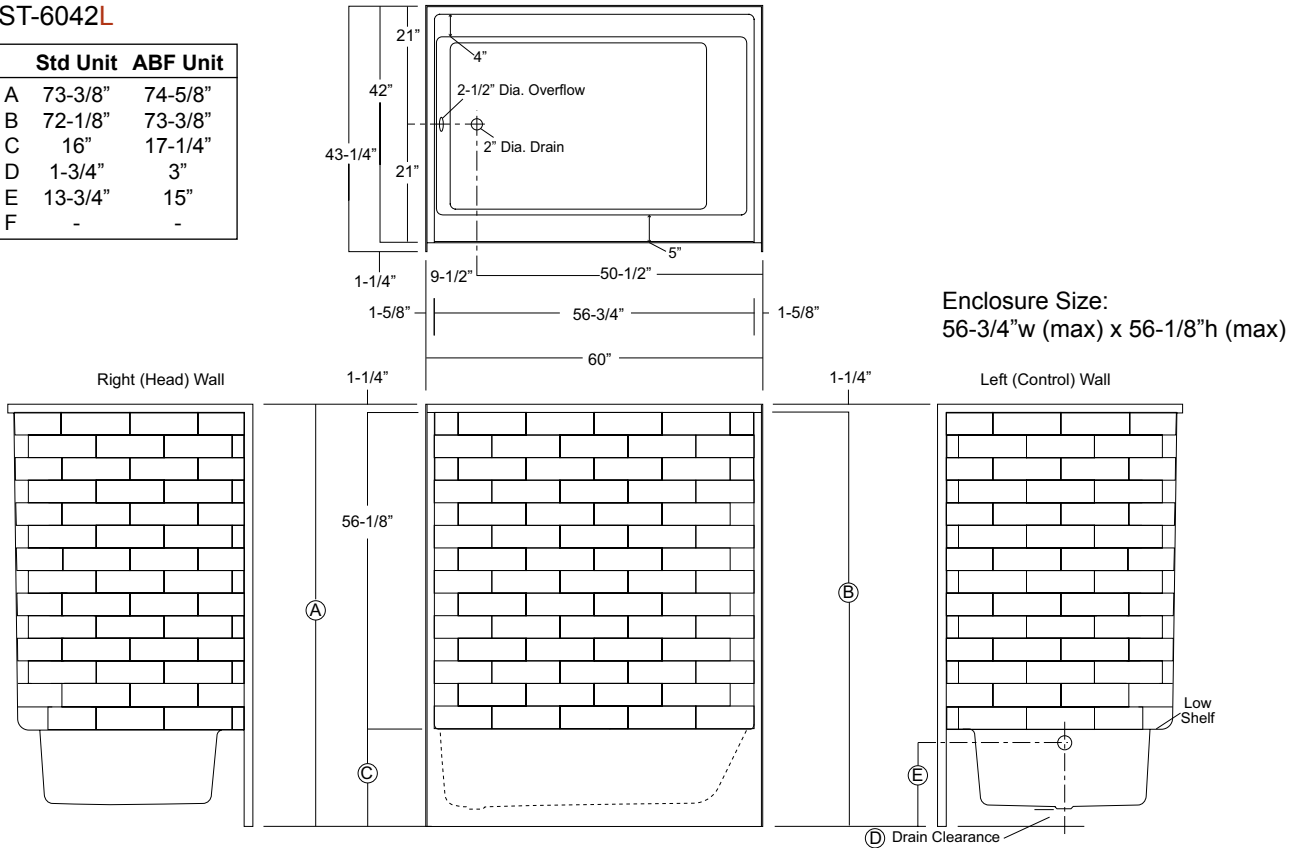

Order No.: TST-6042R (RH drain / 16" apron)
TST-6042L (LH drain / 16" apron)

TST-6042R ABF (RH drain / 17-1/4" apron)
TST-6042L ABF (LH drain / 17-1/4" apron)

60" x 42", One-piece gelcoated fiberglass tub/shower with 16" apron, flat-wall design to accommodate factory applied reinforcement and/or bar packages, and drain on end indicated.

TST-6042L

	Std Unit	ABF Unit
A	73-3/8"	74-5/8"
B	72-1/8"	73-3/8"
C	16"	17-1/4"
D	1-3/4"	3"
E	13-3/4"	15"
F	-	-

Sump Dimensions: 47-1/2" long x 29-1/4" wide (bottom) x 13" deep

Sump Capacity: 56 gal. (unoccupied - to overflow)

Whirlpool Operating: 36 gal.

Order Code / Description

IHS *InVigor Hydrotherapy System*: All white components including, (6) Slimline adjusta-flo, multi-directional jets, (4 on sides / 2 on drain end), (2) Slimline micro back jets, variable flow control, twin air controls, electronic system control with 20-min timer, and 13.0 amp pump.

VHS: *Villa Hydrotherapy System*: All white components including, (8) Slimline micro jets, pneumatic system control, and 7.50 amp pump.

Options Order Code / Description

CHR Chrome Trim Upgrade (IHS only)
ILH: In-Line Heater (factory installed)
MP/B Alternate Pmp Location (site installed)
AP-60 Removable Gelcoat apron Panel
SHWR ROD-TS SS Shower Rod (factory installed)
SSD: SS Recessed Soap Dish (factory installed)
CRT-TS White, Ringless Curtain