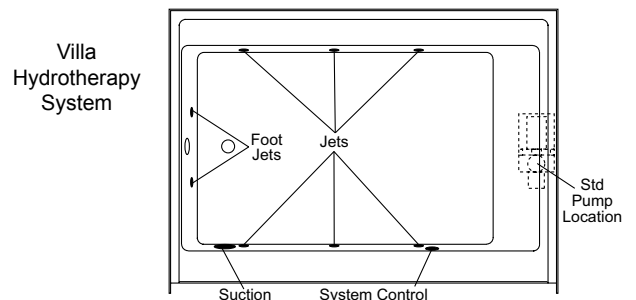

Photographic images may include optional components and appear different than actual product.
Dimensions shown are maximum. Due to the nature of the materials involved, actual unit dimensions can vary (tolerances: +/- 1/8 inch)
Oasis reserves the right to modify or discontinue product and/or associated equipment without prior written or verbal notification or obligation.