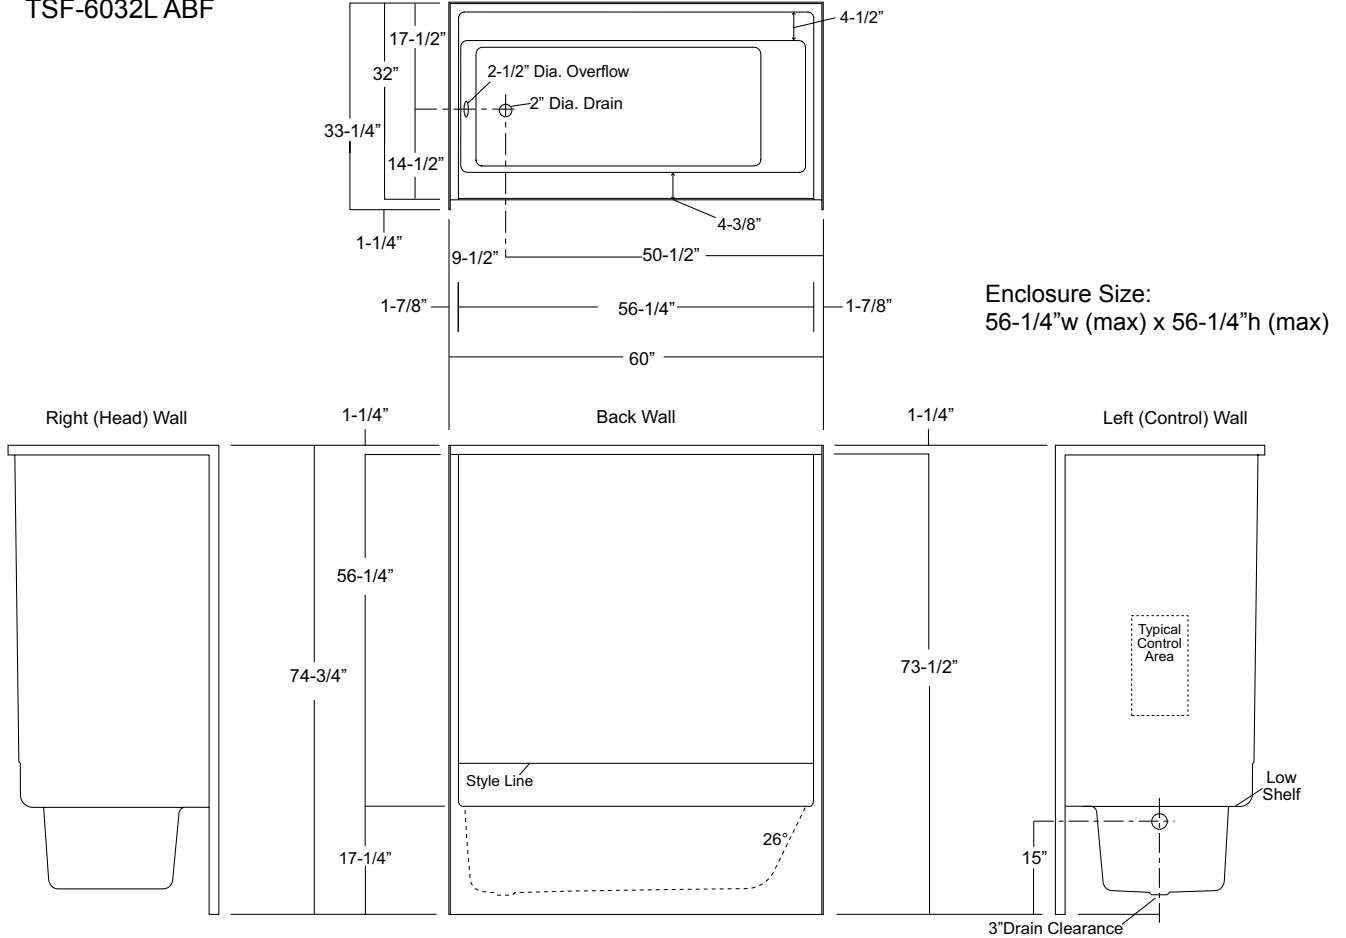

Unit Features

- One - Piece Fiberglass Composite Construction
- Sanitary Grade Polyester Gelcoat Surface
- 2" Dia. Drain / RH or LH (see reverse side for location)
- 2-1/2" Dia. Overflow (see reverse side for location)
- 3-Inch Drain Clearance
- Textured Floor Pattern
- 1/2-inch Balsa Wood Core Floor Structure

Special Notes

- Factory Applied Reinforcement Packages Available
- Factory Applied Bar Configurations Available
- Factory Applied ADA & ANSI Compliant Bar & Seat Packages Available

Order No.: TSF-6032R ABF (RH drain / 17-1/4" apron)

TSF-6032L ABF (LH drain / 17-1/4" apron)

60" x 32", One-piece gelcoated fiberglass tub/shower with 17-1/4" ABF apron, flat-wall design to accommodate factory applied reinforcement and/or bar and seat packages, and drain on end indicated.

TSF-6032L ABF

Sump Dimensions: 47-1/2" long x 19-3/4" wide (bottom) x 13" deep
 Sump Capacity: 37 gal. (unoccupied - to overflow)

Photographic images may include optional components and appear different than actual product.
 Dimensions shown are maximum. Due to the nature of the materials involved, actual unit dimensions can vary (tolerances: +/- 1/8 inch)
 Oasis reserves the right to modify or discontinue product and/or associated equipment without prior written or verbal notification or obligation.