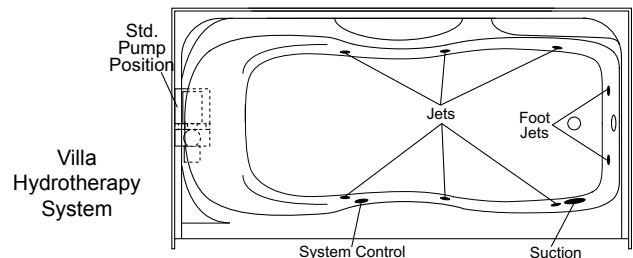

TS-7236R ABF (RH drain / 20" apron)
 TS-7236L ABF (LH drain / 20" apron)

72" x 36", one-piece gelcoated fiberglass tub/shower with 18-1/4" apron (1-3/4" drain clearance), multi-level back wall shelves, contoured head rest, and drain on end indicated.

TS-7236R (illustrated)

	Std Unit	ABF Unit
A	79-1/4"	81"
B	78"	79-3/4"
C	18-1/4"	20"
D	1-3/4"	3-1/2"
E	16"	17-3/4"
F	-	-

Sump Dimensions: 58" long x 21" wide x 15-3/4" deep / Sump Capacity: 65 gal. (unoccupied - to overflow)
 Whirlpool Operating: 48 gal.

Order Code / Description

IHS *InVigor Hydrotherapy System*: All white components including, (6) Slimline adjusta-flo, multi-directional jets, (4 on sides / 2 on drain end), (2) Slimline micro back jets, variable flow control, twin air controls, electronic system control with 20-min timer, and 13.0 amp pump.

VHS *Villa Hydrotherapy System*: All white components including, (8) Slimline micro jets, pneumatic system control, and 7.50 amp pump.

Options Order Code / Description

CHR: Chrome Jet Trim Ring Upgrade (IHS only)
ILH: In-Line Heater (factory installed)
APG-6612: Removable Gelcoat Apron Panel
SSD: SS Recessed Soap Dish (factory installed)
MP/B: Alternate Pump Location (site installed)