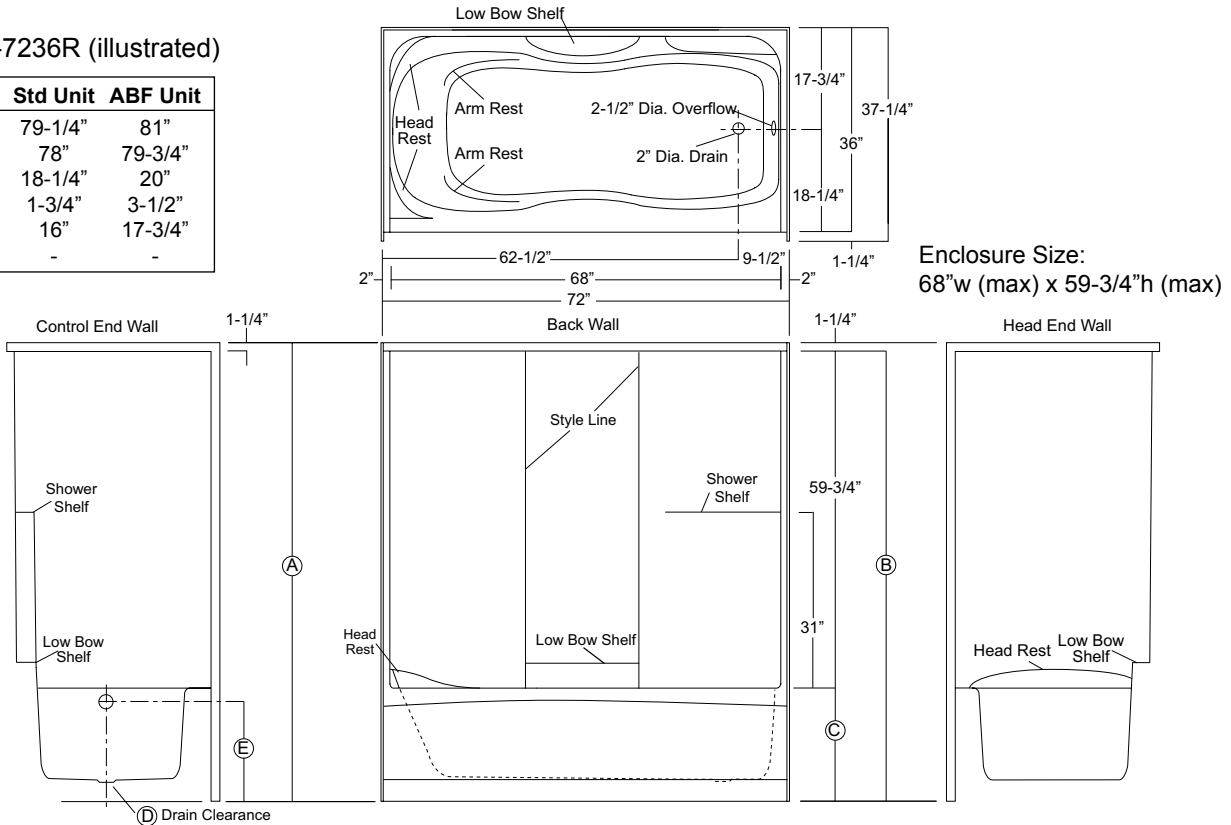

Unit Features

- One - Piece Fiberglass Composite Construction
- Sanitary Grade Polyester Gelcoat Surface
- 2" Dia. Drain / RH or LH (see reverse side for location)
- 2-1/2" Dia. Overflow (see reverse side for location)
- Generous, Multi-Level Back Wall Shelving
- Extra Deep Bathing Sump
- Textured Floor Pattern
- 1/2-inch Balsa Wood Core Floor Structure

Special Notes

- Optional ABF Model (provides 3-1/2-Inches of drain clearance)
- UL Listed Hydrotherapy Systems Available
- Optional Removable Apron Access Panel

Order No.: TS-7236R (RH drain / 18-1/4" apron)
 TS-7236L (LH drain / 18-1/4" apron)

TS-7236R ABF (RH drain / 20" apron)
 TS-7236L ABF (LH drain / 20" apron)

72" x 36", one-piece gelcoated fiberglass tub/shower with 18-1/4" apron (1-3/4" drain clearance), multi-level back wall shelves, contoured head rest, and drain on end indicated.

TS-7236R (illustrated)

	Std Unit	ABF Unit
A	79-1/4"	81"
B	78"	79-3/4"
C	18-1/4"	20"
D	1-3/4"	3-1/2"
E	16"	17-3/4"
F	-	-

Sump Dimensions: 58" long x 21" wide x 15-3/4" deep / Sump Capacity: 65 gal. (unoccupied - to overflow)
 Whirlpool Operating: 48 gal.