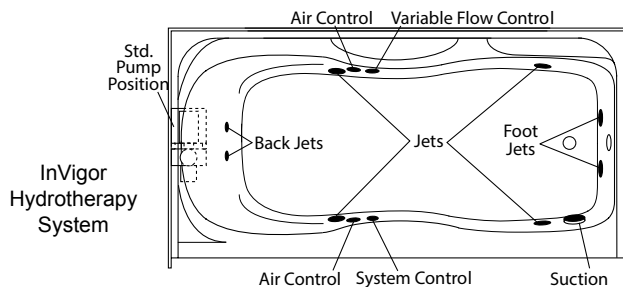

TS-7236R ABF (RH drain / 20" apron)
 TS-7236L ABF (LH drain / 20" apron)

72" x 36", one-piece gelcoated fiberglass tub/shower with 18-1/4" apron (1-3/4" drain clearance), multi-level back wall shelves, contoured head rest, and drain on end indicated.

TS-7236R (illustrated)

	Std Unit	ABF Unit
A	79-1/4"	81"
B	78"	79-3/4"
C	18-1/4"	20"
D	1-3/4"	3-1/2"
E	16"	17-3/4"
F	-	-

Sump Dimensions: 58" long x 21" wide x 15-3/4" deep / Sump Capacity: 65 gal. (unoccupied - to overflow)
 Whirlpool Operating: 48 gal.

Order Code / Description

IHS *InVigor Hydrotherapy System*: All white components including, (6) Slimline adjusta-flo, multi-directional jets, (4 on sides / 2 on drain end), (2) Slimline micro back jets, variable flow control, twin air controls, electronic system control with 20-min timer, and 13.0 amp pump.

VHS *Villa Hydrotherapy System*: All white components including, (8) Slimline micro jets, pneumatic system control, and 7.50 amp pump.

Options Order Code / Description

CHR: Chrome Jet Trim Ring Upgrade (IHS only)
ILH: In-Line Heater (factory installed)
APG-6612: Removable Gelcoat Apron Panel
SSD: SS Recessed Soap Dish (factory installed)
MP/B: Alternate Pump Location (site installed)