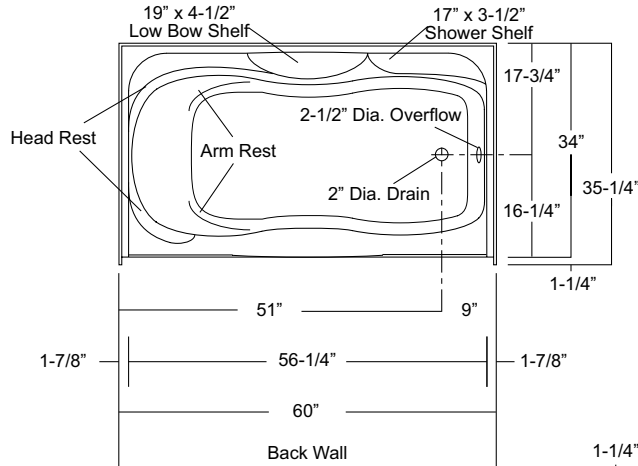

Order No.: **TS-6034R (RH drain / 18-1/4" apron)**
TS-6034L (LH drain / 18-1/4" apron)

TS-6034R ABF (RH drain / 20" apron)
TS-6034L ABF (LH drain / 20" apron)

60" x 34", one-piece gelcoated fiberglass tub/shower with 18-1/4" apron (1-1/2" drain clearance), multi-level back wall shelves, contoured head rest, and drain on end indicated.

TS-6034R (illustrated)

	Std Unit	ABF Unit
A	79-1/4"	81"
B	78"	79-3/4"
C	18-1/4"	20"
D	1-3/4"	3-1/2"
E	16"	17-3/4"
F	-	-

Enclosure Size:
56-1/4" w (max) x 59-3/4" h (max)