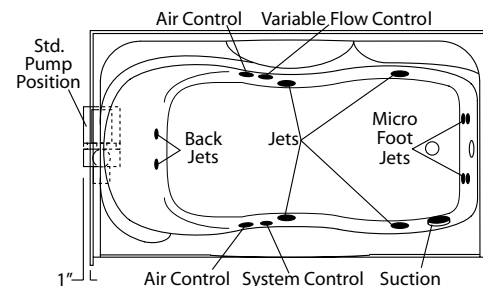

**TS-6034R ABF (RH drain / 20" apron)**  
**TS-6034L ABF (LH drain / 20" apron)**

60" x 34", one-piece gelcoated fiberglass tub/shower with 18-1/4" apron (1-1/2" drain clearance), multi-level back wall shelves, contoured head rest, and drain on end indicated.

TS-6034R (illustrated)

	Std Unit	ABF Unit
A	79-1/4"	81"
B	78"	79-3/4"
C	18-1/4"	20"
D	1-3/4"	3-1/2"
E	16"	17-3/4"
F	-	-

Enclosure Size:  
 56-1/4" w (max) x 59-3/4" h (max)

Package Order No.: **CWS (Carress System / end access / no panel)**  
**CWS / APG-5412 (Carress System with front access and removable apron panel)**

Package includes: 4-Adjustable side jets, 4-micro pulse foot jets, 2-micro pulse back jets, variable flow control, twin air controls, electronic system control, and 13.0 amp pump/motor.

Options: In-Line Heater (1\*) (order: ILH)  
 Trim Upgrade (1\*)  
 Chrome (order: CWS-CHR)  
 Brushed (Satin) Nickel (order: CWS-SNK)

Notes: (1\*) Factory installed options  
 (2\*) Includes system control upgrade

Sump Dimensions: 50" long x 21-1/4" wide x 15-3/4" deep  
 Sump Capacity: 54 gal. (unoccupied - to overflow)  
 Whirlpool Operating: 39 gal.