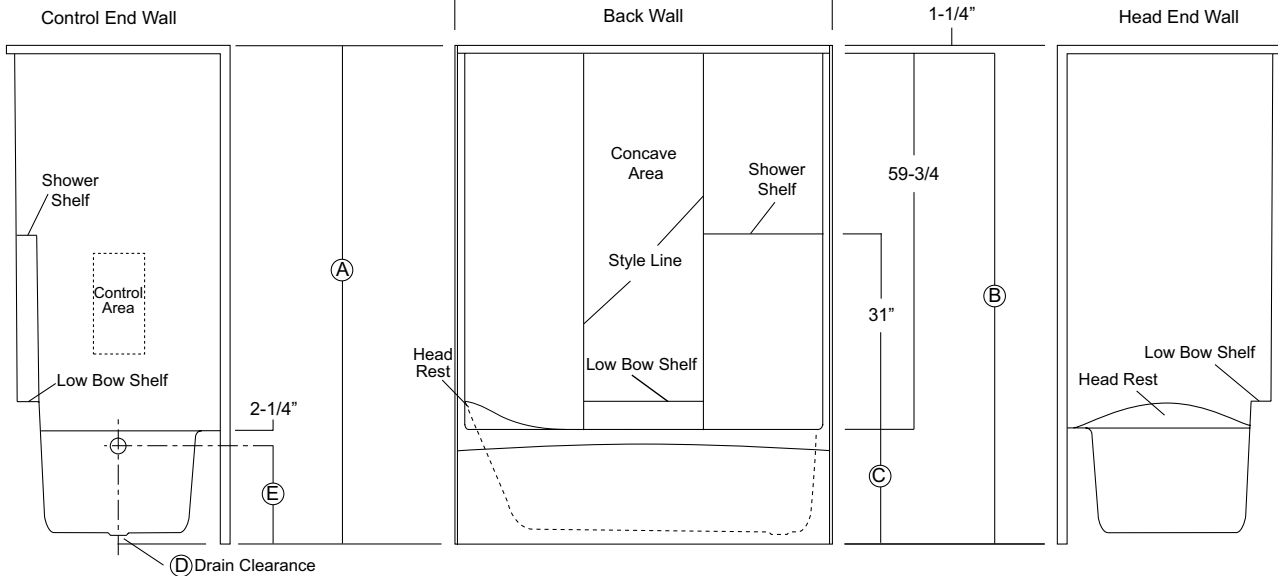

Unit Features

- One - Piece Fiberglass Composite Construction
- Sanitary Grade Polyester Gelcoat Surface
- 2" Dia. Drain / RH or LH (see reverse side for location)
- 2-1/2" Dia. Overflow (see reverse side for location)
- Generous, Multi-Level Back Wall Shelving
- Extra Deep Bathing Sump
- Textured Floor Pattern
- 1/2-inch Balsa Wood Core Floor Structure

Special Notes

- Optional ABF Model (provides 3-1/2-Inches of drain clearance)
- UL Listed Whirlpool System Available
- Optional Removable Apron Access Panel

Order No.: **TS-6034R (RH drain / 18-1/4" apron)**  
**TS-6034L (LH drain / 18-1/4" apron)**

**TS-6034R ABF (RH drain / 20" apron)**  
**TS-6034L ABF (LH drain / 20" apron)**

60" x 34", one-piece gelcoated fiberglass tub/shower with 18-1/4" apron (1-1/2" drain clearance), multi-level back wall shelves, contoured head rest, and drain on end indicated.

TS-6034R (illustrated)

	Std Unit	ABF Unit
A	79-1/4"	81"
B	78"	79-3/4"
C	18-1/4"	20"
D	1-3/4"	3-1/2"
E	16"	17-3/4"
F	-	-

Enclosure Size:  
 56-1/4" w (max) x 59-3/4" h (max)

Package Order No.: **CWS (Carress System / end access / no panel)**  
**CWS / APG-5412 (Carress System with front access and removable apron panel)**