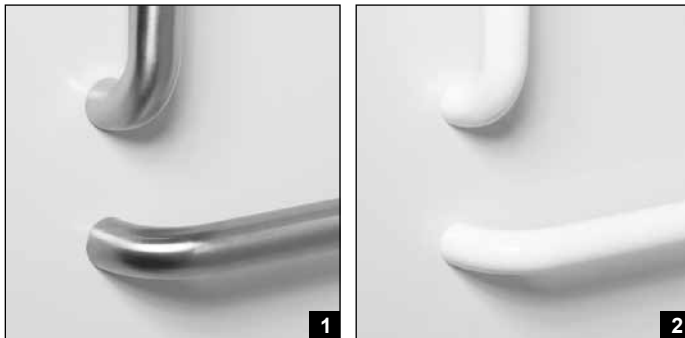

Model ID	Package Code	Description (define configuration referencing drain end)
TS-6030 L ABF TS-6030 R ABF	/ BP2-60 (left drain) / BP2-60 (right drain)	60" x 30", end drain, tub-shower with 17.25" (ABF) apron, and ActivLife 1.50" dia. stainless steel 3-bar package (single horizontal bars on back wall and control wall, single vertical bar on control wall).
Powder Coated Bar Packages (1.25-inch dia.)		
TS-6030 L ABF TS-6030 R ABF	/ BP2-60 WHT (left drain) / BP2-60 WHT (right drain)	60" x 30", end drain, tub-shower with 17.25" (ABF) apron, and ActivLife 1.25" dia. white powder coated, 3-bar package (single horizontal bars on back wall and control wall, single vertical bar on control wall).
TS-6030 L ABF TS-6030 R ABF	/ BP2-60 SNK (left drain) / BP2-60 SNK (right drain)	60" x 30", end drain, tub-shower with 17.25" (ABF) apron, and ActivLife 1.25" dia. nickel 3-bar package (single horizontal bars on back wall and control wall, single vertical bar on control wall).
ADD / SHWR ROD-TS		Factory installed 1" dia. stainless steel shower curtain rod.

Photo 1: Grab Bars: Factory-installed 1.50-inch diameter, concealed attachment, 18 gauge, #304 brushed stainless steel grab bars. Concealed attachment design provides tamper-resistance and minimizes debris collection areas at contact points, compared to common exposed flange bar designs, without compromising bar attachment integrity. (Reinforced areas include a structural core material encapsulated in FRP composite.)

Photo 2: Grab Bars: Factory-installed 1.25-inch dia. powder coated (in finishes listed above), concealed attachment, 18 gauge, #304 stainless steel grab bars. Concealed attachment design provides tamper-resistance and minimizes debris collection areas at contact points, compared to common exposed flange bar designs, without compromising bar attachment integrity. (Reinforced areas include a structural core material encapsulated in FRP composite.)