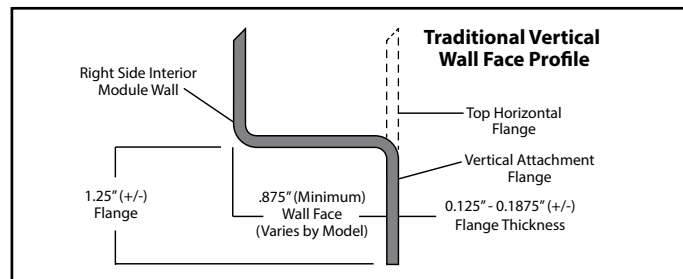

Enclosure Size:
56-3/4" w (max) x 56-3/4" h (max)

Dimensions shown are maximum. Due to the nature of the materials involved, actual unit dimensions can vary (tolerances: +0 / -1/8 inch). Oasis reserves the right to modify or discontinue product and/or associated equipment without prior written or verbal notification or obligation.

Model ID	Package Code	Description (define configuration referencing drain end)
TS-6030 L ABF TS-6030 R ABF	/ BP2-60 (left drain) / BP2-60 (right drain)	60" x 30", end drain, tub-shower with 17.25" (ABF) apron, and ActivLife 1.50" dia. stainless steel 3-bar package (single horizontal bars on back wall and control wall, single vertical bar on control wall).
Powder Coated Bar Packages (1.25-inch dia.)		
TS-6030 L ABF TS-6030 R ABF	/ BP2-60 WHT (left drain) / BP2-60 WHT (right drain)	60" x 30", end drain, tub-shower with 17.25" (ABF) apron, and ActivLife 1.25" dia. white powder coated, 3-bar package (single horizontal bars on back wall and control wall, single vertical bar on control wall).
TS-6030 L ABF TS-6030 R ABF	/ BP2-60 SNK (left drain) / BP2-60 SNK (right drain)	60" x 30", end drain, tub-shower with 17.25" (ABF) apron, and ActivLife 1.25" dia. nickel 3-bar package (single horizontal bars on back wall and control wall, single vertical bar on control wall).
ADD / SHWR ROD-TS		Factory installed 1" dia. stainless steel shower curtain rod.

Photo 1: Grab Bars: Factory-installed 1.50-inch diameter, concealed attachment, 18 gauge, #304 brushed stainless steel grab bars. Concealed attachment design provides tamper-resistance and minimizes debris collection areas at contact points, compared to common exposed flange bar designs, without compromising bar attachment integrity. (Reinforced areas include a structural core material encapsulated in FRP composite.)