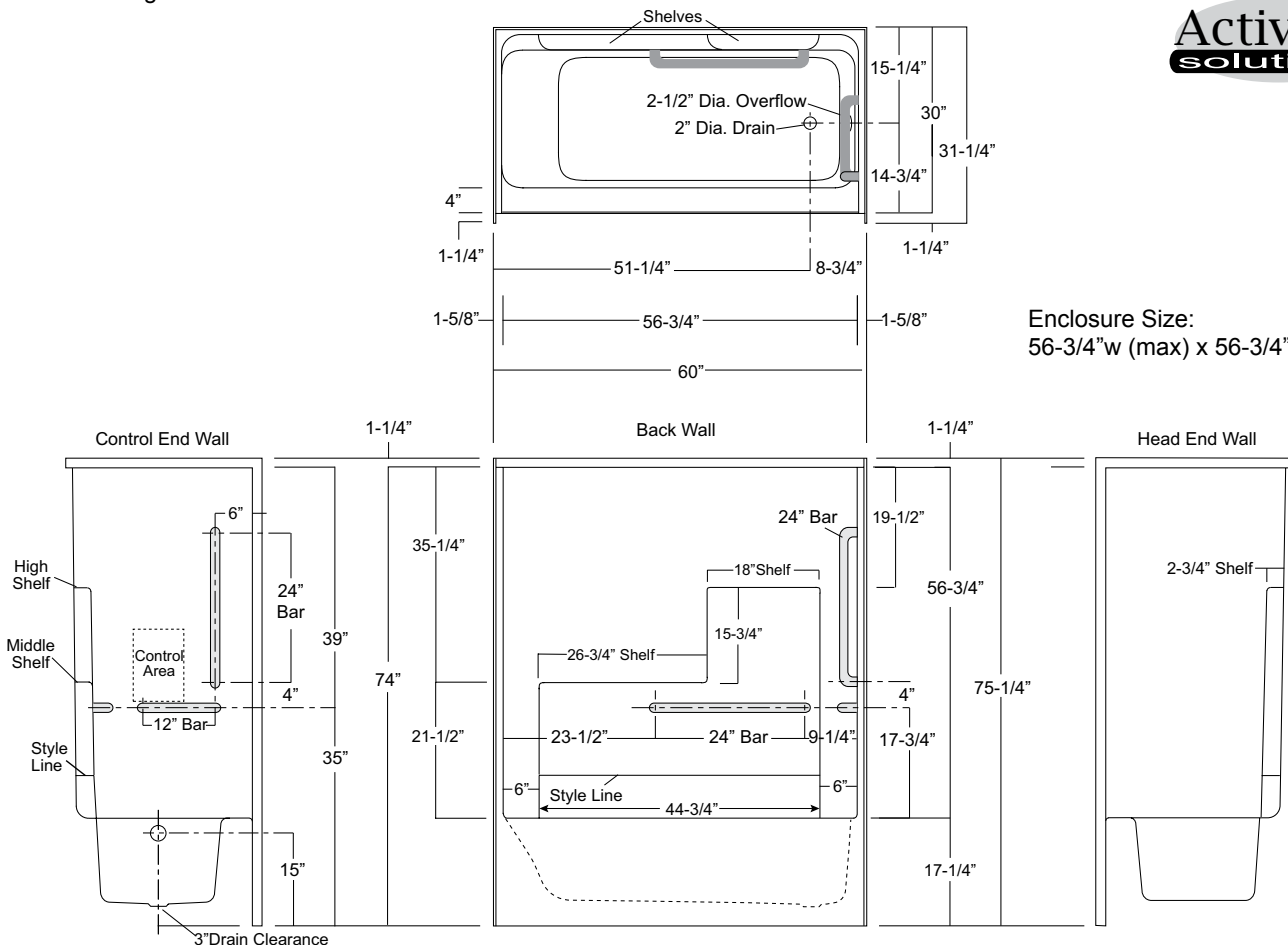

Oasis 60 x 30 Bathtub With ActivLife 3-Bar (2-horizontal, 1-vertical) Package

30-inch / Private Access / Bars Only

Specification – Oasis one-piece, 60 x 30-inch deep, FRP gelcoat bathtub model TS-6030, offered in a 17.25-inch (ABF) apron height. ActivLife package includes a single horizontal bar on the back wall and control wall, and a vertical bar at the entry on the control wall.

Standards Certification:

The bathtub listed is manufactured in compliance with ANSI Z124 Standards, and certified through an ongoing, independent quality assurance and testing program.

The factory-applied grab bar package is certified through an independent review program.

TS-6030 R ABF / BP2-60
(RH drain / 3-bar package)
Model & Package Illustrated

NOTE: Positioning of factory attached grab bars allow for the installation of a shower enclosure.

Home Innovation
LAB CERTIFIED™

Enclosure Size:
56-3/4" w (max) x 56-3/4" h (max)

Dimensions shown are maximum. Due to the nature of the materials involved, actual unit dimensions can vary (tolerances: +0 / -1/8 inch). Oasis reserves the right to modify or discontinue product and/or associated equipment without prior written or verbal notification or obligation.