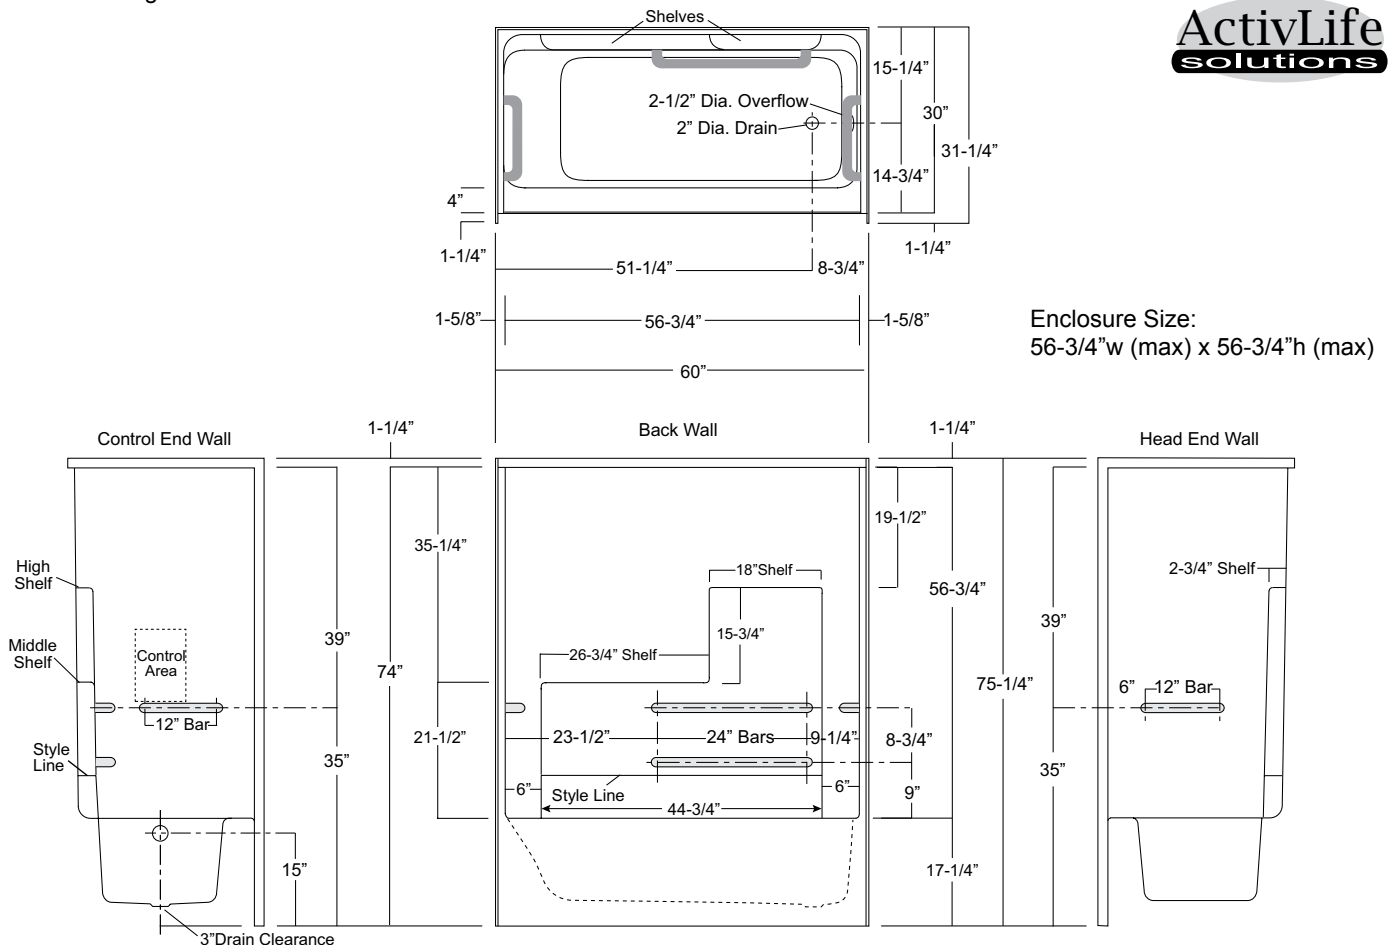

Oasis 60 x 30 Bathtub With ActivLife 4-Bar (4-horizontal) Package (not for public accommodation)

Specification – Oasis one-piece, 60 x 32-inch deep, FRP gelcoat bathtub model TS-6032, offered in a 17.25-inch (ABF) apron height. ActivLife package includes 2-horizontal bars on back wall along with a single horizontal bar on head end wall and on the control wall.

30-inch / Private Access / Bars Only

Oasis

TS-6030 R ABF / 4BAR
(RH drain / 4-bar package)
Model & Package Illustrated

NOTE: Positioning of factory attached grab bars allow for installation of a shower enclosure.

Dimensions shown are maximum. Due to the nature of the materials involved, actual unit dimensions can vary (tolerances: +0 / -1/8 inch). Oasis reserves the right to modify or discontinue product and/or associated equipment without prior written or verbal notification or obligation.

Model ID	Package Code	Description (define configuration referencing drain end)
TS-6030 L ABF TS-6030 R ABF	/ 4BAR (left drain) / 4BAR (right drain)	60" x 30", end drain, tub-shower with 17.25" (ABF) apron, and ActivLife 1.50" dia. stainless steel 4-bar package (single horizontal bars on head end wall and control wall, and two horizontal bars on the back wall).
Powder Coated Bar Packages (1.25-inch dia.)		
TS-6030 L ABF TS-6030 R ABF	/ 4BAR WHT (left drain) / 4BAR WHT (right drain)	60" x 30", end drain, tub-shower with 17.25" (ABF) apron, and ActivLife 1.25" dia. white powder coated 4-bar package (single horizontal bars on head end wall and control wall, and two horizontal bars on the back wall).
TS-6030 L ABF TS-6030 R ABF	/ 4BAR SNK (left drain) / 4BAR SNK (right drain)	60" x 30", end drain, tub-shower with 17.25" (ABF) apron, and ActivLife 1.25" dia. nickel 4-bar package (single horizontal bars on head end wall and control wall, and two horizontal bars on the back wall).
	ADD / SHWR ROD-TS	Factory installed 1" dia. stainless steel shower curtain rod.