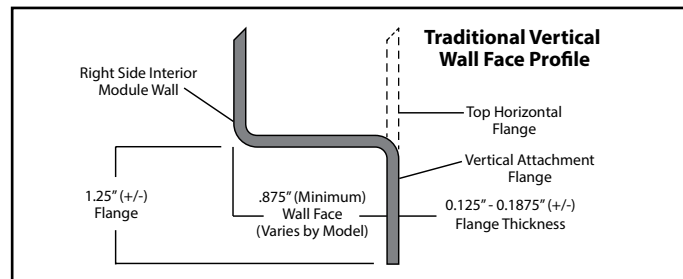

Model ID	Package Code	Description (define configuration referencing drain end)
TS-6030 L ABF TS-6030 R ABF	/ 4BAR (left drain) / 4BAR (right drain)	60" x 30", end drain, tub-shower with 17.25" (ABF) apron, and ActivLife 1.50" dia. stainless steel 4-bar package (single horizontal bars on head end wall and control wall, and two horizontal bars on the back wall).
Powder Coated Bar Packages (1.25-inch dia.)		
TS-6030 L ABF TS-6030 R ABF	/ 4BAR WHT (left drain) / 4BAR WHT (right drain)	60" x 30", end drain, tub-shower with 17.25" (ABF) apron, and ActivLife 1.25" dia. white powder coated 4-bar package (single horizontal bars on head end wall and control wall, and two horizontal bars on the back wall).
TS-6030 L ABF TS-6030 R ABF	/ 4BAR SNK (left drain) / 4BAR SNK (right drain)	60" x 30", end drain, tub-shower with 17.25" (ABF) apron, and ActivLife 1.25" dia. nickel 4-bar package (single horizontal bars on head end wall and control wall, and two horizontal bars on the back wall).
	ADD / SHWR ROD-TS	Factory installed 1" dia. stainless steel shower curtain rod.

Photo 1: Grab Bars: Factory-installed 1.50-inch diameter, concealed attachment, 18 gauge, #304 brushed stainless steel grab bars. Concealed attachment design provides tamper-resistance and minimizes debris collection areas at contact points, compared to common exposed flange bar designs, without compromising bar attachment integrity. (Reinforced areas include a structural core material encapsulated in FRP composite.)