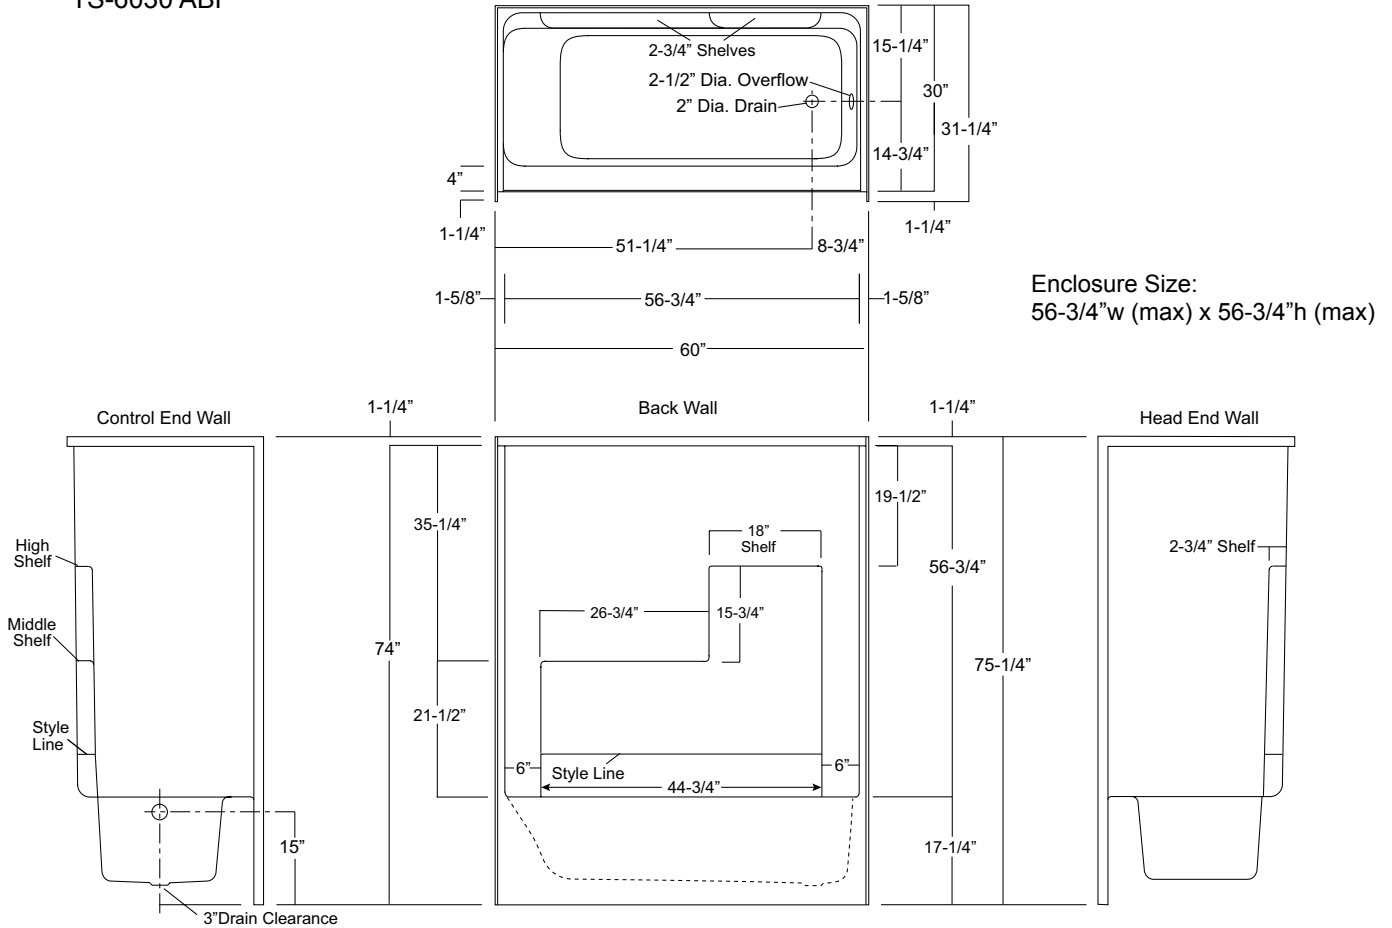

Order No.: TS-6030R ABF (RH drain / 17-1/4" apron)

TS-6030L ABF (LH drain / 17-1/4" apron)

60" x 30", one-piece gelcoated fiberglass tub/shower with 17-1/4" apron (3" drain clearance), multi-level back wall shelves and drain on end indicated.

TS-6030 ABF

Package Order No.:

Options:	SS Shower Rod (1*)	(order: ADD/SHWR ROD-TS)	Notes: (1*) Factory installed options
	SS Recessed Soap Dish (1*)	(order: SSD)	
	White, Ringless Curtain	(order: CRT-TS)	

Sump Dimensions: 47-1/2" long x 19-1/4" wide x 13" deep
Sump Capacity: 38 gal. (unoccupied - to overflow)
Whirlpool Operating: NA