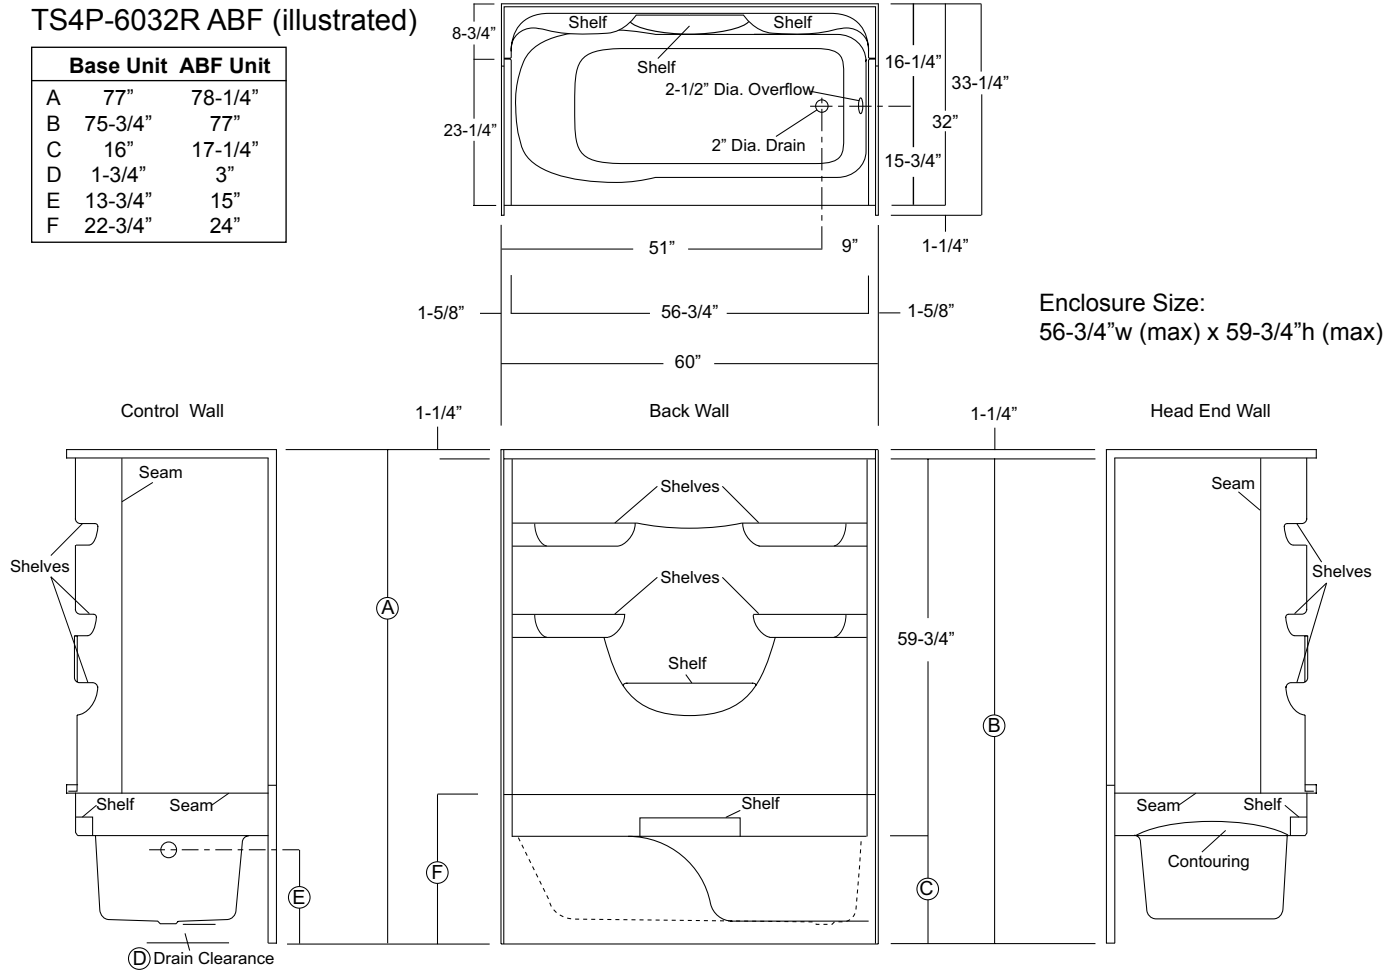

VURSA *kd* SERIES
TUB / SHOWER

Oasis®

MULTI-PIECE MODEL

TS4P-6032 (4-piece)

Rough-In Dimensions

60" wide x 33-1/4" deep x 77" high (w/ 16-inch apron)

Finished Dimensions

60" wide x 32" deep x 75-3/4" high (w/ 16-inch apron)

Unit Features

- Four - Piece Fiberglass Composite Construction
- Sanitary Grade Polyester Gelcoat Surface
- Front-Side Installation With Minimal Sealant Requirements
- 2" Dia. End Drain
- 2-1/2" Dia. Overflow
- Apron Drip Ledge Minimizes Water Migration
- Generous, Multi-Level Back Wall Shelving
- Wall Design Accommodates Grab Bar Applications
- Textured Floor Pattern
- 1/2-inch Balsa Wood Core Floor Structure

Order No.: TS4P-6032R (RH drain / 16" apron)
 TS4P-6032L (LH drain / 16" apron)

Order No.: TS4P-6032R ABF (RH drain / 17-1/4" apron)
 TS4P-6032L ABF (LH drain / 17-1/4" apron)

60" x 32", 4-piece gelcoated fiberglass tub/shower with 'QuikClic', front installation, 16" apron (1-3/4" drain clearance) multi-level back wall shelves, corner accessory ledge, contoured neck rest, and drain on end indicated.

Sump Dimensions: 51" long x 22" wide x 13-1/4" deep
 Sump Capacity: 42 gal. (unoccupied - to overflow)

Photographic images may include optional components and appear different than actual product.
 Dimensions shown are maximum. Due to the nature of the materials involved, actual unit dimensions can vary (tolerances: +/- 1/8 inch)
 Oasis reserves the right to modify or discontinue product and/or associated equipment without prior written or verbal notification or obligation.