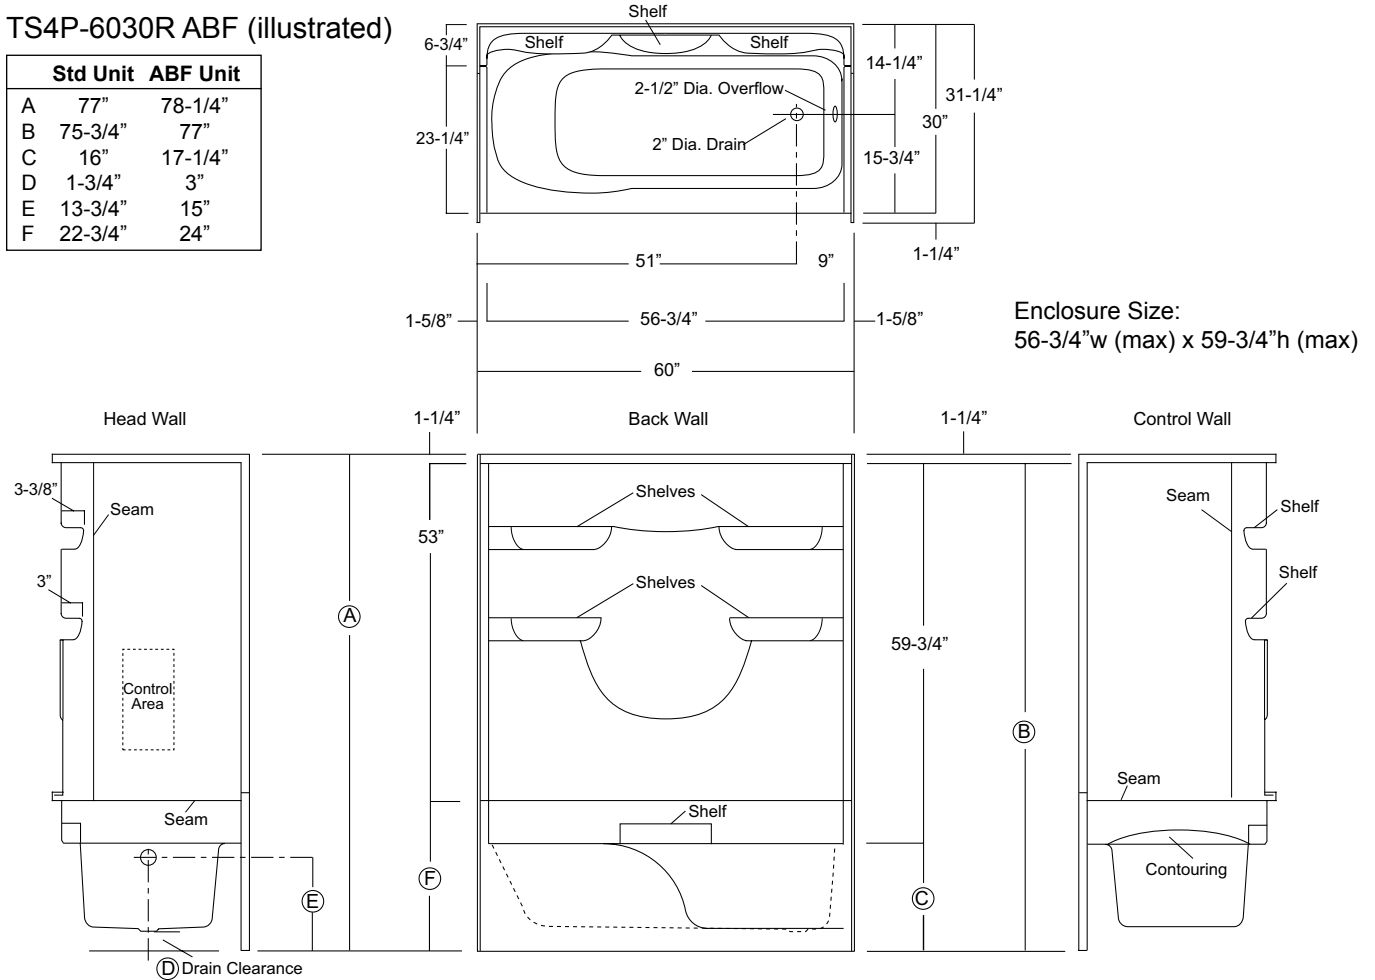

VURSA *kd* SERIES
TUB / SHOWER

Oasis®

MULTI-PIECE MODEL

TS4P-6030 (4-piece)

Rough-In Dimensions

60" wide x 31-1/4" deep x 77" high (w/ 16-inch apron)

Finished Dimensions

60" wide x 30" deep x 75-3/4" high (w/ 16-inch apron)

Unit Features

- Four - Piece Fiberglass Composite Construction
- Sanitary Grade Polyester Gelcoat Surface
- Front-Side Installation With Minimal Sealant Requirements
- 2" Dia. End Drain
- 2-1/2" Dia. Overflow
- Apron Drip Ledge Minimizes Water Migration
- Generous, Multi-Level Back Wall Shelving
- Wall Design Accommodates Grab Bar Applications
- Textured Floor Pattern
- 1/2-inch Balsa Wood Core Floor Structure

Order No.: TS4P-6030R (RH drain / 16" apron)
 TS4P-6030L (LH drain / 16" apron)

Order No.: TS4P-6030R ABF (RH drain / 17-1/4" apron)
 TS4P-6030L ABF (LH drain / 17-1/4" apron)

60" x 30", 4-piece gelcoated fiberglass tub/shower with 'QuikClic', front installation, 16" apron (1-3/4" drain clearance) multi-level back wall shelves, corner accessory ledge, contoured neck rest, and drain on end indicated.

TS4P-6030R ABF (illustrated)

	Std Unit	ABF Unit
A	77"	78-1/4"
B	75-3/4"	77"
C	16"	17-1/4"
D	1-3/4"	3"
E	13-3/4"	15"
F	22-3/4"	24"

Sump Dimensions: 51" long x 20" wide x 13-1/4" deep
 Sump Capacity: 40 gal. (unoccupied - to overflow)