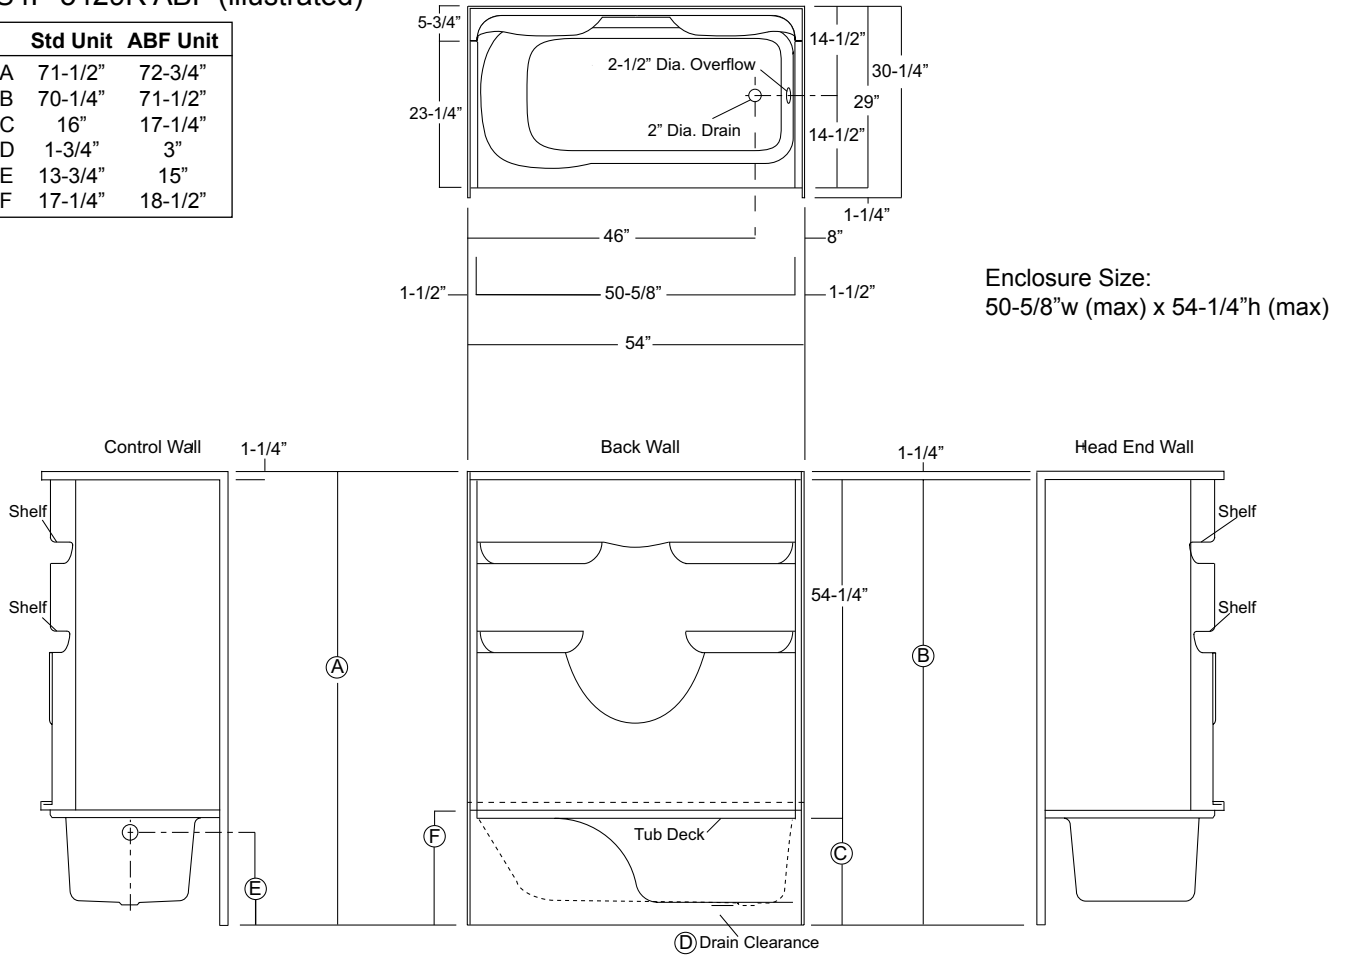

Order No.: TS4P-5429R (RH drain / 16" apron)
TS4P-5429L (LH drain / 16" apron)
4P-5429 Walls (fits all 4-piece 54"x 29" bottoms)

Order No.: TS4P-5429R ABF (RH drain / 17-1/4" apron)
TS4P-5429L ABF (LH drain / 17-1/4" apron)

54" x 29", 4-piece gelcoated fiberglass tub/shower with 'QuikClic', front installation, 16" apron (1-3/4" drain clearance) multi-level back wall shelves, and drain on end indicated.

TS4P-5429R ABF (illustrated)

	Std Unit	ABF Unit
A	71-1/2"	72-3/4"
B	70-1/4"	71-1/2"
C	16"	17-1/4"
D	1-3/4"	3"
E	13-3/4"	15"
F	17-1/4"	18-1/2"

Sump Dimen: 41-1/2" long x 19-3/4" wide x 13" deep
Sump Capacity: 34 gal. (unoccupied - to overflow)
Whirlpool Operating: NA