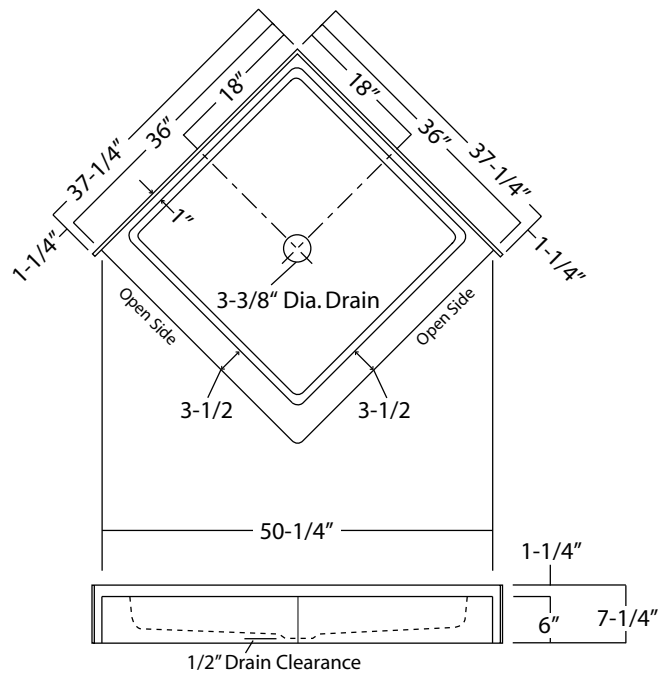

# DUAL THRESHOLD SHOWER BASE

**Oasis**

SP-CB-3

**Home Innovation**  
LAB CERTIFIED™

**Rough-In Dim.:** 37-1/4" deep x 37-1/4" deep x 7-1/4" high

**Finished Dim.:** 36" deep x 36" deep x 6" high

### Unit Features

- One-Piece Gelcoat Surface
- 3-3/8" Center Drain
- Integral Tile Flange
- Balsa Wood Core Floor Structure
- Textured Floor Pattern

### Unit Order Numbers

Gelcoat: SP-CB-3

**NOTE:** Critical enclosure dimensions should be taken directly from the installed shower base with finished wall surround.

Photographic images may include optional components and appear different than actual product.  
Dimensions shown are maximum. Due to the nature of the materials involved, actual unit dimensions can vary (tolerances: +/-1/8 inch)  
Oasis reserves the right to modify or discontinue product and/or associated equipment without prior written or verbal notification or obligation.