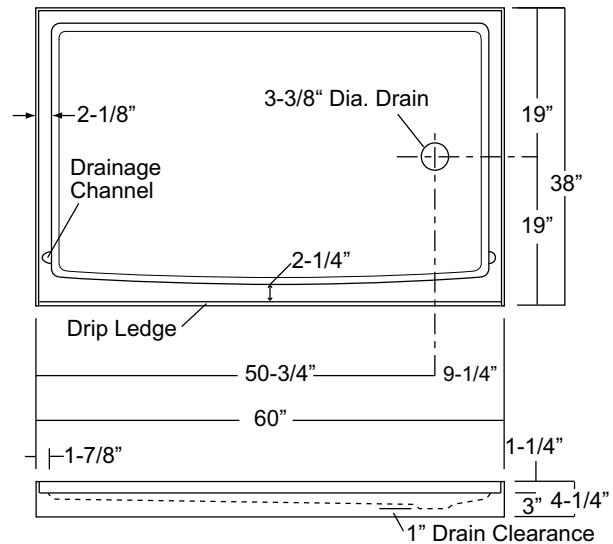

60-INCH END DRAIN SHOWER BASE

SP-6038R/L (R or L drain)

Home Innovation
LAB CERTIFIED™

(R shown)

Rough-In Dim.: 60" wide x 38" deep x 4-1/4" high

Finished Dim.: 60" wide x 38" deep x 3" high

Unit Features

- Sanitary Grade Polyester Gelcoat Surface
- 3-3/8" Right or Left Drain
- Integral Tile Flange
- Balsa Wood Core Floor Structure
- Textured Floor Pattern

Special Notes

- Individually Packaged In Cartons

Unit Order Numbers

Gelcoat: SP-6038R
SP-6038L

R (illustrated)

NOTE: Critical enclosure dimensions should be taken directly from the installed shower base with finished wall surround.

Photographic images may include optional components and appear different than actual product.
Dimensions shown are maximum. Due to the nature of the materials involved, actual unit dimensions can vary (tolerances: +/-1/8 inch)
Oasis reserves the right to modify or discontinue product and/or associated equipment without prior written or verbal notification or obligation.