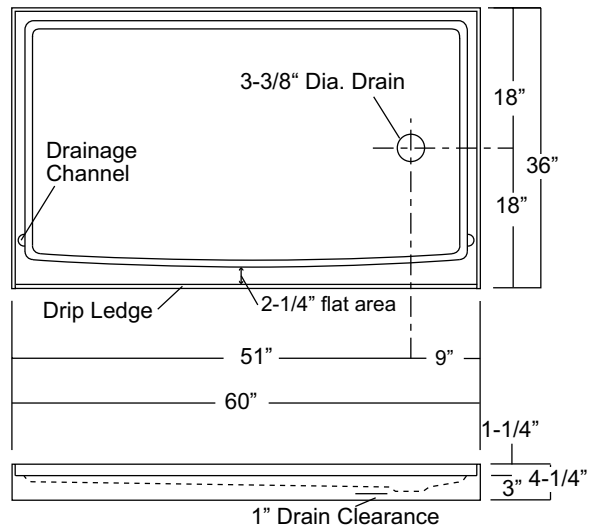

60-INCH END DRAIN SHOWER BASE

Oasis

SP-6036R/L (R or L drain)

Home Innovation
LAB CERTIFIED™

(R shown)

Rough-In Dim.: 60" wide x 36" deep x 5-1/4" high

Finished Dim.: 60" wide x 36" deep x 4" high

Unit Features

- Sanitary Grade Polyester Gelcoat Surface
- 3-3/8" Right or Left Drain
- Integral Tile Flange
- Balsa Wood Core Floor Structure
- Textured Floor Pattern

Special Notes

- Individually Packaged In Cartons

Unit Order Numbers

Gelcoat: SP-6036R
SP-6036L

R (illustrated)

NOTE: Critical enclosure dimensions should be taken directly from the installed shower base with finished wall surround.

Photographic images may include optional components and appear different than actual product.
Dimensions shown are maximum. Due to the nature of the materials involved, actual unit dimensions can vary (tolerances: +/-1/8 inch)
Oasis reserves the right to modify or discontinue product and/or associated equipment without prior written or verbal notification or obligation.