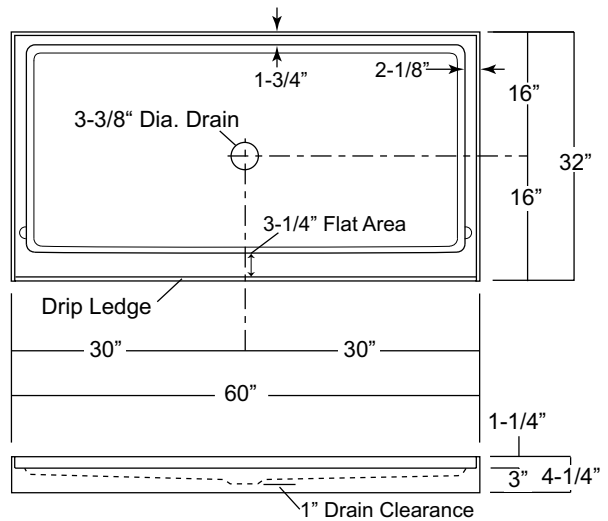

60-INCH CENTER DRAIN SHOWER BASE

Oasis

SP-6032

Home Innovation
LAB CERTIFIED™

Rough-In Dim.: 60" wide x 30" deep x 4-1/4" high

Finished Dim.: 60" wide x 30" deep x 3" high

Unit Features

- Sanitary Grade Polyester Gelcoat Surface
- 3-3/8" Center Drain
- Integral Tile Flange
- Balsa Wood Core Floor Structure
- Textured Floor Pattern

Special Notes

- Individually Packaged In Cartons

Unit Order Numbers

Gelcoat: SP-6032

NOTE: Critical enclosure dimensions should be taken directly from the installed shower base with finished wall surround.

Photographic images may include optional components and appear different than actual product.
Dimensions shown are maximum. Due to the nature of the materials involved, actual unit dimensions can vary (tolerances: +/-1/8 inch)
Oasis reserves the right to modify or discontinue product and/or associated equipment without prior written or verbal notification or obligation.