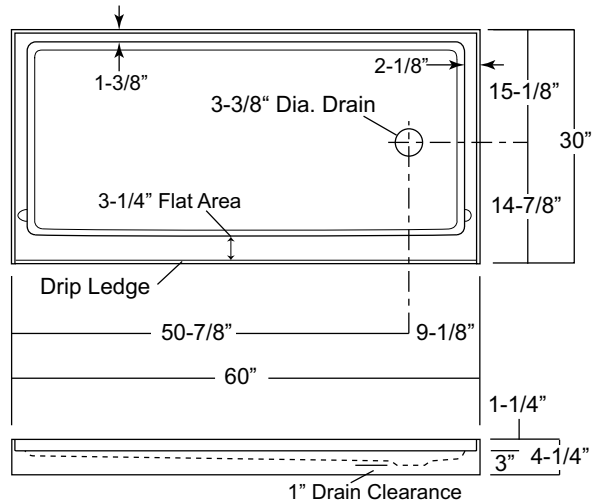

60-INCH END DRAIN SHOWER BASE

SP-6030R/L (R or L drain)

Home Innovation
LAB CERTIFIED™

(R shown)

Rough-In Dim.: 60" wide x 30" deep x 4-1/4" high

Finished Dim.: 60" wide x 30" deep x 3" high

Unit Features

- Sanitary Grade Polyester Gelcoat Surface
- 3-3/8" Right or Left Drain
- Integral Tile Flange
- Balsa Wood Core Floor Structure
- Textured Floor Pattern

Special Notes

- Individually Packaged In Cartons

Unit Order Numbers

Gelcoat: SP-6030R
SP-6030L

R (illustrated)

NOTE: Critical enclosure dimensions should be taken directly from the installed shower base with finished wall surround.

Photographic images may include optional components and appear different than actual product.
Dimensions shown are maximum. Due to the nature of the materials involved, actual unit dimensions can vary (tolerances: +/-1/8 inch)
Oasis reserves the right to modify or discontinue product and/or associated equipment without prior written or verbal notification or obligation.