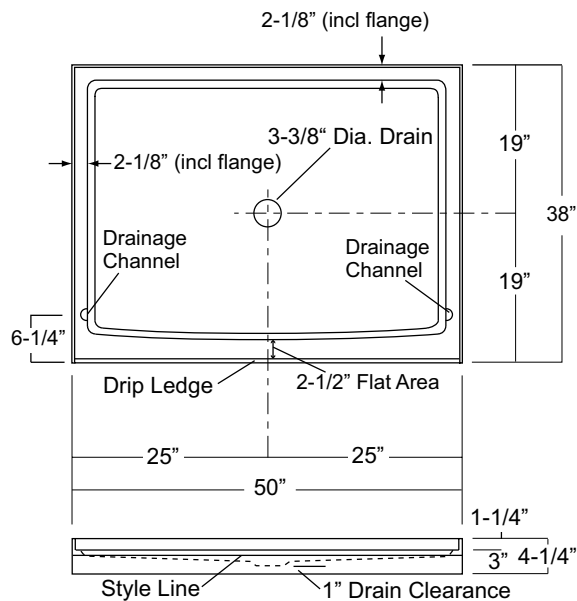

50-INCH CENTER DRAIN SHOWER BASE

Oasis

SP-5038

Home Innovation
LAB CERTIFIED™

Rough-In Dim.: 50" wide x 38" deep x 4-1/4" high

Finished Dim.: 50" wide x 38" deep x 3" high

Unit Features

- Sanitary Grade Polyester Gelcoat Surface
- 3-3/8" Center Drain
- Integral Tile Flange
- Balsa Wood Core Floor Structure
- Textured Floor Pattern

Special Notes

- Individually Packaged In Cartons

Unit Order Numbers

Gelcoat: SP-5038

NOTE: Critical enclosure dimensions should be taken directly from the installed shower base with finished wall surround.

Photographic images may include optional components and appear different than actual product.
Dimensions shown are maximum. Due to the nature of the materials involved, actual unit dimensions can vary (tolerances: +/-1/8 inch)
Oasis reserves the right to modify or discontinue product and/or associated equipment without prior written or verbal notification or obligation.