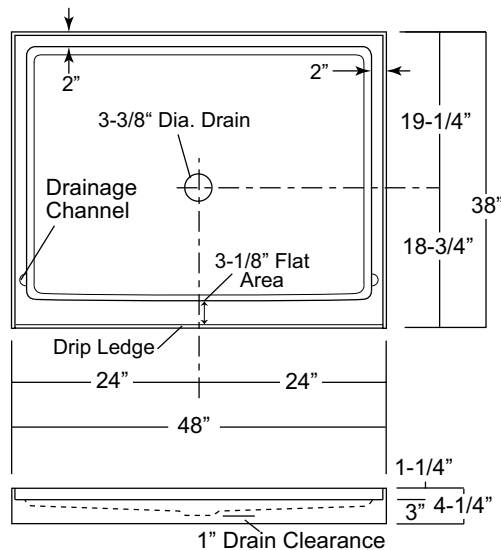

48-INCH CENTER DRAIN SHOWER BASE

Oasis

SP-4838

Home Innovation
LAB CERTIFIED™

Rough-In Dim.: 48" wide x 38" deep x 4-1/4" high

Finished Dim.: 48" wide x 38" deep x 3" high

Unit Features

- Sanitary Grade Polyester Gelcoat Surface
- 3-3/8" Center Drain
- Integral Tile Flange
- Balsa Wood Core Floor Structure
- Textured Floor Pattern

Special Notes

- Individually Packaged In Cartons

Unit Order Numbers

Gelcoat: SP-4838

NOTE: Critical enclosure dimensions should be taken directly from the installed shower base with finished wall surround.

Photographic images may include optional components and appear different than actual product. Dimensions shown are maximum. Due to the nature of the materials involved, actual unit dimensions can vary (tolerances: +/-1/8 inch). Oasis reserves the right to modify or discontinue product and/or associated equipment without prior written or verbal notification or obligation.