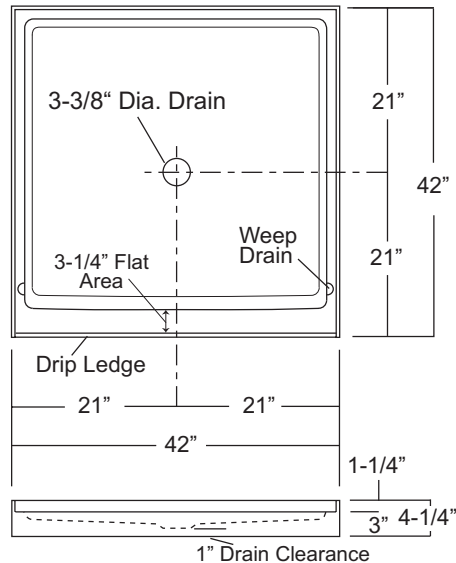

42-INCH CENTER DRAIN SHOWER BASE

Oasis

SP-4242

Home Innovation
LAB CERTIFIED™

Rough-In Dim.: 42" wide x 42" deep x 4-1/4" high

Finished Dim.: 42" wide x 42" deep x 3" high

Unit Features

- Sanitary Grade Polyester Gelcoat Surface
- 3-3/8" Center Drain
- Integral Tile Flange
- Balsa Wood Core Floor Structure
- Textured Floor Pattern

Special Notes

- Individually Packaged In Cartons

Unit Order Numbers

Gelcoat: SP-4242

NOTE: Critical enclosure dimensions should be taken directly from the installed shower base with finished wall surround.

Photographic images may include optional components and appear different than actual product.
Dimensions shown are maximum. Due to the nature of the materials involved, actual unit dimensions can vary (tolerances: +/-1/8 inch)
Oasis reserves the right to modify or discontinue product and/or associated equipment without prior written or verbal notification or obligation.