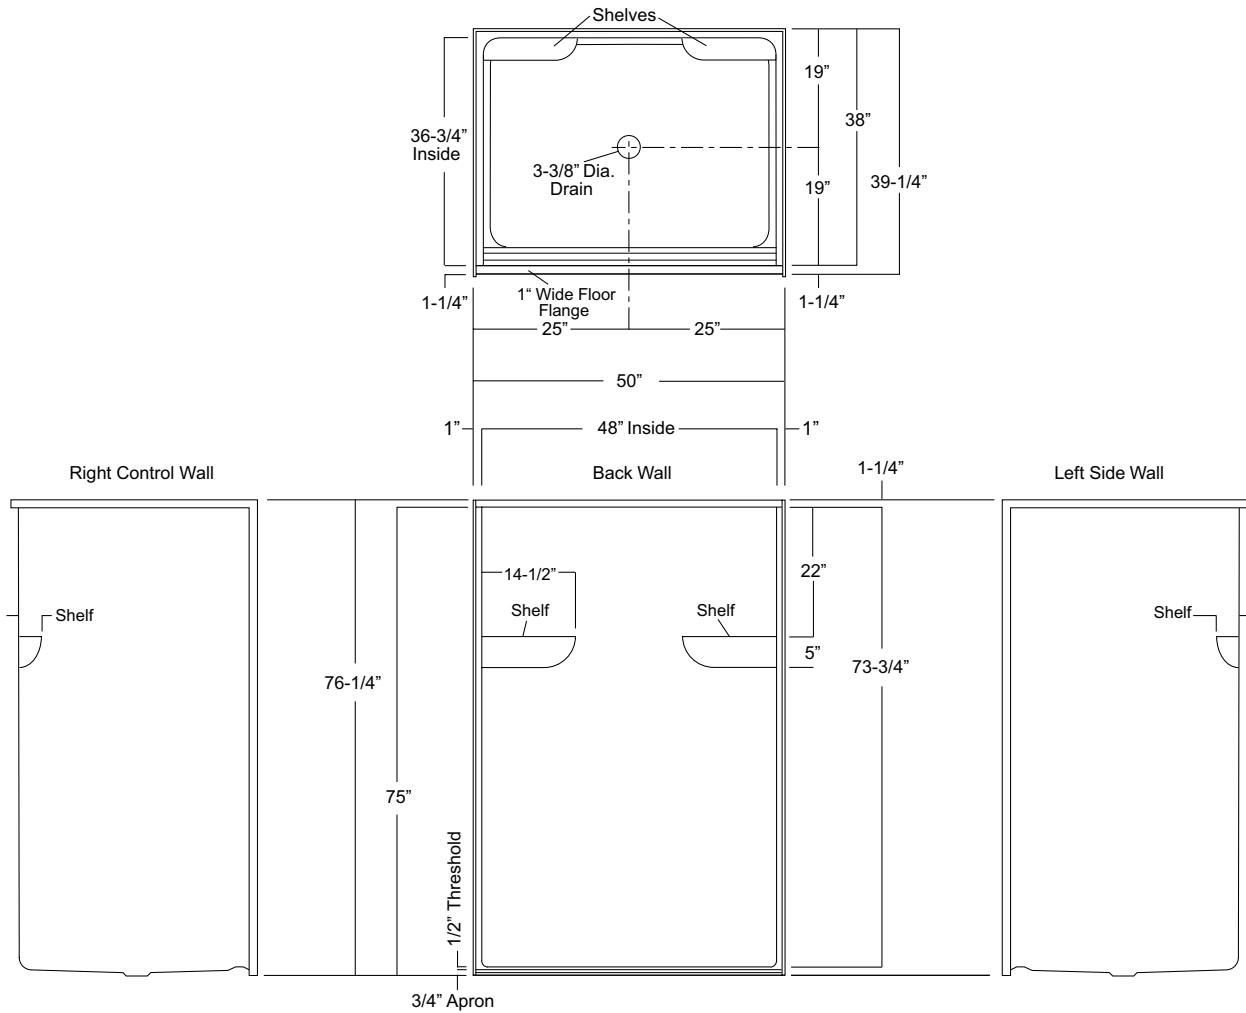

BARRIER-FREE SHOWER

Oasis

50-INCH MODEL

SHFW-5038

Rough-In Dimensions

50" wide x 39-1/4" deep x 76-1/4" high (low profile dam)

Finished Dimensions

50" wide x 38" deep x 75" high (low profile dam)

Unit Features

- One - Piece Fiberglass Composite Construction
- Sanitary Grade Polyester Gelcoat Surface
- 3-3/8" Dia. Center Drain (see following pages)
- 7/16" Threshold To Aid In Keeping Water Within Confines of Unit
- Contoured Threshold To Aid Entry And Exit
- 1" Floor Flange To Secure Unit Along Threshold
- Elevated Corner Accessory Ledges
- Flat Wall Design To Accommodate Grab Bar & Seat Applications
- Textured Floor Pattern

Special Notes

- Factory Applied Reinforcement Packages Available
- Factory Applied Bar Only and Bar & Seat Packages Available

Order No.: SHFW-5038

50" x 38", one-piece gelcoated, flat-wall, fiberglass shower stall with 7/16-inch high maximum finished threshold, dual back wall shelves, and center drain. Flat wall design allows for the installation of grab bars and seat.

Package Order No.:

- | | | | |
|----------|----------------------------|--------------------------|---------------------------------------|
| Options: | SS Shower Rod (1*) | (order: ADD/SHWR ROD-TS) | Notes: (1*) Factory installed options |
| | SS Recessed Soap Dish (1*) | (order: SSD) | |
| | White, Ringless Curtain | (order: CRT-48-60) | |