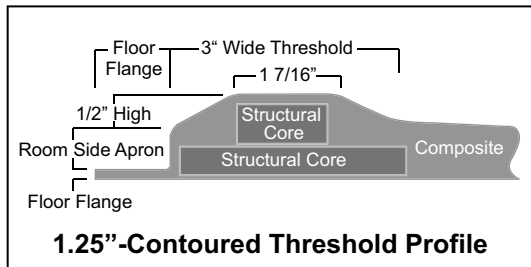

VURSA SERIES SHOWER STALL

Oasis

48-INCH MODEL

SHFW-4836

Rough-In Dimensions

48" wide x 37-1/4" deep x 76-1/4" high (low profile dam)

Finished Dimensions

48" wide x 36" deep x 75" high (low profile dam)

Unit Features

- One - Piece Fiberglass Composite Construction
- Sanitary Grade Polyester Gelcoat Surface
- 3-3/8" Dia. Center Drain (see following pages)
- 1/2" Threshold To Aid In Keeping Water Within Confines of Unit
- Contoured Threshold To Aid Entry And Exit
- 1" Floor Flange To Secure Unit Along Threshold
- Elevated Corner Accessory Ledges
- Flat Wall Design To Accommodate Grab Bar & Seat Applications
- Textured Floor Pattern

Special Notes

- Factory Applied Reinforcement Packages Available
- Factory Applied Bar Only and Bar & Seat Packages Available

Order No.: SHFW-4836

48" x 36", one-piece gelcoated, flat-wall, fiberglass shower stall with 1/2-inch high maximum finished threshold, dual back wall shelves, and center drain. Flat wall design allows for the installation of grab bars and seat.

Package Order No.:

- | | | | |
|----------|----------------------------|--------------------------|---------------------------------------|
| Options: | SS Shower Rod (1*) | (order: ADD/SHWR ROD-TS) | Notes: (1*) Factory installed options |
| | SS Recessed Soap Dish (1*) | (order: SSD) | |
| | White, Ringless Curtain | (order: CRT-48-60) | |