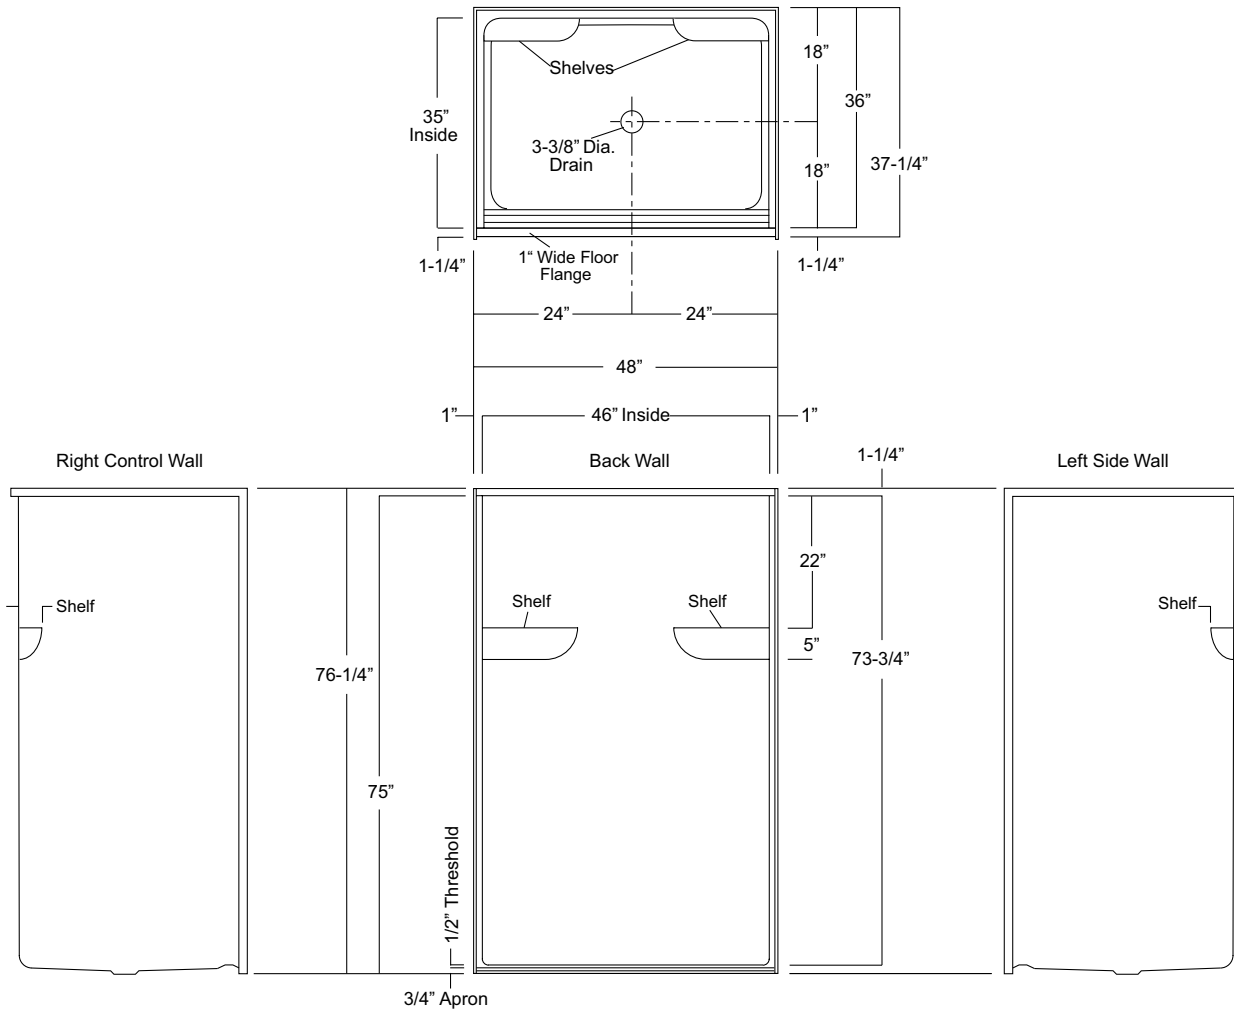

VURSA SERIES SHOWER STALL

Oasis

48-INCH MODEL

SHFW-4836

Rough-In Dimensions

48" wide x 37-1/4" deep x 76-1/4" high (low profile dam)

Finished Dimensions

48" wide x 36" deep x 75" high (low profile dam)

Unit Features

- One - Piece Fiberglass Composite Construction
- Sanitary Grade Polyester Gelcoat Surface
- 3-3/8" Dia. Center Drain (see following pages)
- 1/2" Threshold To Aid In Keeping Water Within Confines of Unit
- Contoured Threshold To Aid Entry And Exit
- 1" Floor Flange To Secure Unit Along Threshold
- Elevated Corner Accessory Ledges
- Flat Wall Design To Accommodate Grab Bar & Seat Applications
- Textured Floor Pattern

Special Notes

- Factory Applied Reinforcement Packages Available
- Factory Applied Bar Only and Bar & Seat Packages Available

Order No.: SHFW-4836

48" x 36", one-piece gelcoated, flat-wall, fiberglass shower stall with 1/2-inch high maximum finished threshold, dual back wall shelves, and center drain. Flat wall design allows for the installation of grab bars and seat.

Package Order No.:

- | | | | |
|----------|----------------------------|--------------------------|---------------------------------------|
| Options: | SS Shower Rod (1*) | (order: ADD/SHWR ROD-TS) | Notes: (1*) Factory installed options |
| | SS Recessed Soap Dish (1*) | (order: SSD) | |
| | White, Ringless Curtain | (order: CRT-48-60) | |