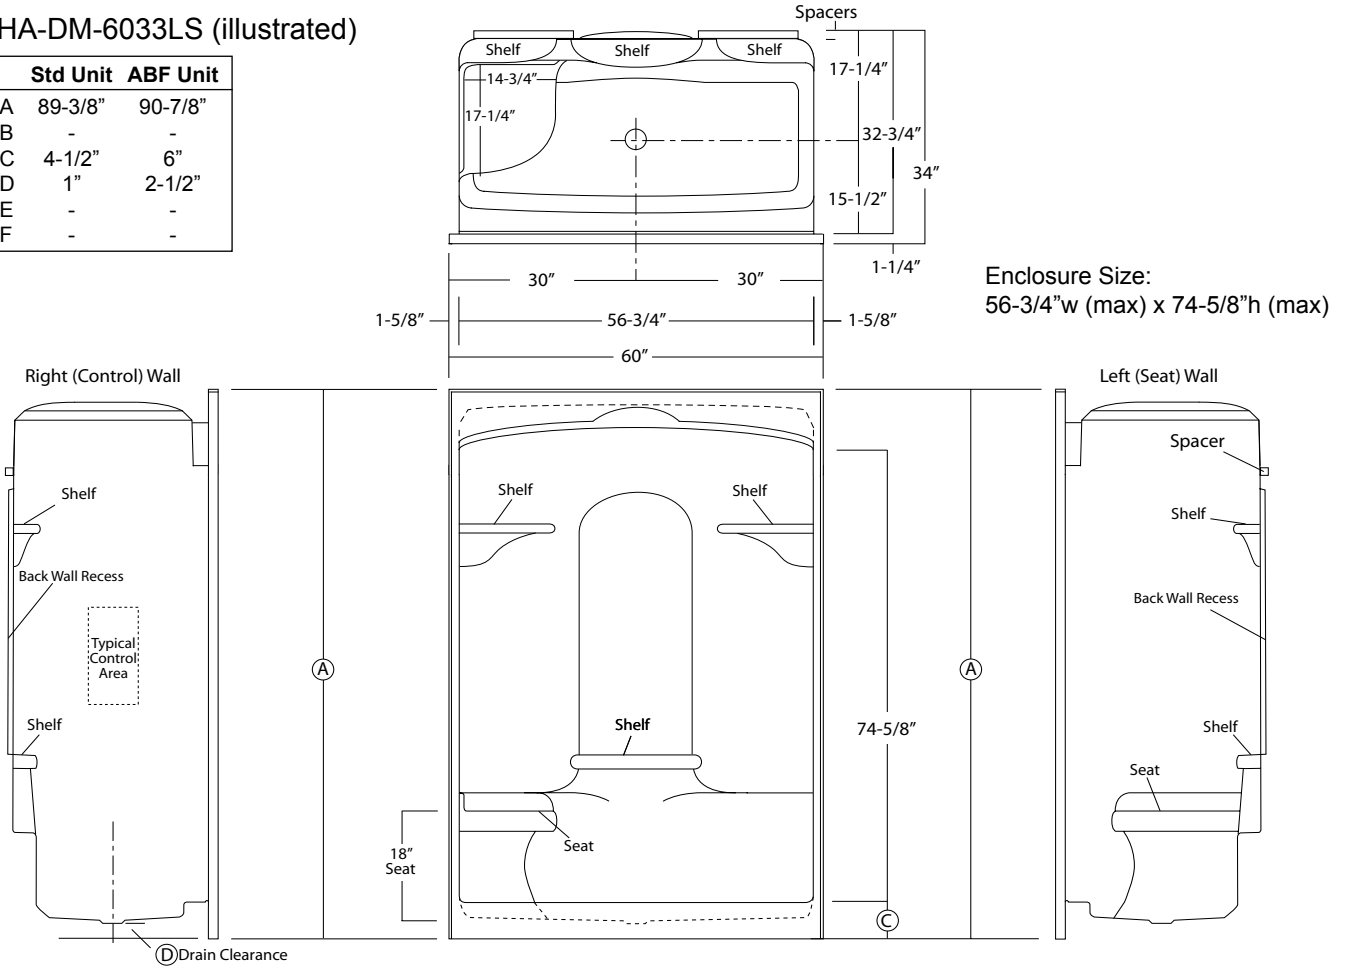

**ACRYLLUS SERIES
'INTEGRAL DOME'
SHOWER STALL**

Oasis

60-INCH MODEL

SHA-DM-6033RS (right seat)

SHA-DM-6033LS (left seat)

Rough-In Dimen.

60" wide x 34" deep x 89-3/8" high (w/ 4-1/2" dam)

Finished Dimen.

60" wide x 32-3/4" deep x 89-3/8" high (w/ 4-1/2" dam)

Unit Features

- One - Piece Fiberglass Composite Construction
- Vacuum Formed Acrylic Surface
- 3-3/8" Dia. Center Drain (see reverse side for location)
- Integral Unit Dome (cap)
- Gelcoat Style Mounting Flanges
- Single, Ergonomic Right or Left Hand Seat
- Low Profile Dam (standard)
- Generous, Multi-Level Back Wall Shelving
- Balsa Wood Core Floor Structure

Order No.: SHA-DM-6033RS (RH seat / 4-1/2" dam)
 SHA-DM-6033LS (LH seat / 4-1/2" dam)

SHA-DM-6033RS ABF (RH seat / 6" dam)
 SHA-DM-6033LS ABF (LH seat / 6" dam)

60" x 32-3/4", one-piece vacuum formed acrylic shower stall with integral unit cap, right or left hand countoured seat, multi-level back wall shelving, gelcoat style mounting flanges, 4-1/2" low profile dam (1" drain clearance), wall surround, and center drain.

SHA-DM-6033LS (illustrated)

	Std Unit	ABF Unit
A	89-3/8"	90-7/8"
B	-	-
C	4-1/2"	6"
D	1"	2-1/2"
E	-	-
F	-	-

Enclosure Size:
 56-3/4" w (max) x 74-5/8" h (max)

Photographic images may include optional components and appear different than actual product.
 Dimensions shown are maximum. Due to the nature of the materials involved, actual unit dimensions can vary (tolerances: +/- 1/8 inch)
 Oasis reserves the right to modify or discontinue product and/or associated equipment without prior written or verbal notification or obligation.