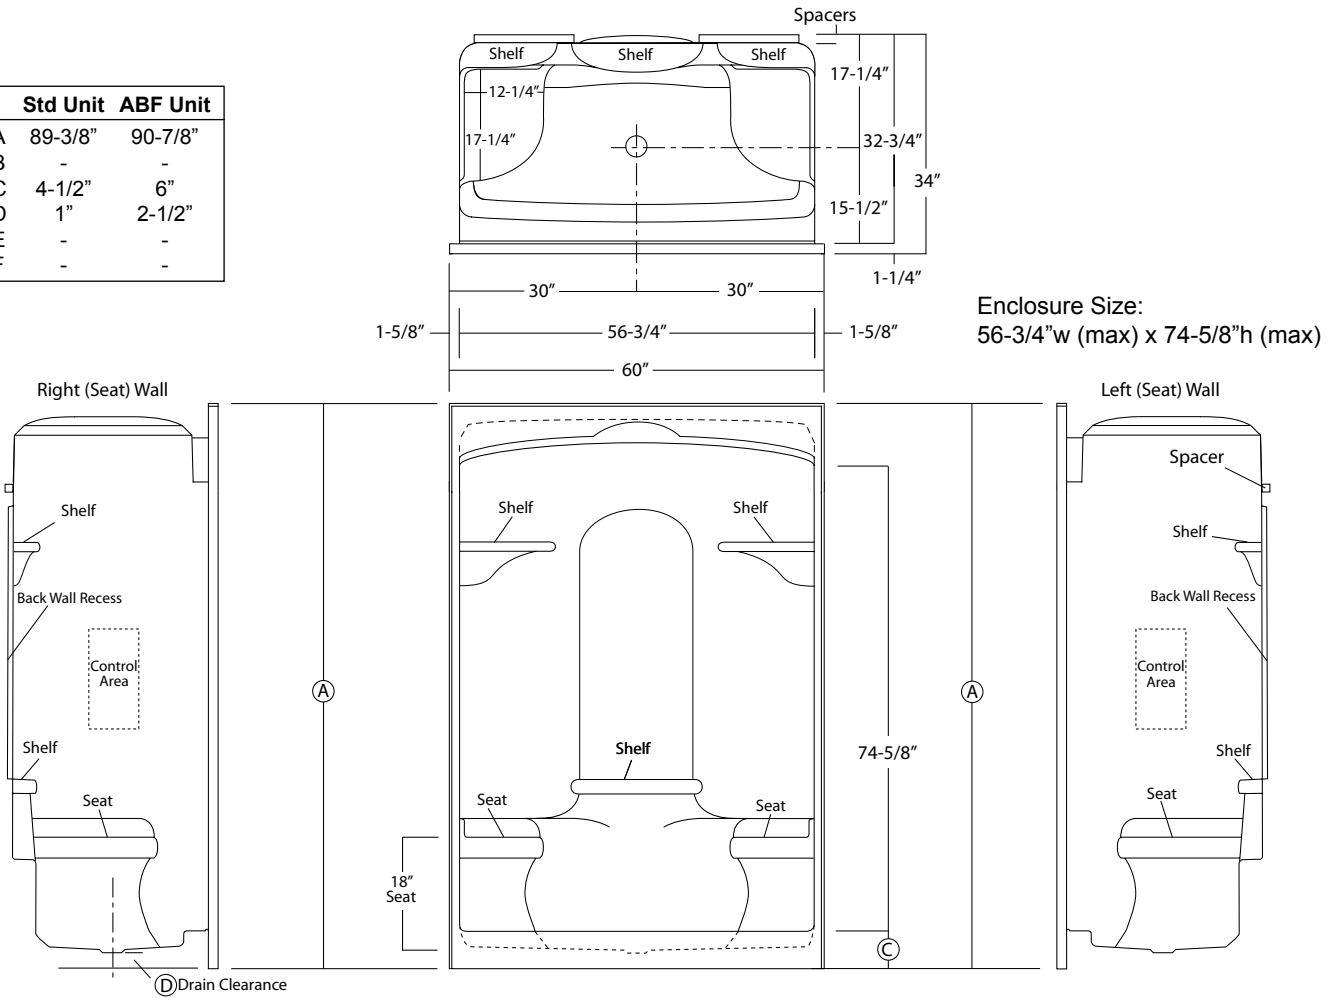

Order No.: SHA-DM-6033DS (dual seat / 4-1/2" dam)

SHA-DM-6033DS ABF (dual seat / 6" dam)

60" x 32-3/4", one-piece vacuum formed acrylic shower stall with integral unit cap, dual countoured seats, multi-level back wall shelving, gelcoat style mounting flanges, 4-1/2" low profile dam (1" drain clearance), wall surround, and center drain.

	Std Unit	ABF Unit
A	89-3/8"	90-7/8"
B	-	-
C	4-1/2"	6"
D	1"	2-1/2"
E	-	-
F	-	-

Photographic images may include optional components and appear different than actual product.
Dimensions shown are maximum. Due to the nature of the materials involved, actual unit dimensions can vary (tolerances: +/-1/8 inch)
Oasis reserves the right to modify or discontinue product and/or associated equipment without prior written or verbal notification or obligation.