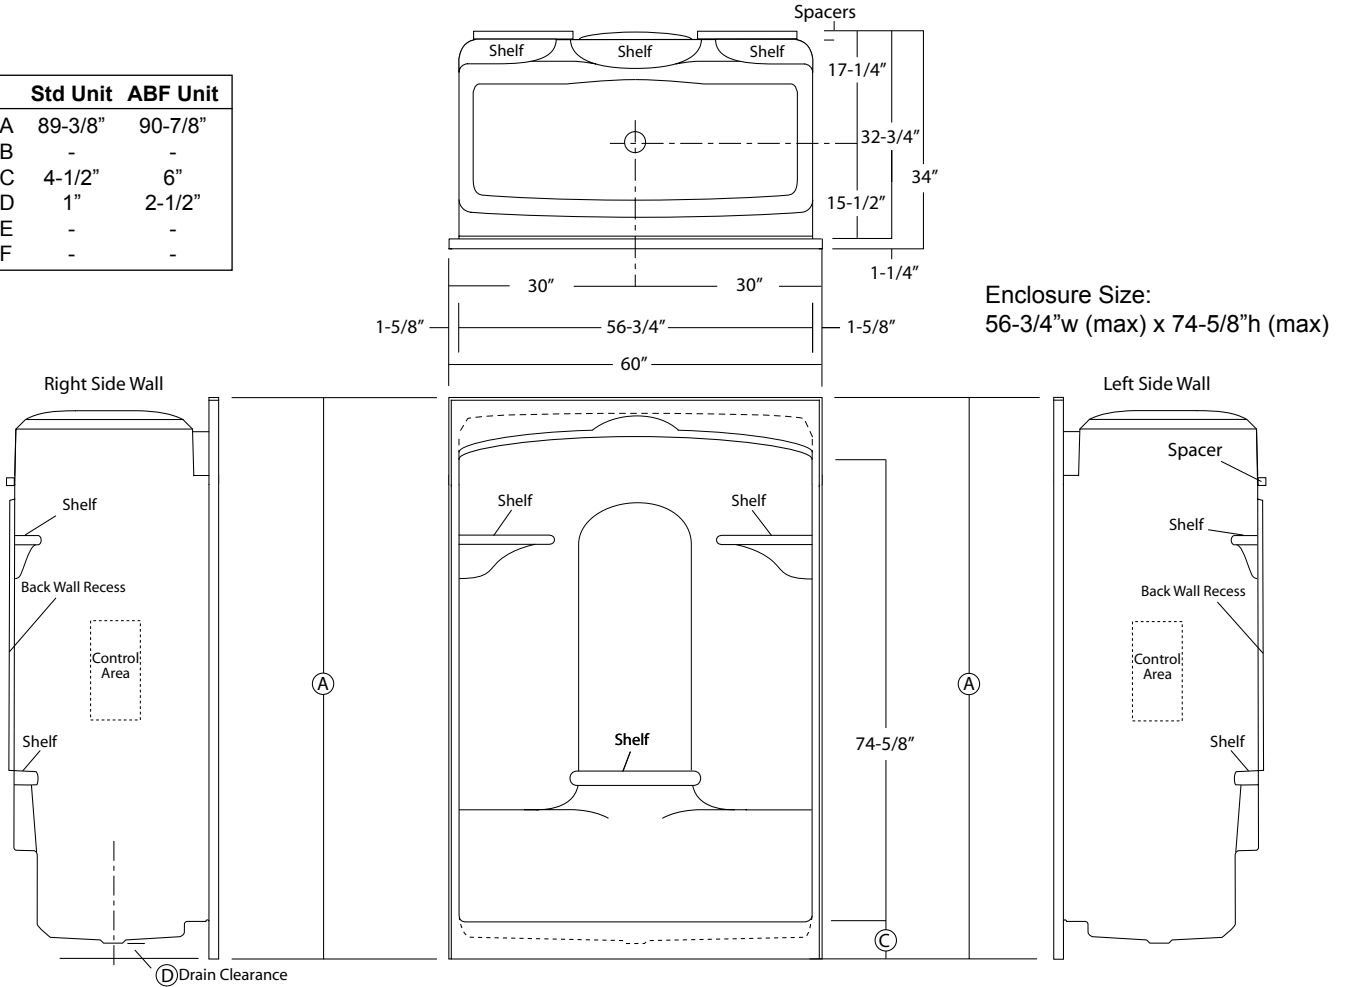

Order No.: SHA-DM-6033 (no seat / 4-1/2" dam)

SHA-DM-6033 ABF (no seat / 6" dam)

60" x 32-3/4", one-piece vacuum formed acrylic shower stall with integral unit cap, multi-level back wall shelving, gelcoat style mounting flanges, 4-1/2" low profile dam (1" drain clearance), wall surround, and center drain.

	Std Unit	ABF Unit
A	89-3/8"	90-7/8"
B	-	-
C	4-1/2"	6"
D	1"	2-1/2"
E	-	-
F	-	-

Photographic images may include optional components and appear different than actual product.
Dimensions shown are maximum. Due to the nature of the materials involved, actual unit dimensions can vary (tolerances: +/- 1/8 inch)
Oasis reserves the right to modify or discontinue product and/or associated equipment without prior written or verbal notification or obligation.