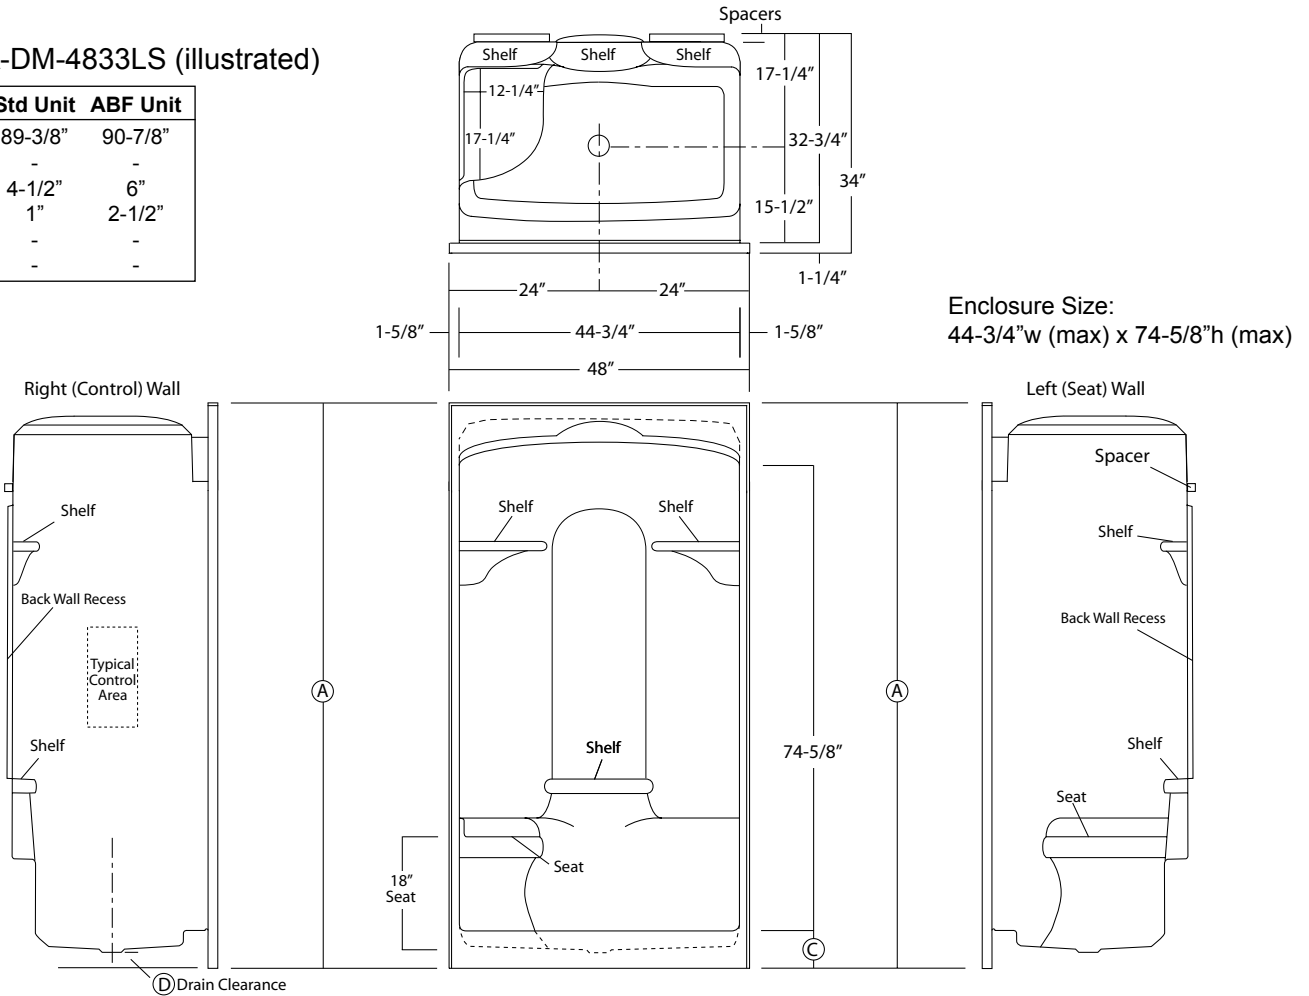

ACRYLLUS SERIES
'INTEGRAL DOME'
SHOWER STALL

Oasis®

48-INCH MODEL

SHA-DM-4833RS (right seat)

SHA-DM-4833LS (left seat)

Rough-In Dimen.

48" wide x 34" deep x 89-3/8" high (w/ 4-1/2" dam)

Finished Dimen.

48" wide x 32-3/4" deep x 89-3/8" high (w/ 4-1/2" dam)

Unit Features

- One - Piece Fiberglass Composite Construction
- Vacuum Formed Acrylic Surface
- 3-3/8" Dia. Center Drain (see reverse side for location)
- Integral Unit Dome (cap)
- Gelcoat Style Mounting Flanges
- Single, Ergonomic Right or Left Hand Seat
- Low Profile Dam (standard)
- Generous, Multi-Level Back Wall Shelving
- Balsa Wood Core Floor Structure

Order No.: SHA-DM-4833RS (RH seat / 4-1/2" dam)
 SHA-DM-4833LS (LH seat / 4-1/2" dam)

SHA-DM-4833RS ABF (RH seat / 6" dam)
 SHA-DM-4833LS ABF (LH seat / 6" dam)

48" x 32-3/4", one-piece vacuum formed acrylic shower stall with integral unit cap, right or left hand countoured seat, multi-level back wall shelving, gelcoat style mounting flanges, 4-1/2" low profile dam (1" drain clearance), wall surround, and center drain.

SHA-DM-4833LS (illustrated)

	Std Unit	ABF Unit
A	89-3/8"	90-7/8"
B	-	-
C	4-1/2"	6"
D	1"	2-1/2"
E	-	-
F	-	-

Enclosure Size:
 44-3/4"w (max) x 74-5/8"h (max)

Photographic images may include optional components and appear different than actual product.
 Dimensions shown are maximum. Due to the nature of the materials involved, actual unit dimensions can vary (tolerances: +/- 1/8 inch)
 Oasis reserves the right to modify or discontinue product and/or associated equipment without prior written or verbal notification or obligation.