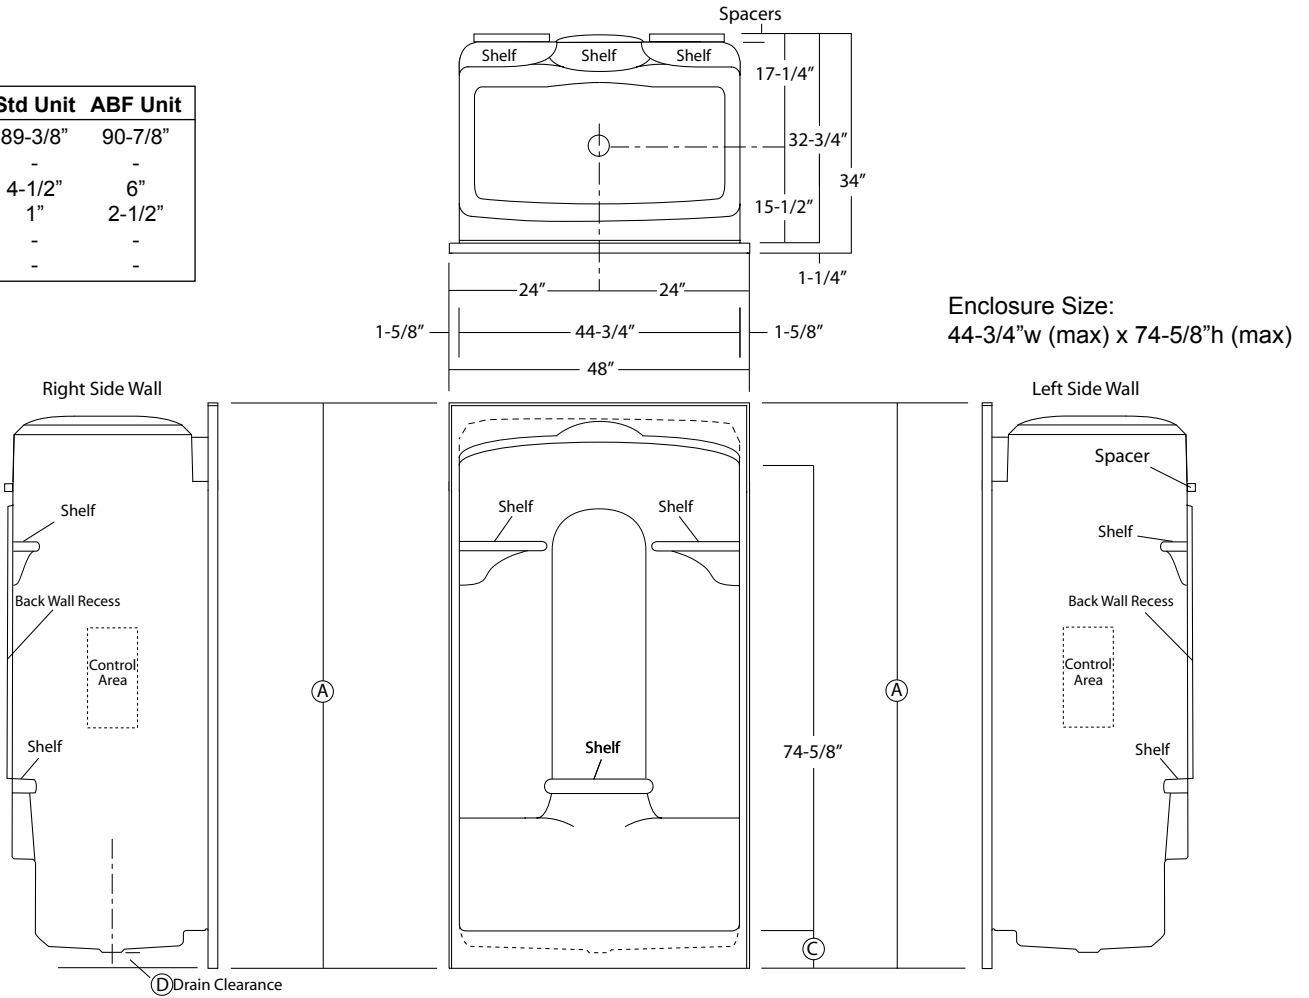

Order No.: SHA-DM-4833 (no seat / 4-1/2" dam)

SHA-DM-4833 ABF (no seat / 6" dam)

48" x 32-3/4", one-piece vacuum formed acrylic shower stall with integral unit cap, multi-level back wall shelving, gelcoat style mounting flanges, 4-1/2" low profile dam (1" drain clearance), wall surround, and center drain.

	Std Unit	ABF Unit
A	89-3/8"	90-7/8"
B	-	-
C	4-1/2"	6"
D	1"	2-1/2"
E	-	-
F	-	-

Photographic images may include optional components and appear different than actual product.
Dimensions shown are maximum. Due to the nature of the materials involved, actual unit dimensions can vary (tolerances: +/- 1/8 inch)
Oasis reserves the right to modify or discontinue product and/or associated equipment without prior written or verbal notification or obligation.