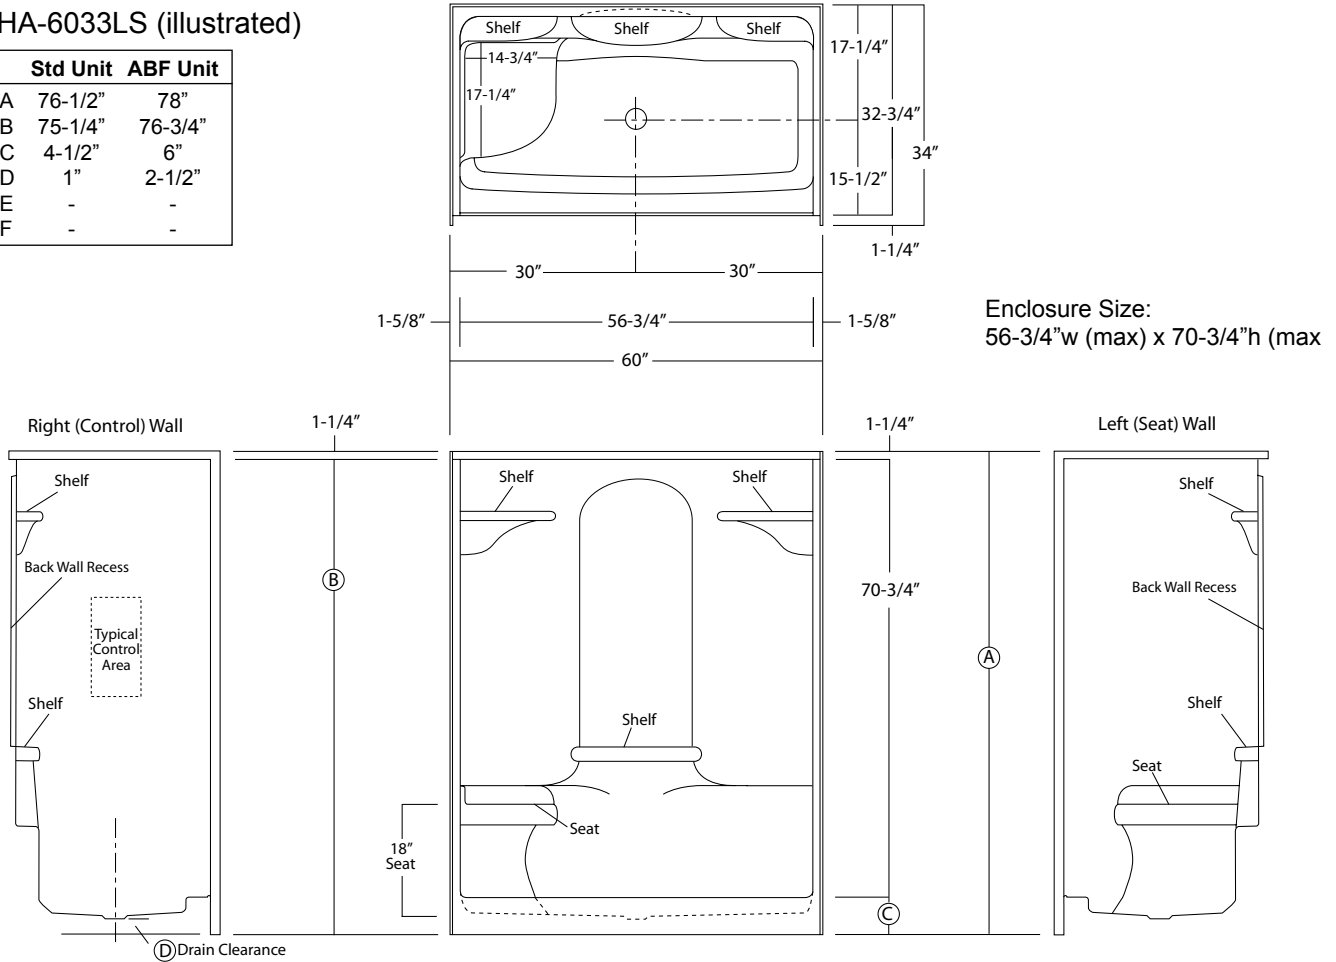

**ACRYLLUS SERIES  
'OPEN TOP'  
SHOWER STALL**

**Oasis**

60-INCH MODEL

**SHA-6033RS** (right seat)

**SHA-6033LS** (left seat)

Rough-In Dimen.

60" wide x 34" deep x 76-1/2" high (w/ 4-1/2" dam)

Finished Dimen.

60" wide x 32-3/4" deep x 75-1/4" high (w/ 4-1/2" dam)

Unit Features

- One - Piece Fiberglass Composite Construction
- Vacuum Formed Acrylic Surface
- 3-3/8" Dia. Center Drain (see reverse side for location)
- Gelcoat Style Mounting Flanges
- Single, Ergonomic Right or Left Hand Seat
- Low Profile Dam (standard)
- Generous, Multi-Level Back Wall Shelving
- Balsa Wood Core Floor Structure

Order No.: SHA-6033RS (RH seat / 4-1/2" dam)  
 SHA-6033LS (LH seat / 4-1/2" dam)

SHA-6033RS ABF (RH seat / 6" dam)  
 SHA-6033LS ABF (LH seat / 6" dam)

60" x 32-3/4", one-piece vacuum formed open top acrylic shower stall with right or left hand countoured seat, multi-level back wall shelving, gelcoat style mounting flanges, 4-1/2" low profile dam (1" drain clearance), wall surround, and center drain.

### SHA-6033LS (illustrated)

	Std Unit	ABF Unit
A	76-1/2"	78"
B	75-1/4"	76-3/4"
C	4-1/2"	6"
D	1"	2-1/2"
E	-	-
F	-	-

Photographic images may include optional components and appear different than actual product.  
 Dimensions shown are maximum. Due to the nature of the materials involved, actual unit dimensions can vary (tolerances: +/-1/8 inch)  
 Oasis reserves the right to modify or discontinue product and/or associated equipment without prior written or verbal notification or obligation.