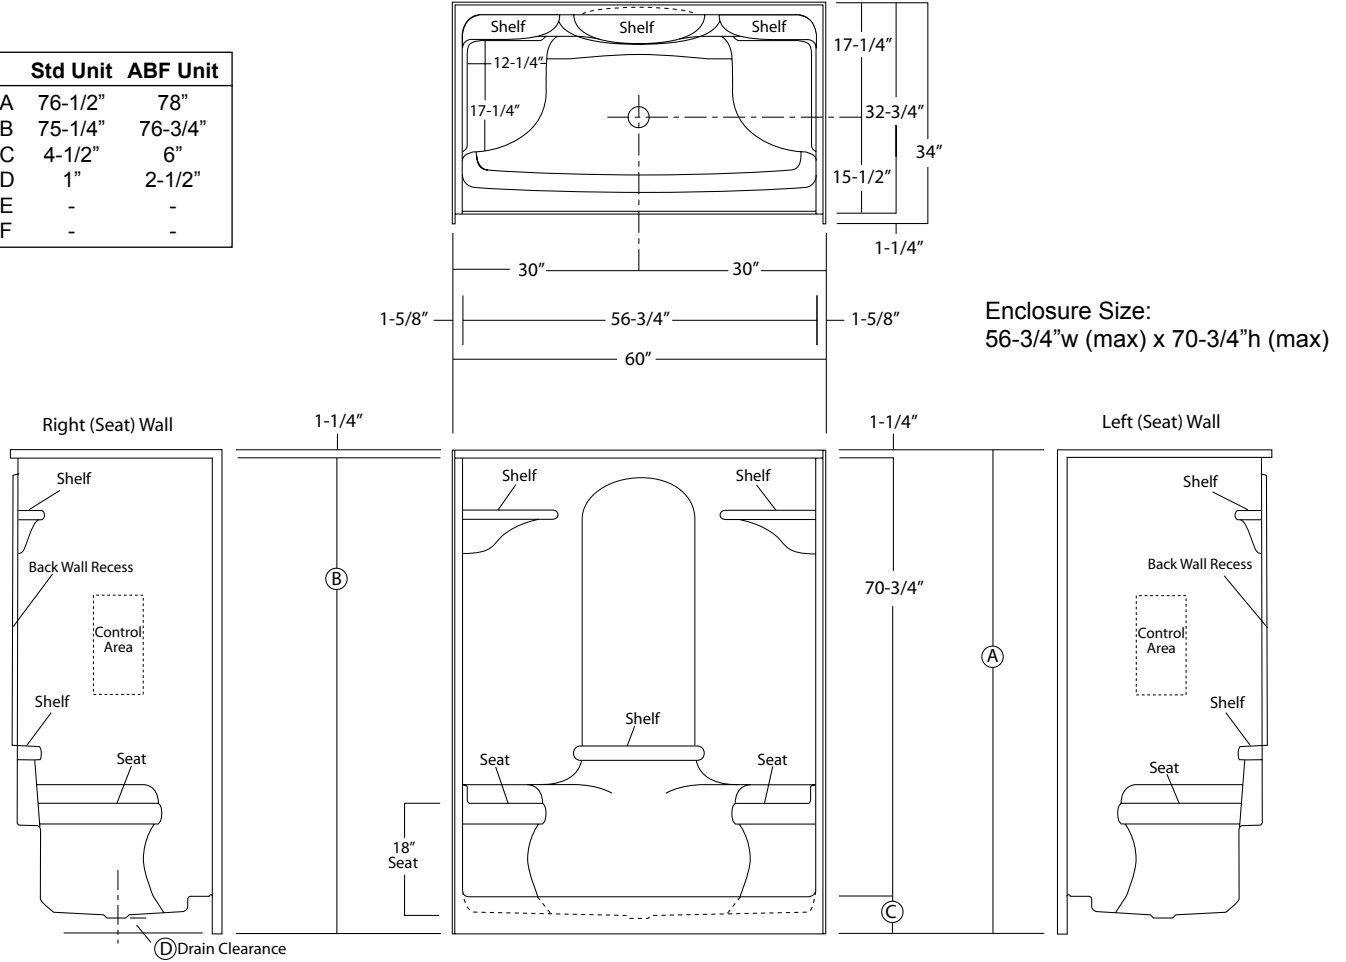

ACRYLLUS SERIES
'OPEN TOP'
SHOWER STALL

Oasis®

60-INCH MODEL

SHA-6033DS (dual seat)

Rough-In Dimen.

60" wide x 34" deep x 76-1/2" high (w/ 4-1/2" dam)

Finished Dimen.

60" wide x 32-3/4" deep x 75-1/4" high (w/ 4-1/2" dam)

Unit Features

- One - Piece Fiberglass Composite Construction
- Vacuum Formed Acrylic Surface
- 3-3/8" Dia. Center Drain (see reverse side for location)
- Gelcoat Style Mounting Flanges
- Dual, Ergonomic Seating
- Low Profile Dam (standard)
- Generous, Multi-Level Back Wall Shelving
- Balsa Wood Core Floor Structure

Order No.: SHA-6033DS (dual seat / 4-1/2" dam)

SHA-6033DS ABF (dual seat / 6" dam)

60" x 32-3/4", one-piece vacuum formed open top acrylic shower stall with dual countoured seats, multi-level back wall shelving, gelcoat style mounting flanges, 4-1/2" low profile dam (1" drain clearance), wall surround, and center drain.

	Std Unit	ABF Unit
A	76-1/2"	78"
B	75-1/4"	76-3/4"
C	4-1/2"	6"
D	1"	2-1/2"
E	-	-
F	-	-

Photographic images may include optional components and appear different than actual product.
 Dimensions shown are maximum. Due to the nature of the materials involved, actual unit dimensions can vary (tolerances: +/-1/8 inch)
 Oasis reserves the right to modify or discontinue product and/or associated equipment without prior written or verbal notification or obligation.