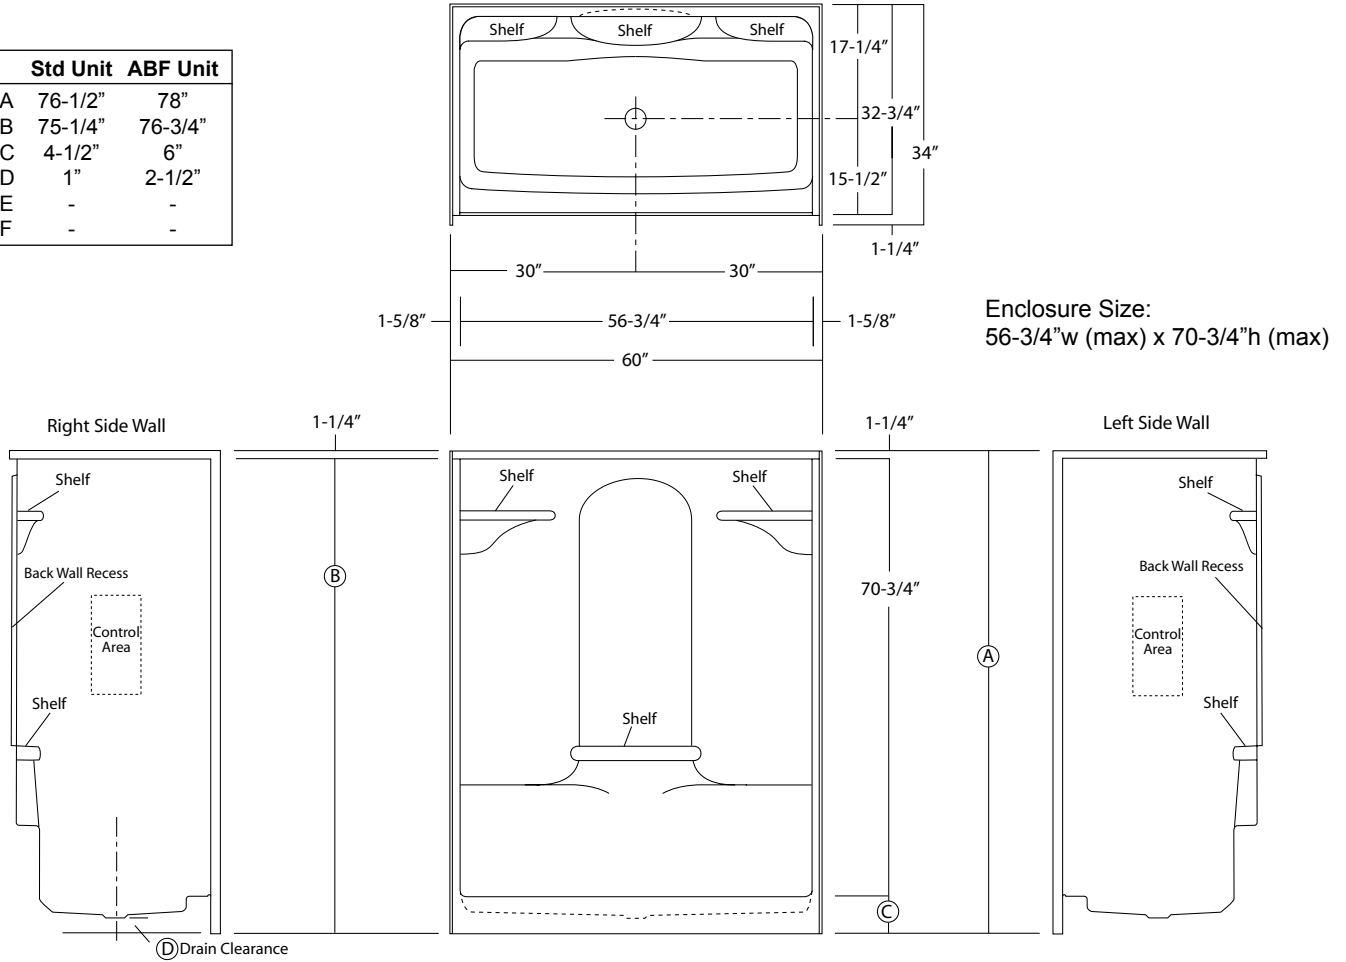

Order No.: SHA-6033 (no seat / 4-1/2" dam)

SHA-6033 ABF (no seat / 6" dam)

60" x 32-3/4", one-piece vacuum formed open top acrylic shower stall with multi-level back wall shelving, gelcoat style mounting flanges, 4-1/2" low profile dam (1" drain clearance), wall surround, and center drain.

	Std Unit	ABF Unit
A	76-1/2"	78"
B	75-1/4"	76-3/4"
C	4-1/2"	6"
D	1"	2-1/2"
E	-	-
F	-	-

Photographic images may include optional components and appear different than actual product.
Dimensions shown are maximum. Due to the nature of the materials involved, actual unit dimensions can vary (tolerances: +/-1/8 inch)
Oasis reserves the right to modify or discontinue product and/or associated equipment without prior written or verbal notification or obligation.