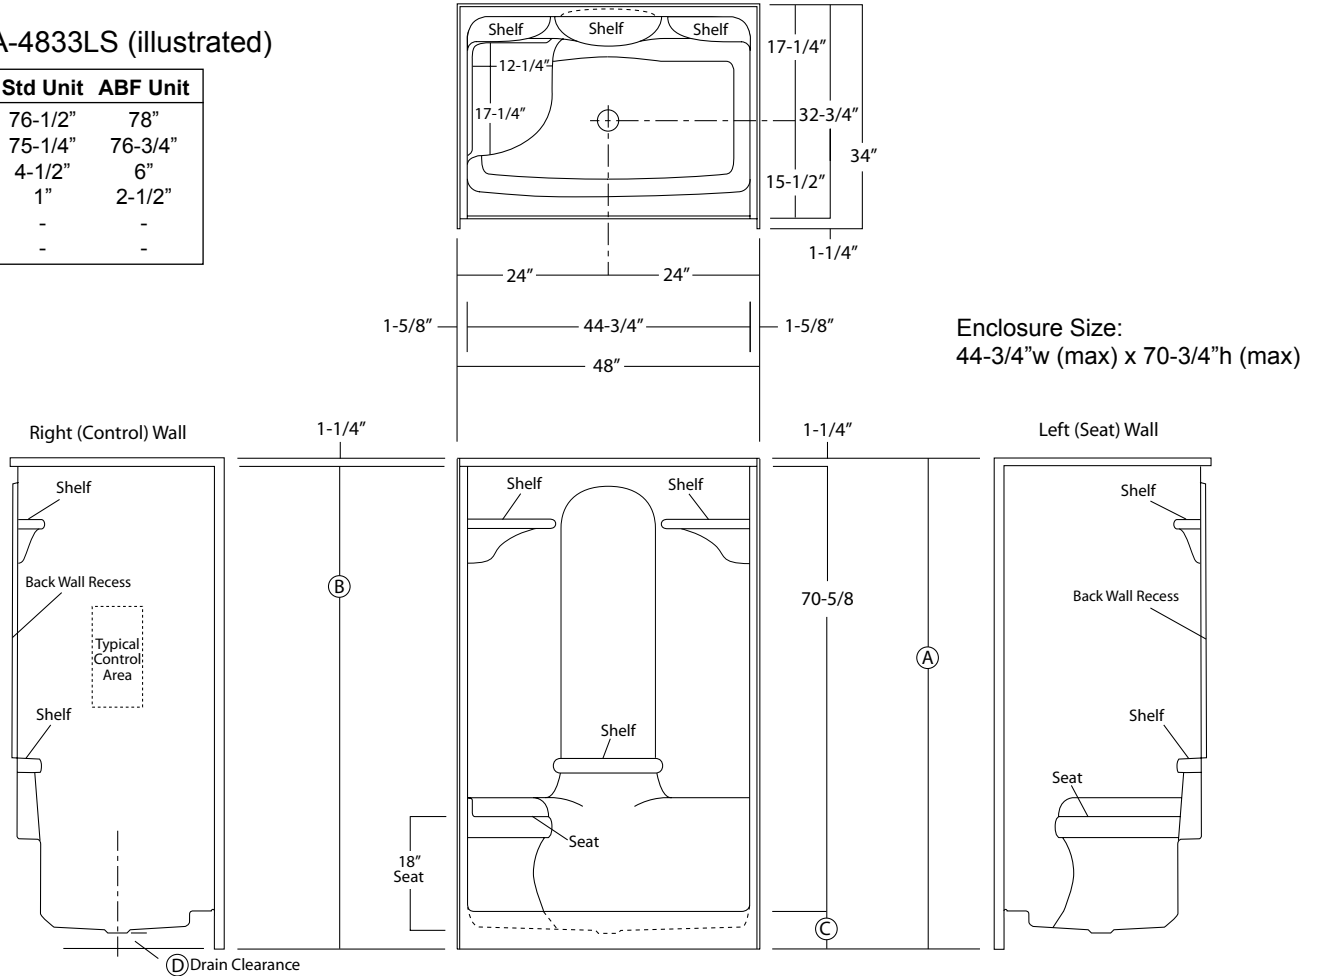

**ACRYLLUS SERIES  
'OPEN TOP'  
SHOWER STALL**

**Oasis**

48-INCH MODEL

**SHA-4833RS** (right seat)

**SHA-4833LS** (left seat)

Rough-In Dimen.

48" wide x 34" deep x 76-1/2" high (w/ 4-1/2" dam)

Finished Dimen.

48" wide x 32-3/4" deep x 75-1/4" high (w/ 4-1/2" dam)

Unit Features

- One - Piece Fiberglass Composite Construction
- Vacuum Formed Acrylic Surface
- 3-3/8" Dia. Center Drain (see reverse side for location)
- Gelcoat Style Mounting Flanges
- Single, Ergonomic Right or Left Hand Seat
- Low Profile Dam (standard)
- Generous, Multi-Level Back Wall Shelving
- Balsa Wood Core Floor Structure

Order No.: SHA-4833RS (RH seat / 4-1/2" dam)  
 SHA-4833LS (LH seat / 4-1/2" dam)

SHA-4833RS ABF (RH seat / 6" dam)  
 SHA-4833LS ABF (LH seat / 6" dam)

48" x 32-3/4", one-piece vacuum formed open top acrylic shower stall with right or left hand countoured seat, multi-level back wall shelving, gelcoat style mounting flanges, 4-1/2" low profile dam (1" drain clearance), wall surround, and center drain.

### SHA-4833LS (illustrated)

	Std Unit	ABF Unit
A	76-1/2"	78"
B	75-1/4"	76-3/4"
C	4-1/2"	6"
D	1"	2-1/2"
E	-	-
F	-	-

Photographic images may include optional components and appear different than actual product.  
 Dimensions shown are maximum. Due to the nature of the materials involved, actual unit dimensions can vary (tolerances: +/-1/8 inch)  
 Oasis reserves the right to modify or discontinue product and/or associated equipment without prior written or verbal notification or obligation.