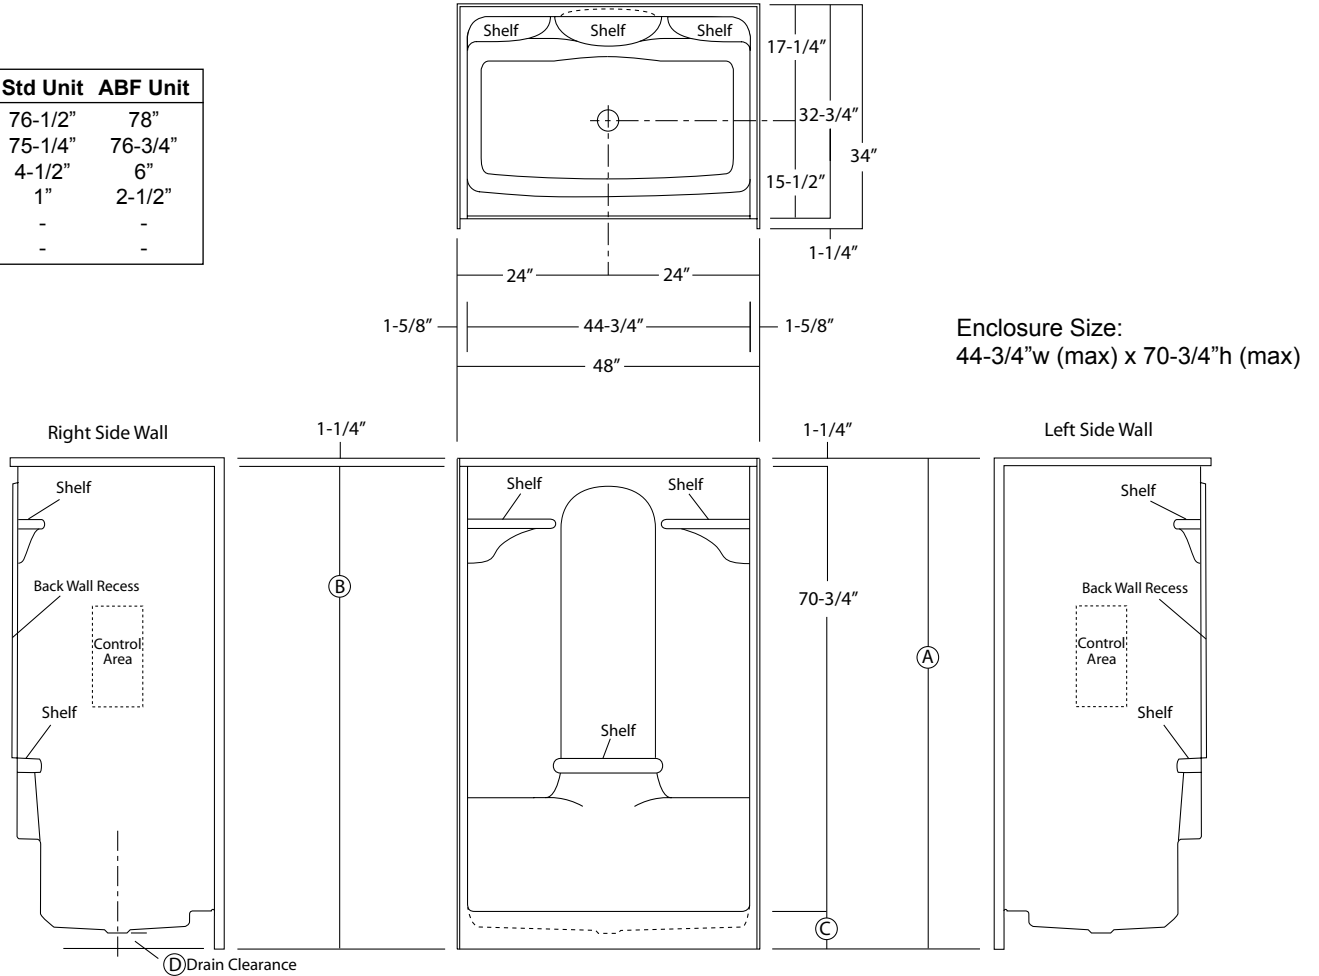

ACRYLLUS SERIES
'OPEN TOP'
SHOWER STALL

Oasis®

48-INCH MODEL

SHA-4833

Rough-In Dimen.

48" wide x 34" deep x 76-1/2" high (w/ 4-1/2" dam)

Finished Dimen.

48" wide x 32-3/4" deep x 75-1/4" high (w/ 4-1/2" dam)

Unit Features

Home Innovation
LAB CERTIFIED™

- One - Piece Fiberglass Composite Construction
- Vacuum Formed Acrylic Surface
- 3-3/8" Dia. Center Drain (see reverse side for location)
- Gelcoat Style Mounting Flanges
- Low Profile Dam (standard)
- Generous, Multi-Level Back Wall Shelving
- Balsa Wood Core Floor Structure

Special Notes

- Optional ABF Model (provides 2-1/2-inches of drain clearance)
- Factory Applied Bar Packages Available
- Single Seat Version Available
- Domed Versions Available
- Available Only In White (WHT) & Biscuit (BSC) Colors

	Std Unit	ABF Unit
A	76-1/2"	78"
B	75-1/4"	76-3/4"
C	4-1/2"	6"
D	1"	2-1/2"
E	-	-
F	-	-

Enclosure Size:
44-3/4"w (max) x 70-3/4"h (max)

Photographic images may include optional components and appear different than actual product.
Dimensions shown are maximum. Due to the nature of the materials involved, actual unit dimensions can vary (tolerances: +/-1/8 inch)
Oasis reserves the right to modify or discontinue product and/or associated equipment without prior written or verbal notification or obligation.