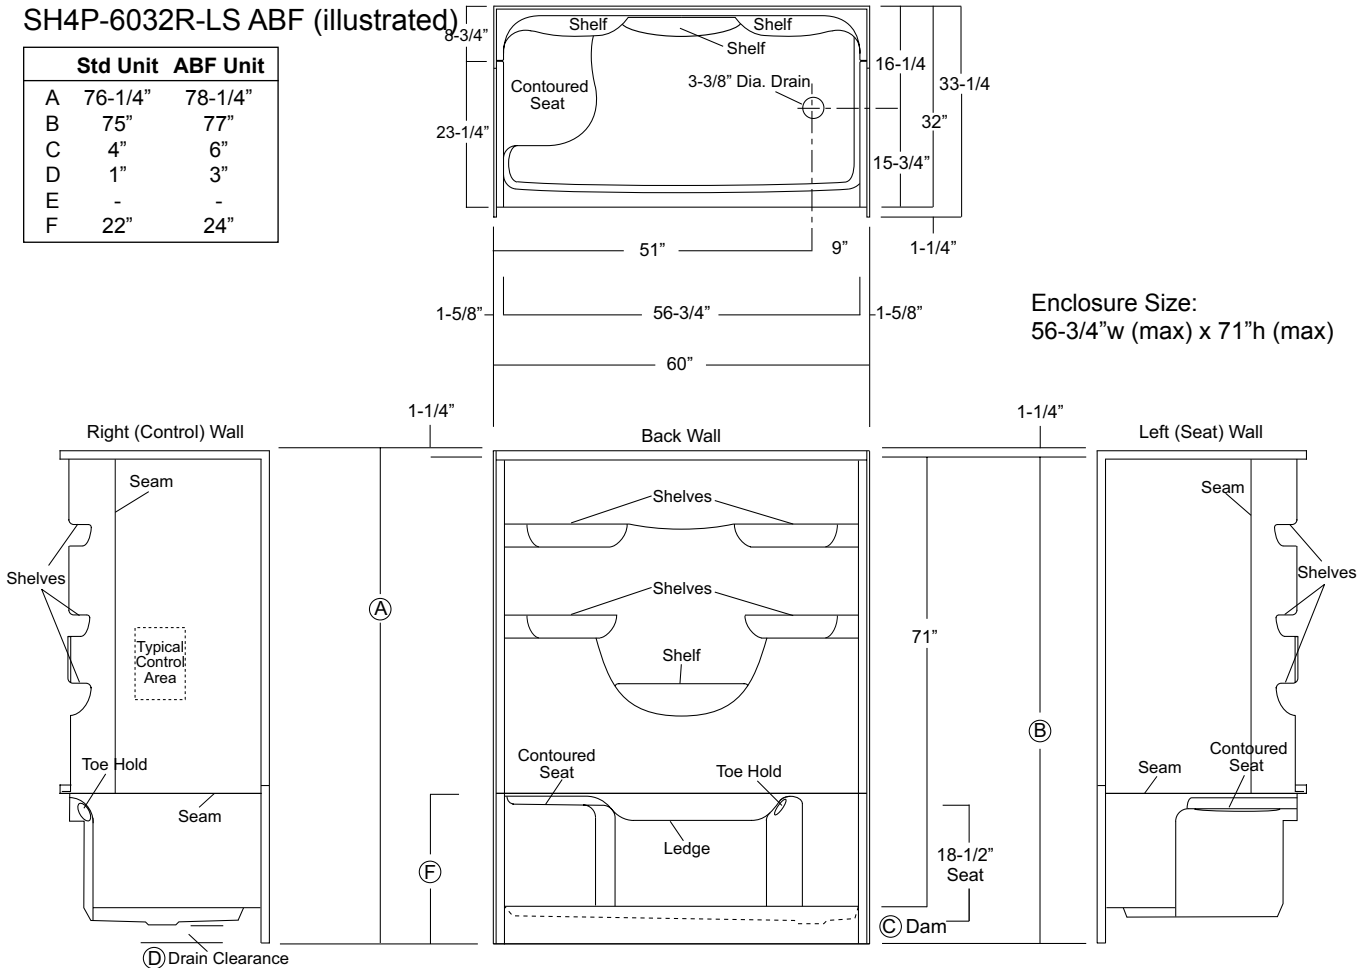

Order No.: SH4P-6032R-LS (RH drain-LH seat / 4" dam)
SH4P-6032L-RS (LH drain-RH seat / 4" dam)
4P-6032 Walls (fits all 4-piece 60"x 32" bottoms)

Order No.: SH4P-6032R-LS ABF (RH drain-LH seat / 6" dam)
SH4P-6032L-RS ABF (LH drain-RH seat / 6" dam)

60" x 32", 4-piece gelcoated fiberglass shower with 'QuikClic', front installation, 4" low profile dam (1" drain clearance)
multi-level back wall shelves, integrated toe hold/shaving rest, molded end seat, and drain on end indicated.

SH4P-6032R-LS ABF (illustrated)

	Std Unit	ABF Unit
A	76-1/4"	78-1/4"
B	75"	77"
C	4"	6"
D	1"	3"
E	-	-
F	22"	24"

Photographic images may include optional components and appear different than actual product.
Dimensions shown are maximum. Due to the nature of the materials involved, actual unit dimensions can vary (tolerances: +/-1/8 inch)
Oasis reserves the right to modify or discontinue product and/or associated equipment without prior written or verbal notification or obligation.