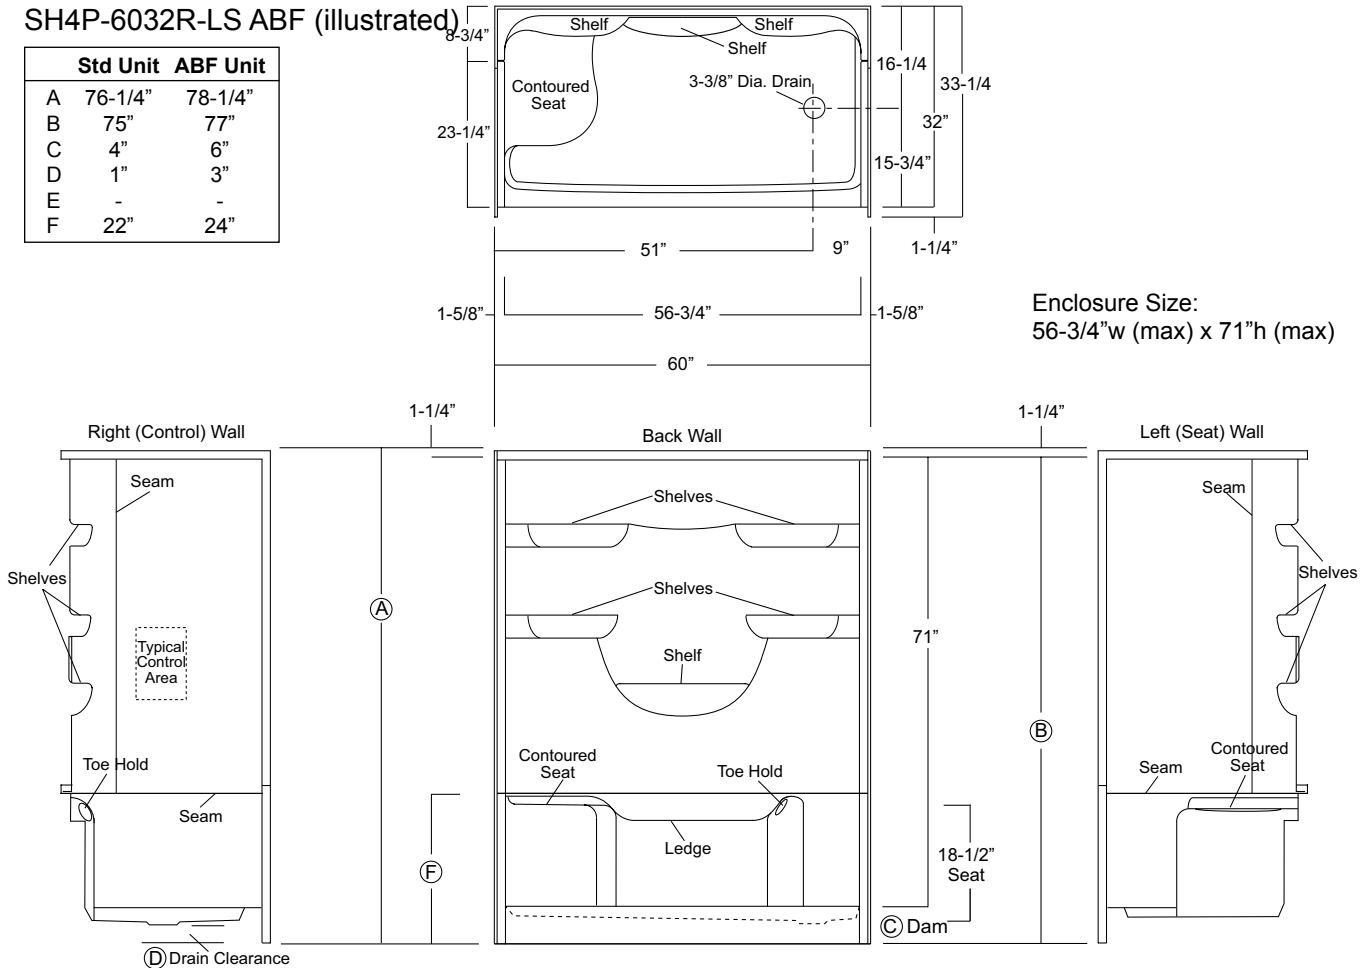

Order No.: SH4P-6032R-LS (RH drain-LH seat / 4" dam)
SH4P-6032L-RS (LH drain-RH seat / 4" dam)

Order No.: SH4P-6032R-LS ABF (RH drain-LH seat / 6" dam)
SH4P-6032L-RS ABF (LH drain-RH seat / 6" dam)

60" x 32", 4-piece gelcoated fiberglass shower with 'QuikClic', front installation, 4" low profile dam (1" drain clearance)
multi-level back wall shelves, integrated toe hold/shaving rest, molded end seat, and drain on end indicated.

SH4P-6032R-LS ABF (illustrated)

	Std Unit	ABF Unit
A	76-1/4"	78-1/4"
B	75"	77"
C	4"	6"
D	1"	3"
E	-	-
F	22"	24"

Enclosure Size:
56-3/4"w (max) x 71"h (max)

Photographic images may include optional components and appear different than actual product.
Dimensions shown are maximum. Due to the nature of the materials involved, actual unit dimensions can vary (tolerances: +/-1/8 inch)
Oasis reserves the right to modify or discontinue product and/or associated equipment without prior written or verbal notification or obligation.