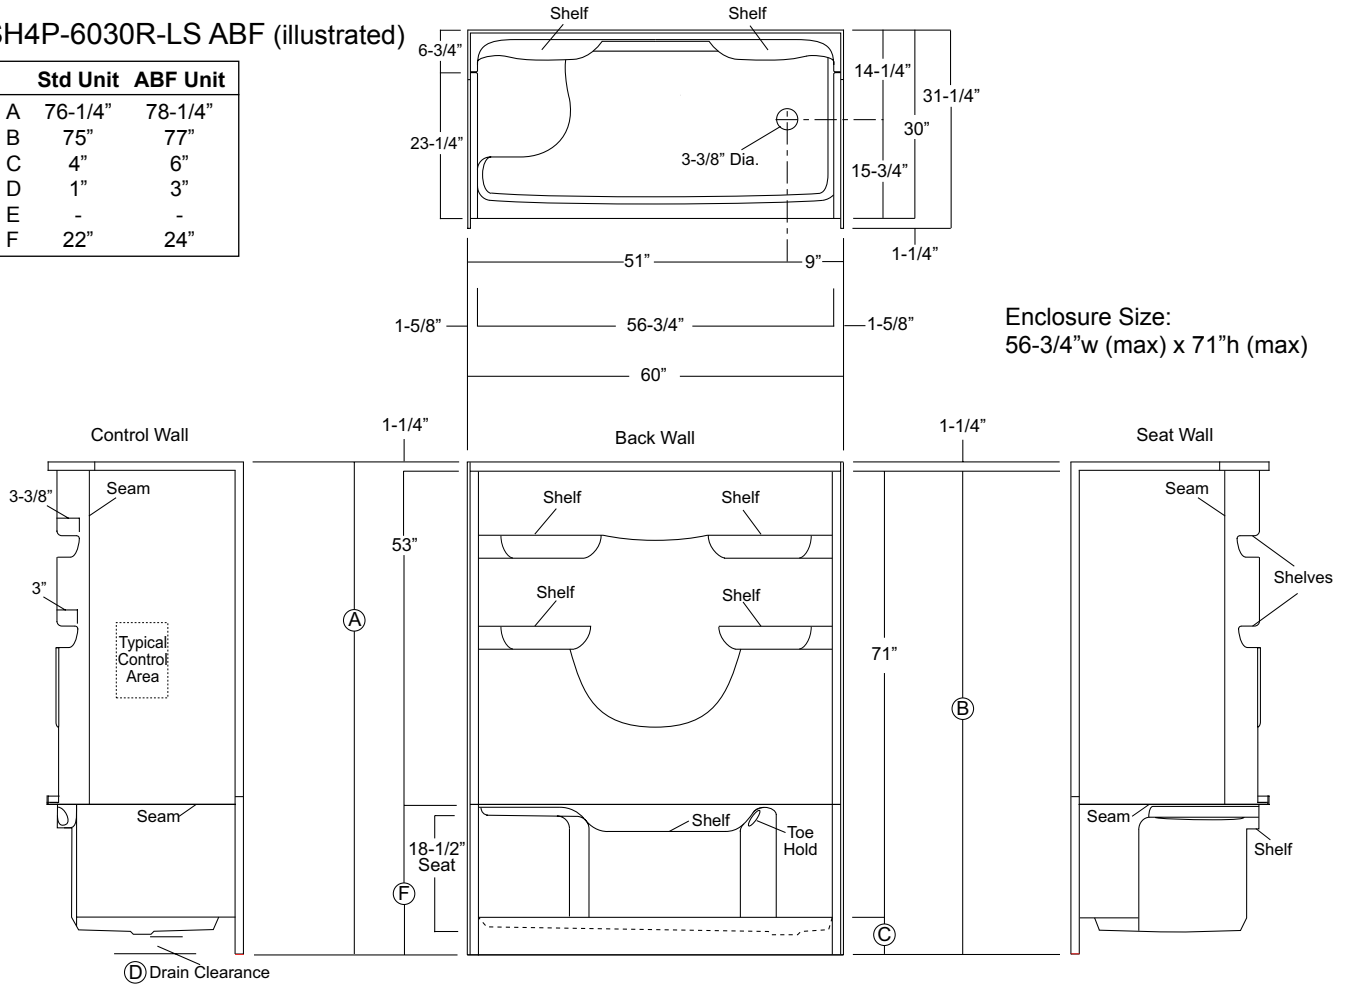

Order No.: SH4P-6030R-LS (RH drain-LH seat / 4" dam)
SH4P-6030L-RS (LH drain-RH seat / 4" dam)

Order No.: SH4P-6030R-LS ABF (RH drain-LH seat / 6" dam)
SH4P-6030L-RS ABF (LH drain-RH seat / 6" dam)

60" x 30", 4-piece gelcoated fiberglass shower with 'QuikClic', front installation, 4" low profile dam (1" drain clearance)
multi-level back wall shelves, integrated toe hold/shaving rest, molded end seat, and drain on end indicated.

SH4P-6030R-LS ABF (illustrated)

	Std Unit	ABF Unit
A	76-1/4"	78-1/4"
B	75"	77"
C	4"	6"
D	1"	3"
E	-	-
F	22"	24"

Photographic images may include optional components and appear different than actual product.
Dimensions shown are maximum. Due to the nature of the materials involved, actual unit dimensions can vary (tolerances: +/-1/8 inch)
Oasis reserves the right to modify or discontinue product and/or associated equipment without prior written or verbal notification or obligation.