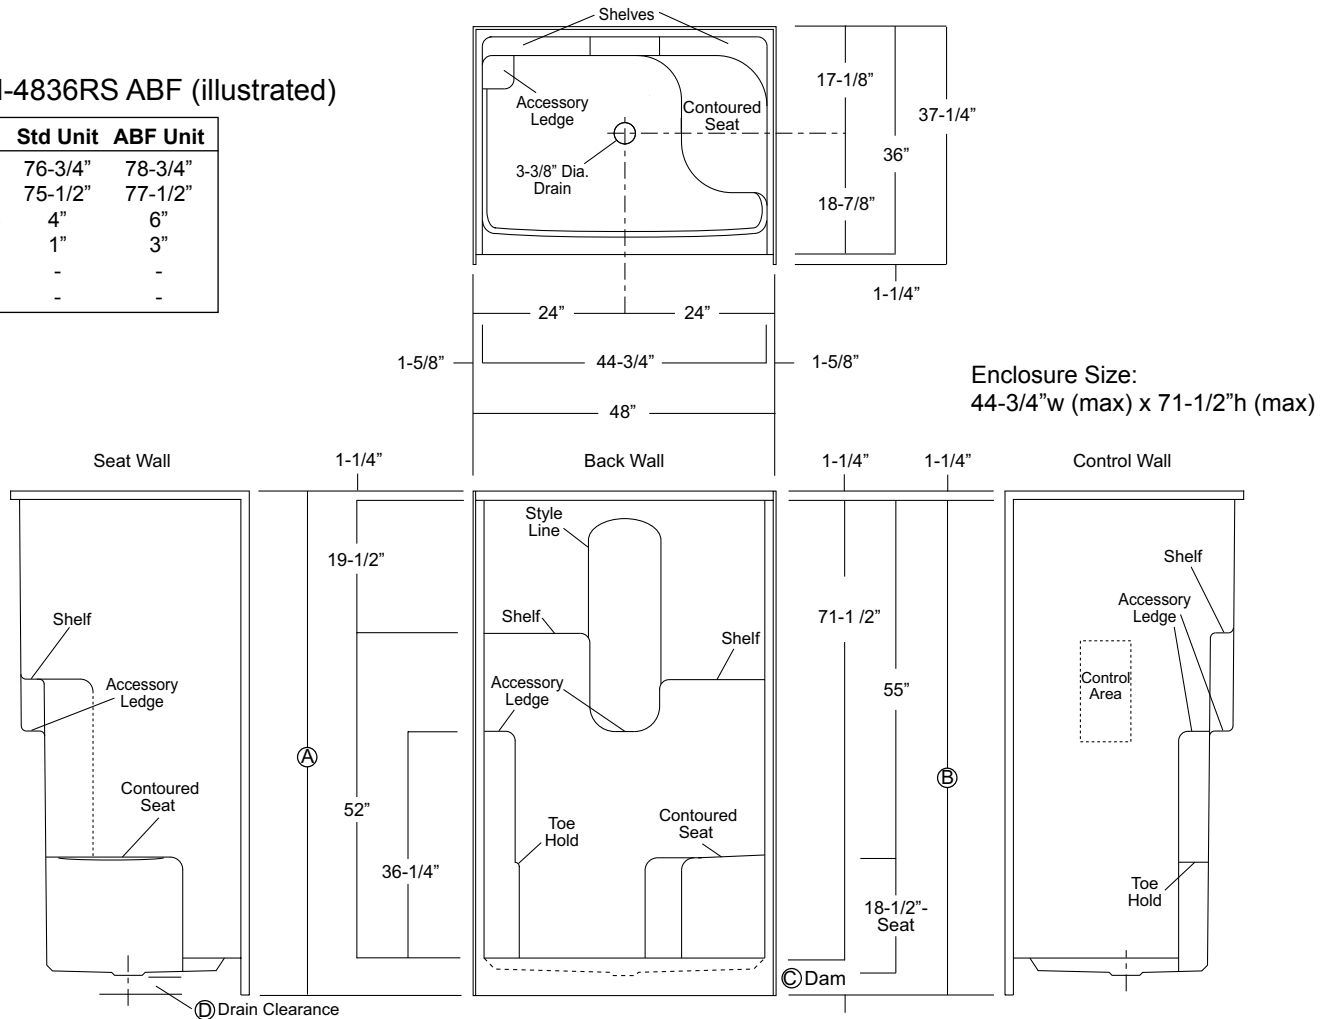

Order No.: SH-4836RS (RH seat / 4" dam)
SH-4836LS (LH seat / 4" dam)

SH-4836RS ABF (RH seat / 6" dam)
SH-4836LS ABF (LH seat / 6" dam)

48" x 36", one-piece gelcoated fiberglass shower stall with a single right hand or left hand contoured corner seat, 4" low profile dam (1" drain clearance), multi-level shelves, corner accessory ledge, wall surround, and center drain.

SH-4836RS ABF (illustrated)

	Std Unit	ABF Unit
A	76-3/4"	78-3/4"
B	75-1/2"	77-1/2"
C	4"	6"
D	1"	3"
E	-	-
F	-	-

Photographic images may include optional components and appear different than actual product.
Dimensions shown are maximum. Due to the nature of the materials involved, actual unit dimensions can vary (tolerances: +/- 1/8 inch)
Oasis reserves the right to modify or discontinue product and/or associated equipment without prior written or verbal notification or obligation.