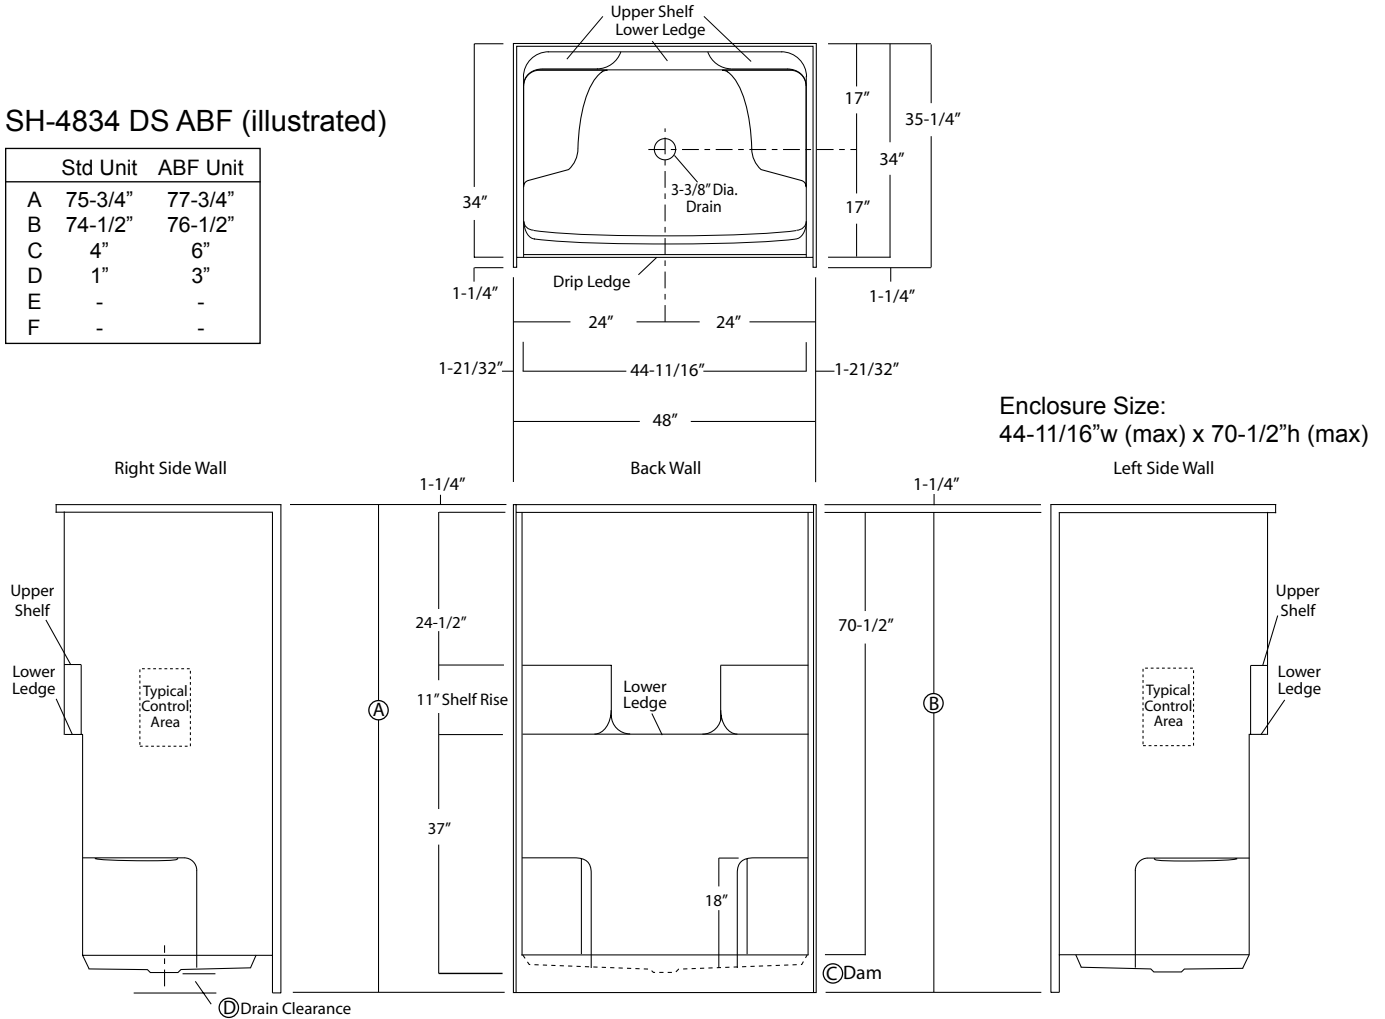

LEGACY SERIES
SHOWER STALL

Oasis

48-INCH MODEL

SH-4834 DS (dual seat)

Rough-In Dimensions

48" wide x 35-1/4" deep x 75-3/4" high (w/ 4-inch dam)

Finished Dimensions

48" wide x 34" deep x 74-1/2" high (w/ 4-inch dam)

Unit Features

- One - Piece Fiberglass Composite Construction
- Sanitary Grade Polyester Gelcoat Surface
- 3-3/8" Dia. Center Drain (see reverse side for location)
- Dual / Contoured Corner Seats
- Elevated Back Wall Shelves
- Flat Wall Design To Accommodate Grab Bar & Seat Applications
- Low Profile Dam (standard)
- Textured Floor Pattern
- Balsa Wood Core Floor Structure

48" x 34", one-piece gelcoated fiberglass shower stall with a 4" low profile dam (1" drain clearance), dual contoured corner seats, dual upper shelves and lower accessory ledge, wall surround, and center drain.

SH-4834 DS ABF (illustrated)

	Std Unit	ABF Unit
A	75-3/4"	77-3/4"
B	74-1/2"	76-1/2"
C	4"	6"
D	1"	3"
E	-	-
F	-	-

Enclosure Size:
44-11/16" w (max) x 70-1/2" h (max)

Photographic images may include optional components and appear different than actual product.
Dimensions shown are maximum. Due to the nature of the materials involved, actual unit dimensions can vary (tolerances: +/- 1/8 inch)
Oasis reserves the right to modify or discontinue product and/or associated equipment without prior written or verbal notification or obligation.