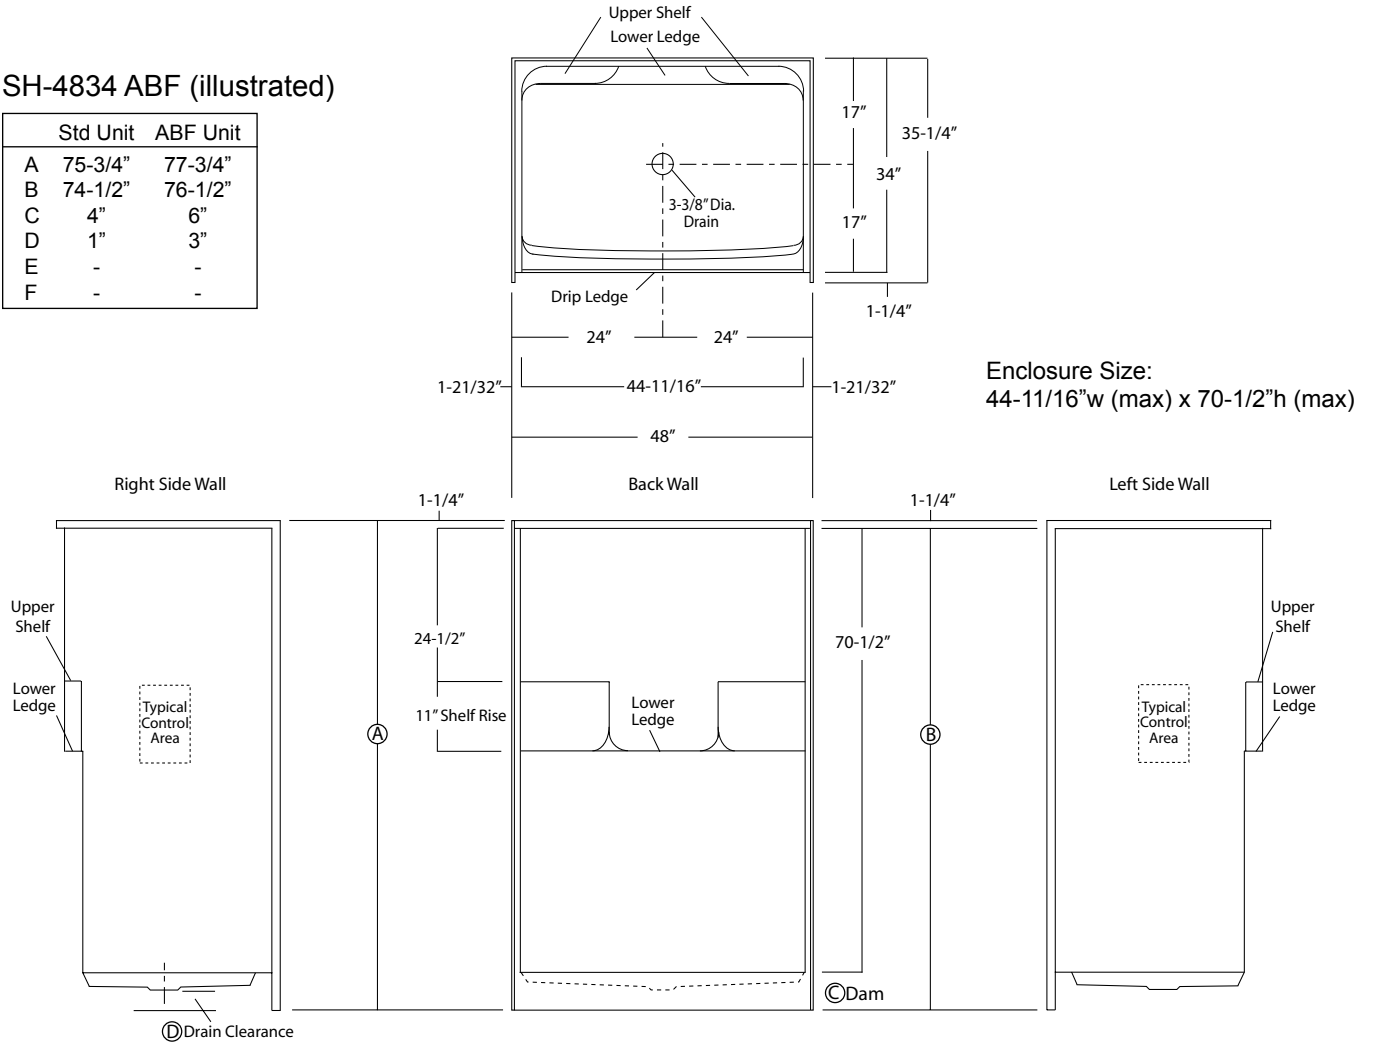

LEGACY SERIES
SHOWER STALL

Oasis

48 INCH MODEL

SH-4834

Rough-In Dimensions

48" wide x 35-1/4" deep x 75-3/4" high (w/ 4-inch dam)

Finished Dimensions

48" wide x 34" deep x 74-1/2" high (w/ 4-inch dam)

Unit Features

- One - Piece Fiberglass Composite Construction
- Sanitary Grade Polyester Gelcoat Surface
- 3-3/8" Dia. Center Drain (see reverse side for location)
- Elevated Back Wall Shelves
- Flat Wall Design To Accommodate Grab Bar & Seat Applications
- Low Profile Dam (standard)
- Textured Floor Pattern
- Balsa Wood Core Floor Structure

SH-4834 ABF (6" dam)

48" x 34", one-piece gelcoated fiberglass shower stall with a 4" low profile dam (1" drain clearance), dual upper shelves and lower accessory ledge, wall surround, and center drain.

SH-4834 ABF (illustrated)

	Std Unit	ABF Unit
A	75-3/4"	77-3/4"
B	74-1/2"	76-1/2"
C	4"	6"
D	1"	3"
E	-	-
F	-	-

Photographic images may include optional components and appear different than actual product. Dimensions shown are maximum. Due to the nature of the materials involved, actual unit dimensions can vary (tolerances: +/- 1/8 inch). Oasis reserves the right to modify or discontinue product and/or associated equipment without prior written or verbal notification or obligation.