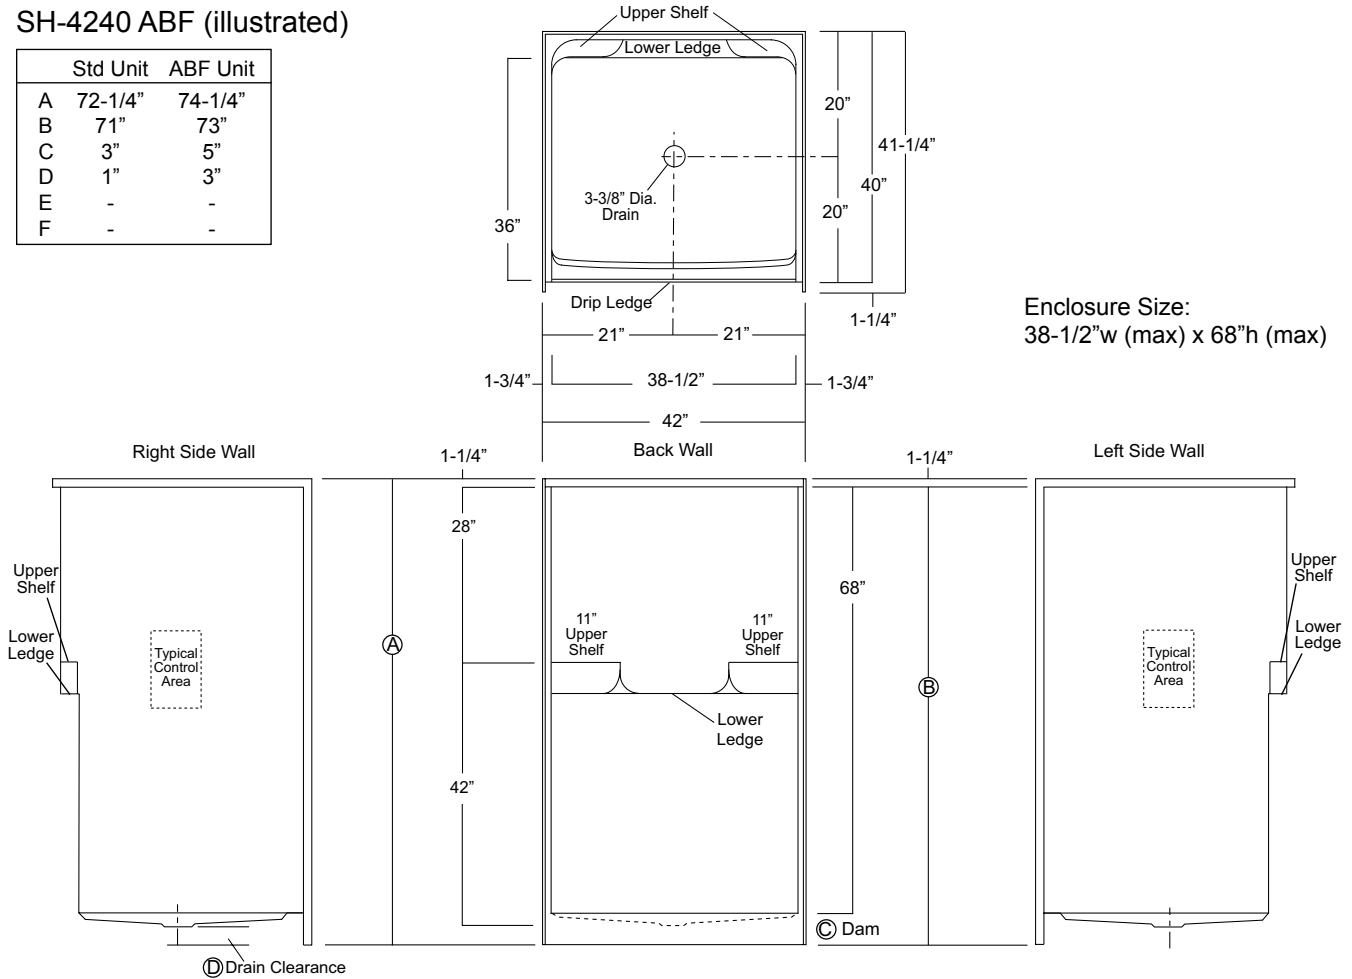

Unit Features

- One - Piece Fiberglass Composite Construction
- Sanitary Grade Polyester Gelcoat Surface
- 3-3/8" Dia. Center Drain (see reverse side for location)
- Elevated Back Wall Shelves
- Flat Wall Design To Accommodate Grab Bar & Seat Applications
- Low Profile Dam (standard)
- Textured Floor Pattern
- Balsa Wood Core Floor Structure

Special Notes

- Optional ABF Model (provides 3 Inches of drain clearance)
- Factory Applied Reinforcement Packages Available
- Factory Applied Bar Only and Bar & Seat Packages Available

Order No.: SH-4240 (4" dam)

SH-4240 ABF (6" dam)

42" x 40", one-piece gelcoated fiberglass shower stall with a 3" low profile dam (1" drain clearance), dual upper shelves and lower accessory ledge, wall surround, and center drain.

SH-4240 ABF (illustrated)

	Std Unit	ABF Unit
A	72-1/4"	74-1/4"
B	71"	73"
C	3"	5"
D	1"	3"
E	-	-
F	-	-

Enclosure Size:  
38-1/2"w (max) x 68"h (max)

Photographic images may include optional components and appear different than actual product.  
Dimensions shown are maximum. Due to the nature of the materials involved, actual unit dimensions can vary (tolerances: +/- 1/8 inch)  
Oasis reserves the right to modify or discontinue product and/or associated equipment without prior written or verbal notification or obligation.