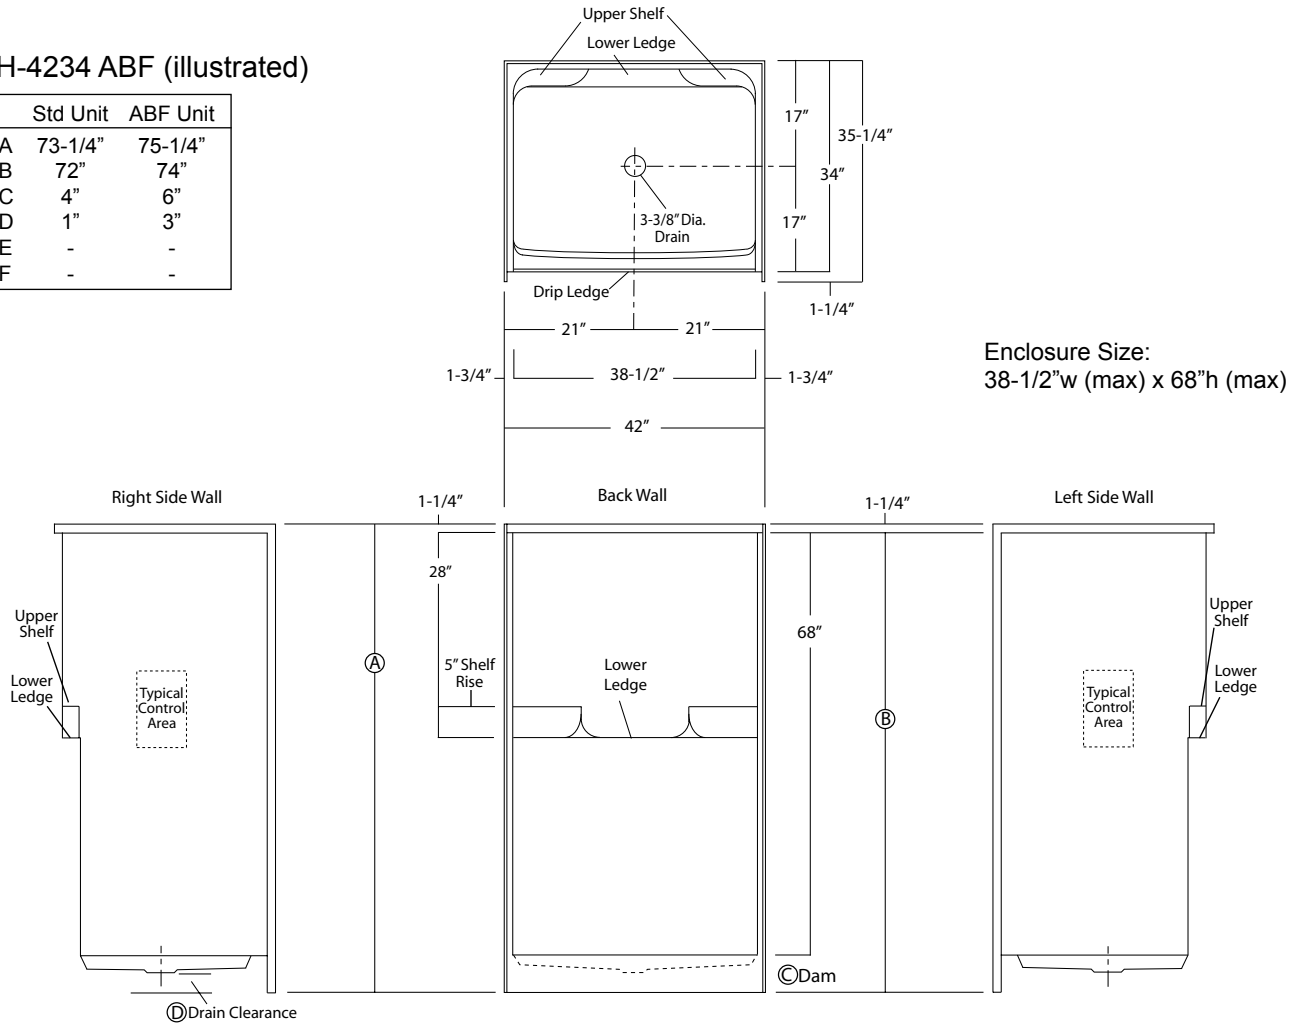

Order No.: SH-4234 (4" dam)

SH-4234 ABF (6" dam)

42" x 34", one-piece gelcoated fiberglass shower stall with a 4" low profile dam (1" drain clearance), dual upper shelves and lower accessory ledge, wall surround, and center drain.

SH-4234 ABF (illustrated)

	Std Unit	ABF Unit
A	73-1/4"	75-1/4"
B	72"	74"
C	4"	6"
D	1"	3"
E	-	-
F	-	-

Photographic images may include optional components and appear different than actual product.
Dimensions shown are maximum. Due to the nature of the materials involved, actual unit dimensions can vary (tolerances: +/-1/8 inch)
Oasis reserves the right to modify or discontinue product and/or associated equipment without prior written or verbal notification or obligation.