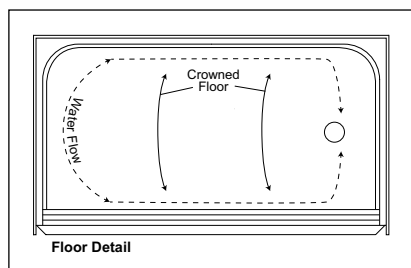

Oasis 3-Piece, 60 x 32, Ramped Threshold, Roll-In Shower Compartment With ActivLife 2-Bar (2-horizontal) Package

Specification – Oasis 3-piece FRP gelcoat shower compartment SH3P-MD-6032, having a low profile finished threshold with floor attachment flange on lower threshold. ActivLife package includes a single horizontal bar on the back wall and the control wall.

NOTE: This model DOES NOT meet the required interior dimensions for ADA Roll-In Shower compliance.

60-inch / Private Access / Bars Only

SH3P-MD-6032 R / BP1-60
(RH drain / 2-bar package)
Model & Package Illustrated

NOTE: Positioning of factory attached grab bars allow for the installation of a shower enclosure.

Home Innovation
LAB CERTIFIED™

Enclosure Size:
56-3/4"w (max) x 76-1/4"h (max)

NOTE: Due to narrow threshold size and ramped configuration, (see reverse side for details), care must be used in selecting an enclosure.

Dimensions shown are maximum. Due to the nature of the materials involved, actual unit dimensions can vary (tolerances: + / -1/8 inch). Oasis reserves the right to modify or discontinue product and/or associated equipment without prior written or verbal notification or obligation.