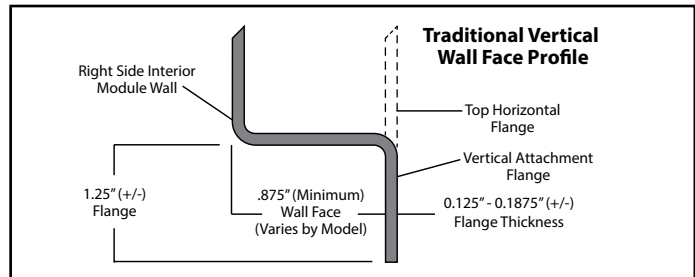

ADD / SHWR ROD-SH Factory installed 1" dia. stainless steel shower curtain rod.

Photo 1: Grab Bars: Factory-installed 1.50-inch diameter, concealed attachment, 18 gauge, #304 brushed stainless steel grab bars. Concealed attachment design provides tamper-resistance and minimizes debris collection areas at contact points, compared to common exposed flange bar designs, without compromising bar attachment integrity. (Reinforced areas include a structural core material encapsulated in FRP composite.)