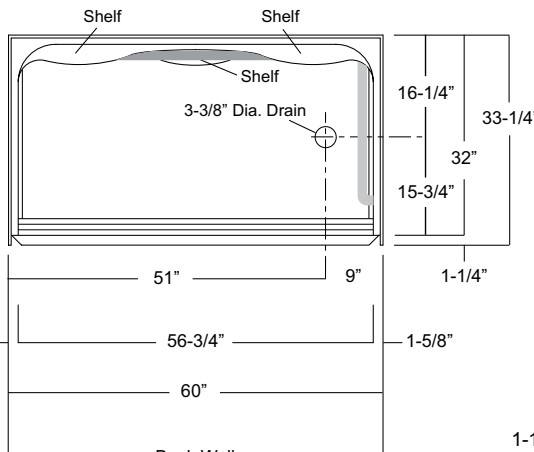

Oasis 3-Piece, 60 x 32, Ramped Threshold, Roll-In Shower Compartment With ActivLife 2-Bar (2-horizontal) Package

Specification – Oasis 3-piece FRP gelcoat shower compartment SH3P-MD-6032, having a low profile finished threshold with floor attachment flange on lower threshold. ActivLife package includes a single horizontal bar on the back wall and the control wall.

NOTE: This model DOES NOT meet the required interior dimensions for ADA Roll-In Shower compliance.

60-inch / Private Access / Bars Only

SH3P-MD-6032 R / BP1-60
(RH drain / 2-bar package)
Model & Package Illustrated

NOTE: Positioning of factory attached grab bars allow for the installation of a shower enclosure.

Home Innovation
LAB CERTIFIED™

Enclosure Size:
56-3/4"w (max) x 76-1/4"h (max)

NOTE: Due to narrow threshold size and ramped configuration, (see reverse side for details), care must be used in selecting an enclosure.

Dimensions shown are maximum. Due to the nature of the materials involved, actual unit dimensions can vary (tolerances: + / -1/8 inch). Oasis reserves the right to modify or discontinue product and/or associated equipment without prior written or verbal notification or obligation.