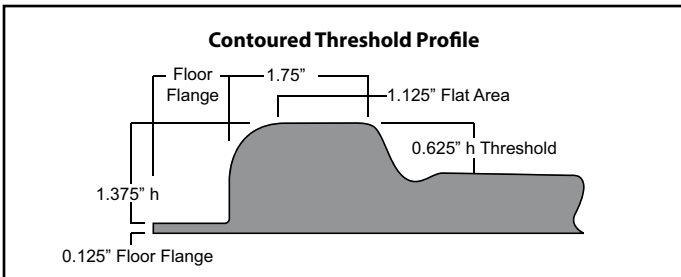

SH3P-MD-6032 L (left drain) / BP1-60 SNK SH3P-MD-6032 R (right drain) / BP1-60 SNK		60" x 32", 3-piece, end drain, low profile threshold shower with ActivLife 1.25" dia. nickel finish 2-bar package (single horizontal back wall bar, single horizontal bar on control wall).
---	--	---

ADD / SHWR ROD-SH Factory installed 1" dia. stainless steel shower curtain rod.

Photo 1: Grab Bars: Factory-installed 1.50-inch diameter, concealed attachment, 18 gauge, #304 brushed stainless steel grab bars. Concealed attachment design provides tamper-resistance and minimizes debris collection areas at contact points, compared to common exposed flange bar designs, without compromising bar attachment integrity. (Reinforced areas include a structural core material encapsulated in FRP composite.)