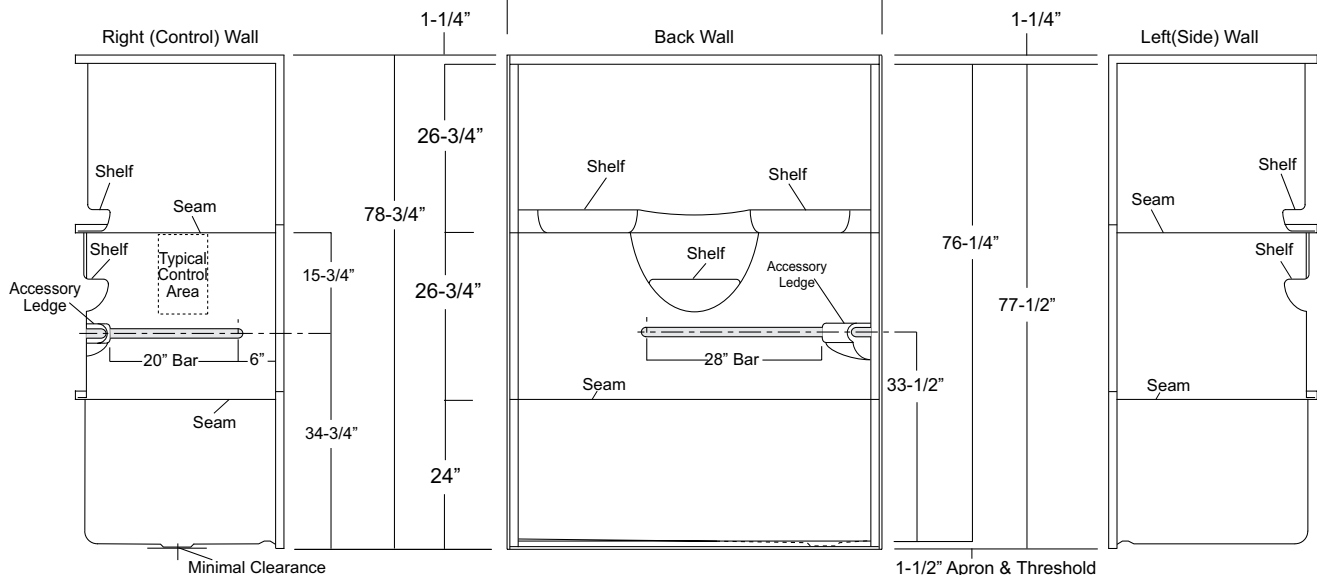

NOTE: This model DOES NOT meet the required interior dimensions for ADA Roll-In Shower compliance.

60-inch / Private Access / Bars Only

SH3P-MD-6032 R / BP1-60
(RH drain / 2-bar package)
Model & Package Illustrated

NOTE: Positioning of factory attached grab bars allow for the installation of a shower enclosure.

Home Innovation
LAB CERTIFIED™

Enclosure Size:
56-3/4"w (max) x 76-1/4"h (max)

NOTE: Due to narrow threshold size and ramped configuration, (see reverse side for details), care must be used in selecting an enclosure.

Dimensions shown are maximum. Due to the nature of the materials involved, actual unit dimensions can vary (tolerances: + / -1/8 inch). Oasis reserves the right to modify or discontinue product and/or associated equipment without prior written or verbal notification or obligation.

Model ID	Package Code	Description (define configuration referencing drain end)
----------	--------------	--

SH3P-MD-6032 L (left drain) / BP1-60 SH3P-MD-6032 R (right drain) / BP1-60		60" x 32", 3-piece, end drain, low profile threshold shower with ActivLife 1.50" dia. stainless steel 2-bar package (single horizontal back wall bar, single horizontal bar on control wall).
---	--	---