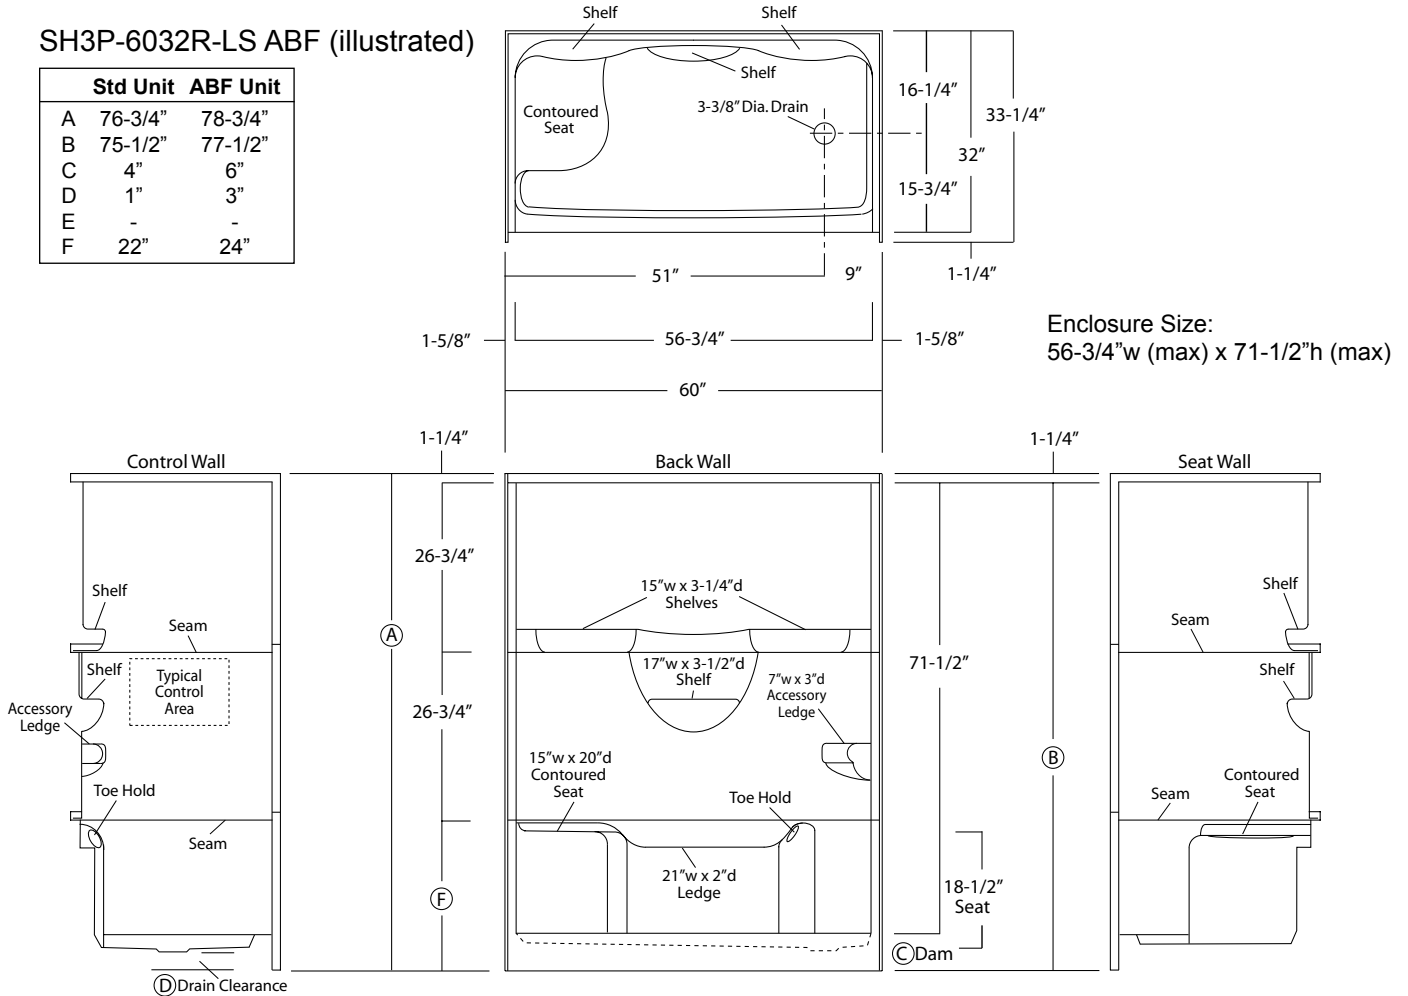

Order No.: SH3P-6032R-LS (RH drain-LH seat / 4" dam)
SH3P-6032L-RS (LH drain-RH seat / 4" dam)

Order No.: SH3P-6032R-LS ABF (RH drain-LH seat / 6" dam)
SH3P-6032L-RS ABF (LH drain-RH seat / 6" dam)

60" x 32", 3-piece gelcoated fiberglass shower with 'QuikClic', front side installation, 4" low profile dam (1" drain clearance) multi-level back wall shelves, corner accessory ledge, integrated toe hold/shaving rest, molded end seat, and drain on end indicated.

SH3P-6032R-LS ABF (illustrated)

	Std Unit	ABF Unit
A	76-3/4"	78-3/4"
B	75-1/2"	77-1/2"
C	4"	6"
D	1"	3"
E	-	-
F	22"	24"

Photographic images may include optional components and appear different than actual product.
Dimensions shown are maximum. Due to the nature of the materials involved, actual unit dimensions can vary (tolerances: +/- 1/8 inch)
Oasis reserves the right to modify or discontinue product and/or associated equipment without prior written or verbal notification or obligation.