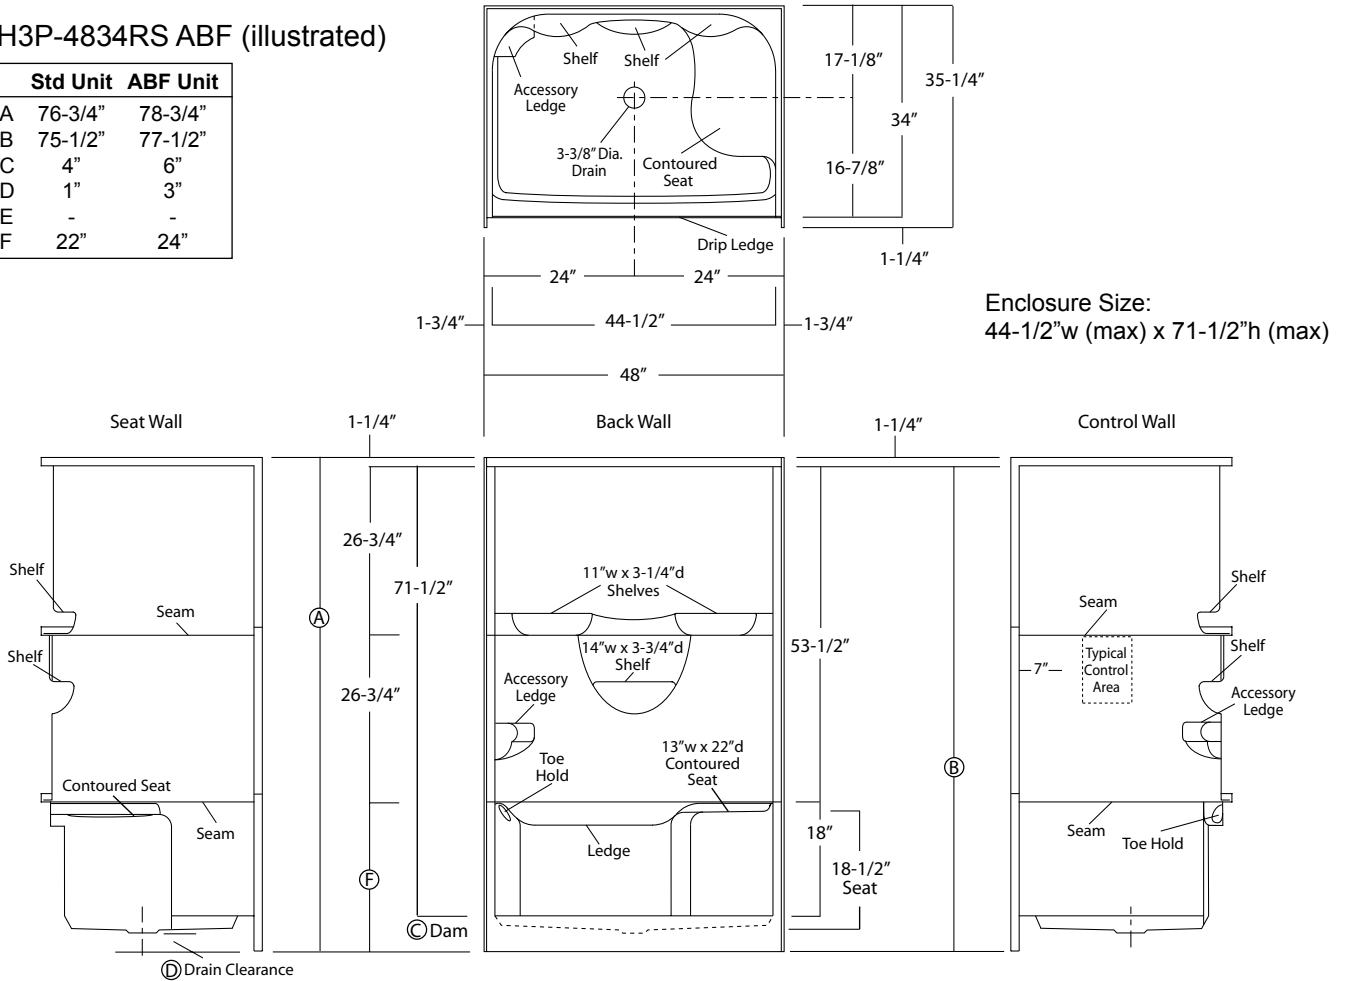

Order No.: SH3P-4834RS (RH seat / 4" dam)
SH3P-4834LS (LH seat / 4" dam)

Order No.: SH3P-4834RS ABF (RH seat / 6" dam)
SH3P-4834LS ABF (LH seat / 6" dam)

48" x 34", 3-piece gelcoated fiberglass shower with 'QuikClic', front side installation, 4" low profile dam (1" drain clearance) multi-level back wall shelves, corner accessory ledge, integrated toe hold/shaving rest, molded end seat, and center drain.

SH3P-4834RS ABF (illustrated)

	Std Unit	ABF Unit
A	76-3/4"	78-3/4"
B	75-1/2"	77-1/2"
C	4"	6"
D	1"	3"
E	-	-
F	22"	24"

Photographic images may include optional components and appear different than actual product.
Dimensions shown are maximum. Due to the nature of the materials involved, actual unit dimensions can vary (tolerances: +/- 1/8 inch)
Oasis reserves the right to modify or discontinue product and/or associated equipment without prior written or verbal notification or obligation.