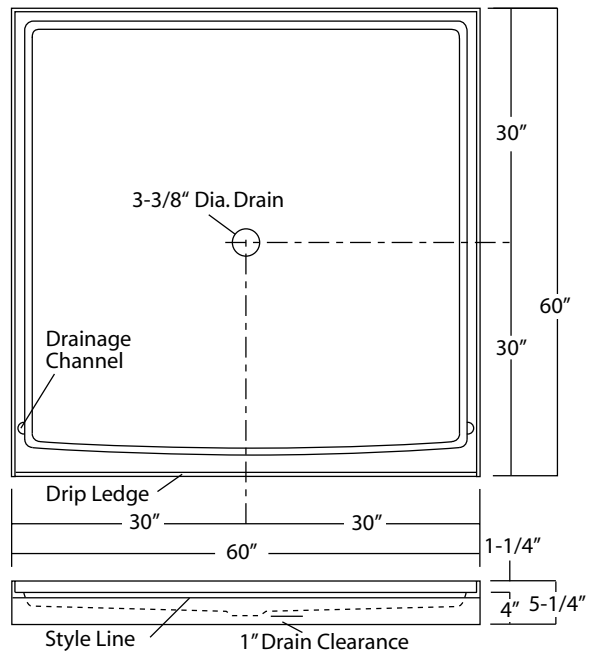

60-INCH CENTER DRAIN SHOWER BASE

Oasis

SB-6060

Home Innovation
LAB CERTIFIED™

Rough-In Dim.: 60" wide x 60" deep x 5-1/4" high

Finished Dim.: 60" wide x 60" deep x 4" high

Unit Features

- Sanitary Grade Polyester Gelcoat Surface
- 3-3/8" Center Drain
- Integral Tile Flange
- Balsa Wood Core Floor Structure
- Textured Floor Pattern

Special Notes

- Individually Packaged In Cartons

Unit Order Numbers

Gelcoat: SB-6060

NOTE: Critical enclosure dimensions should be taken directly from the installed shower base with finished wall surround.

Photographic images may include optional components and appear different than actual product.
Dimensions shown are maximum. Due to the nature of the materials involved, actual unit dimensions can vary (tolerances: +/-1/8 inch)
Oasis reserves the right to modify or discontinue product and/or associated equipment without prior written or verbal notification or obligation.