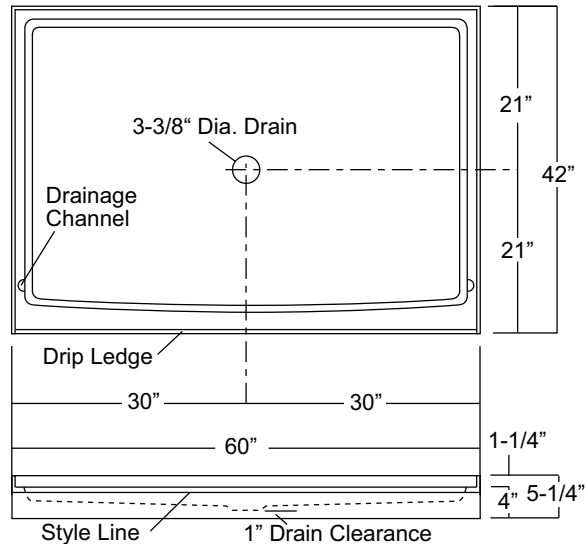

60-INCH CENTER DRAIN SHOWER BASE

Oasis

SB-6042

Home Innovation
LAB CERTIFIED™

Rough-In Dim.: 60" wide x 42" deep x 5-1/4" high

Finished Dim.: 60" wide x 42" deep x 4" high

Unit Features

- Sanitary Grade Polyester Gelcoat Surface
- 3-3/8" Center Drain
- Integral Tile Flange
- Balsa Wood Core Floor Structure
- Textured Floor Pattern

Special Notes

- Individually Packaged In Cartons

Unit Order Numbers

Gelcoat: SB-6042

NOTE: Critical enclosure dimensions should be taken directly from the installed shower base with finished wall surround.

Photographic images may include optional components and appear different than actual product.
Dimensions shown are maximum. Due to the nature of the materials involved, actual unit dimensions can vary (tolerances: +/-1/8 inch)
Oasis reserves the right to modify or discontinue product and/or associated equipment without prior written or verbal notification or obligation.