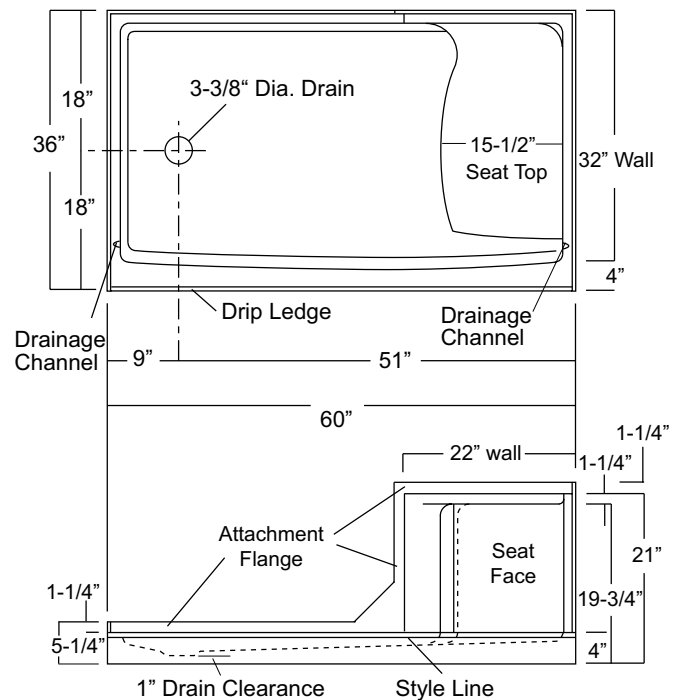

SEATED SHOWER BASE

Oasis

SB-6036L-RS/R-LS

(End Drain, R or L Seat)

Home Innovation
LAB CERTIFIED™

(R-LS shown)

Rough-In Dim.: 60" wide x 36" deep x 22-1/4" high

Finished Dim.: 60" wide x 36" deep x 21" high

Unit Features

- One-Piece Gelcoat Surface
- 3-3/8" End Drain
- R or L Molded Seat
- Integral Tile Flange
- Balsa Wood Core Floor Structure
- Textured Floor Pattern

Special Notes

- Individually Packaged In Cartons

Unit Order Numbers

Gelcoat: SB-6036L-RS
SB-6036R-LS

L-RS (illustrated)

NOTE: Critical enclosure dimensions should be taken directly from the installed shower base with finished wall surround.

Photographic images may include optional components and appear different than actual product.
Dimensions shown are maximum. Due to the nature of the materials involved, actual unit dimensions can vary (tolerances: +/-1/8 inch)
Oasis reserves the right to modify or discontinue product and/or associated equipment without prior written or verbal notification or obligation.