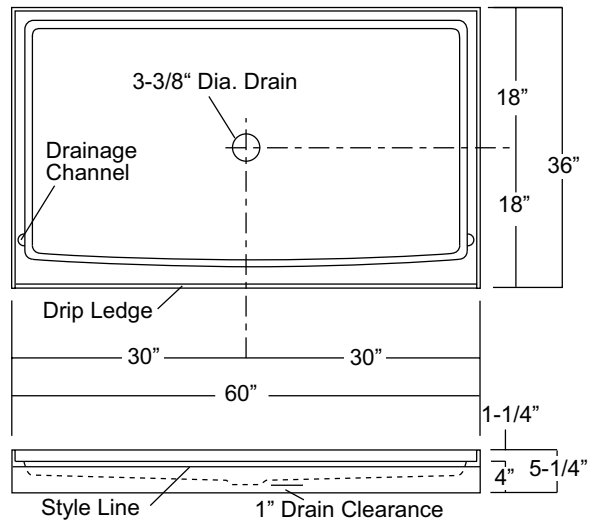

60-INCH CENTER DRAIN SHOWER BASE

Oasis

SB-6036

Home Innovation
LAB CERTIFIED™

Rough-In Dim.: 60" wide x 36" deep x 5-1/4" high

Finished Dim.: 60" wide x 36" deep x 4" high

Unit Features

- Sanitary Grade Polyester Gelcoat Surface
- 3-3/8" Center Drain
- Integral Tile Flange
- Balsa Wood Core Floor Structure
- Textured Floor Pattern

Special Notes

- Individually Packaged In Cartons

Unit Order Numbers

Gelcoat: SB-6036

NOTE: Critical enclosure dimensions should be taken directly from the installed shower base with finished wall surround.

Photographic images may include optional components and appear different than actual product.
Dimensions shown are maximum. Due to the nature of the materials involved, actual unit dimensions can vary (tolerances: +/-1/8 inch)
Oasis reserves the right to modify or discontinue product and/or associated equipment without prior written or verbal notification or obligation.